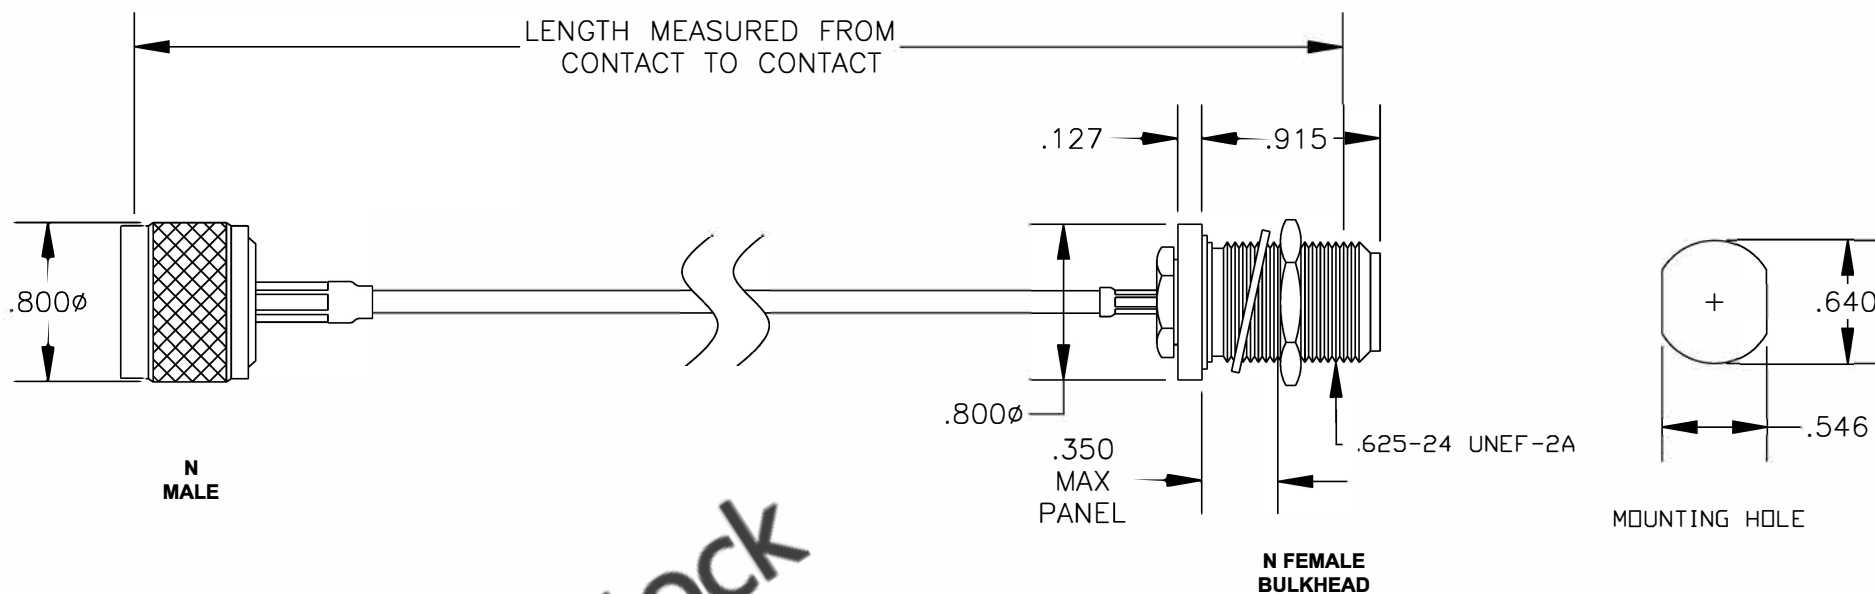

COMPONENTS	IMPEDANCE
N MALE	50 OHM
N FEMALE BULKHEAD	50 OHM
RG316/U	50 OHM

Standard Lengths	
-12	12"
-24	24"
-36	36"
-48	48"
-60	60"
-XXX	Custom Length in inches

8TH FLOOR, BUILDING 1, YONGFU SCIENCE AND TECHNOLOGY CENTER INDUSTRIAL PARK, NANZHA DISTRICT 5, HUMEN, 523900, DONGGUAN, GUANGDONG, CHINA
 WEBSITE: www.ebee stock.com
 EMAIL: sales@ebee stock.com
COAXIAL & FIBER OPTICS

ET26755		DES. CABLE ASSEMBLY, RG316/U, N MALE TO N FEMALE BULKHEAD	
----------------	--	---	--

REV. A	FSCM NO. 53919	CAD FILE 012408	SCALE N/A	SIZE A	147
--------	----------------	-----------------	-----------	--------	-----

- NOTES:**
- UNLESS OTHERWISE SPECIFIED ALL DIMENSIONS ARE NOMINAL.
 - ALL SPECIFICATIONS ARE SUBJECT TO CHANGE WITHOUT NOTICE AT ANY TIME.
 - DIMENSIONS ARE IN INCHES.
 - LENGTH TOLERANCE IS $\pm 1.5\%$ OR $\pm 3/8"$, WHICHEVER IS GREATER.