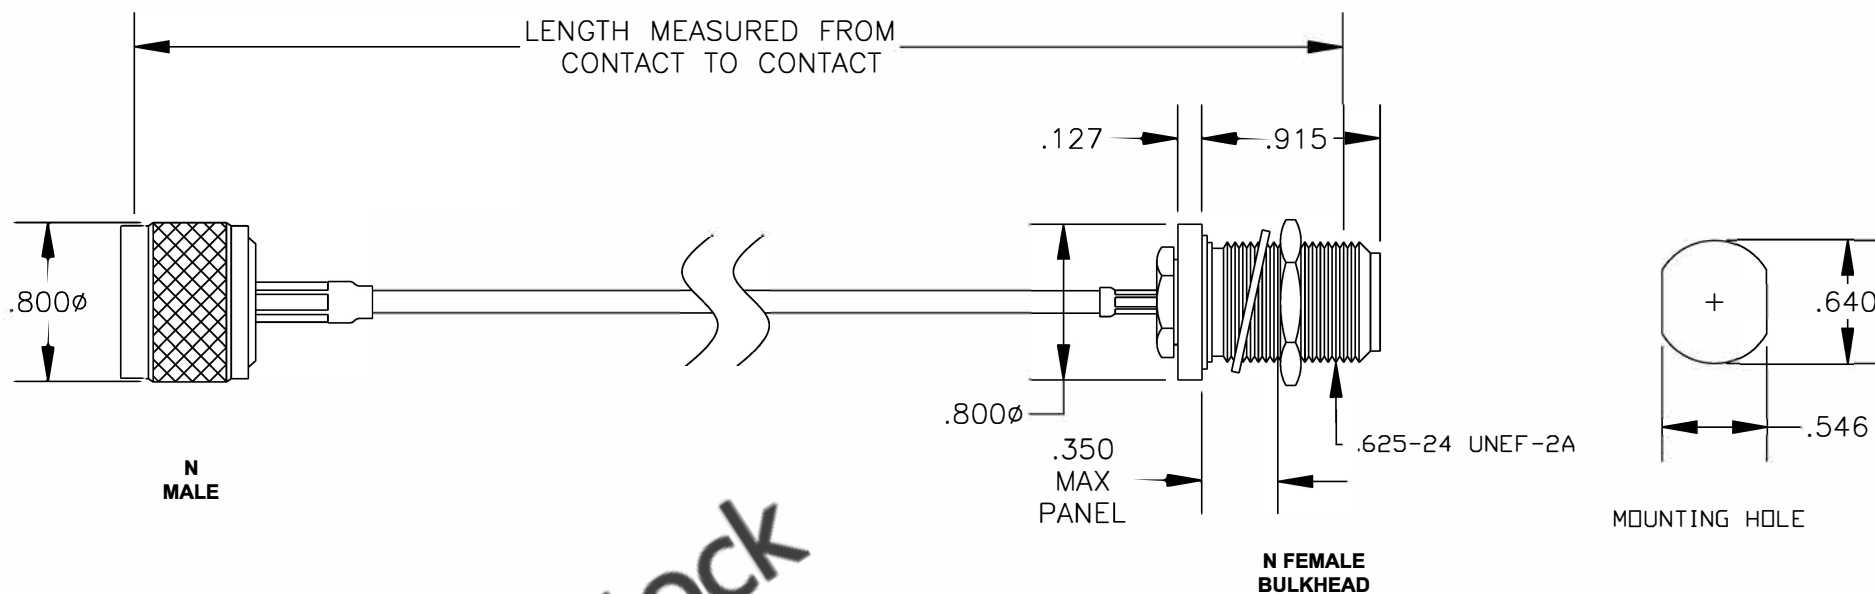

COMPONENTS	IMPEDANCE
N MALE	50 OHM
N FEMALE BULKHEAD	50 OHM
RG316/U	50 OHM

Standard Lengths	
-12	12"
-24	24"
-36	36"
-48	48"
-60	60"
-XXX	Custom Length in inches

8TH FLOOR, BUILDING 1, YONGFU SCIENCE AND TECHNOLOGY CENTER INDUSTRIAL PARK, NANZHA DISTRICT 5, HUMEN, 523900, DONGGUAN, GUANGDONG, CHINA
 WEBSITE: www.ebeeStock.com
 EMAIL: sales@ebeeStock.com
COAXIAL & FIBER OPTICS

ET26756		DES. CABLE ASSEMBLY, RG316/U, N MALE TO N FEMALE BULKHEAD	
----------------	--	---	--

REV. A	FSCM NO. 53919	CAD FILE 012408	SCALE N/A	SIZE A 147
--------	----------------	-----------------	-----------	------------

- NOTES:**
1. UNLESS OTHERWISE SPECIFIED ALL DIMENSIONS ARE NOMINAL.
 2. ALL SPECIFICATIONS ARE SUBJECT TO CHANGE WITHOUT NOTICE AT ANY TIME.
 3. DIMENSIONS ARE IN INCHES.
 4. LENGTH TOLERANCE IS $\pm 1.5\%$ OR $\pm 3/8"$, WHICHEVER IS GREATER.