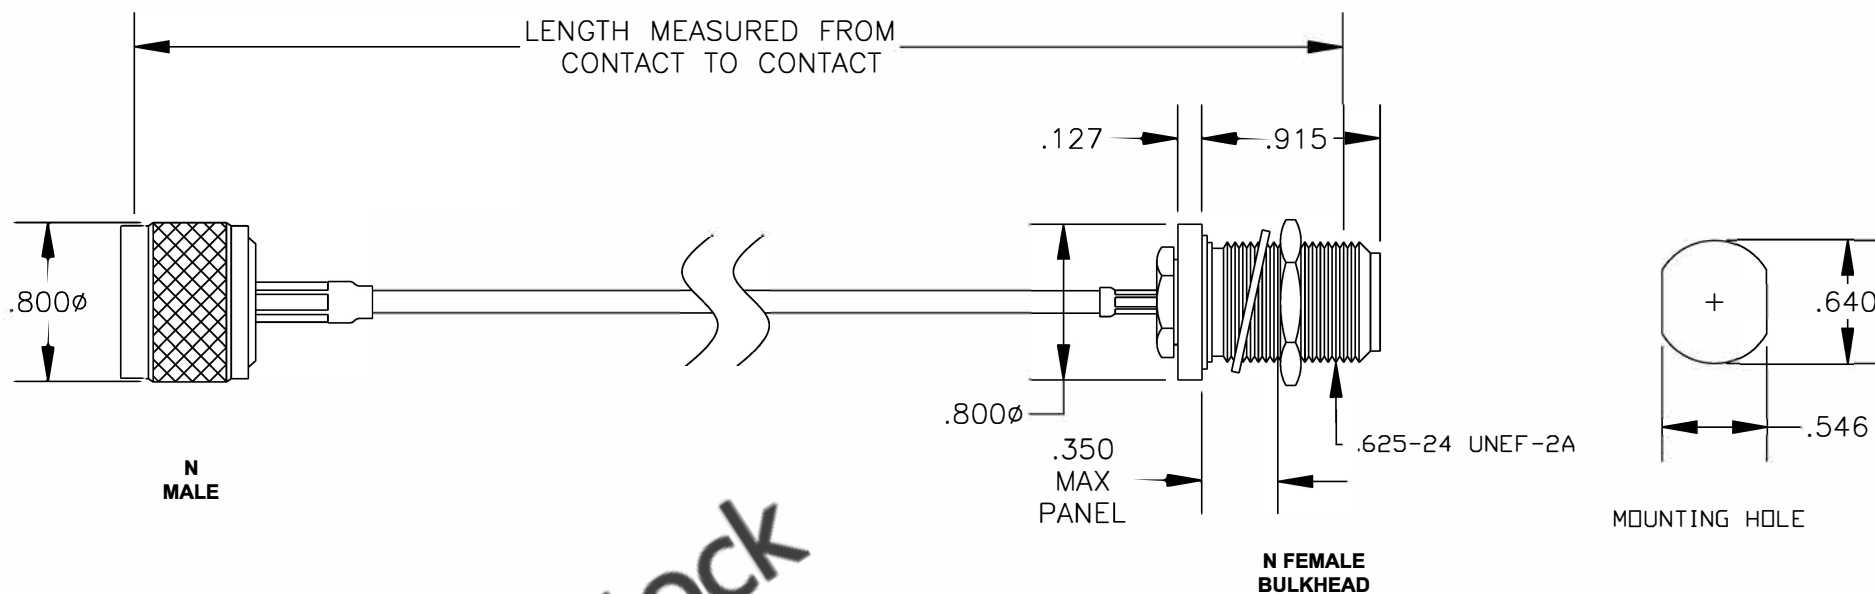

COMPONENTS	IMPEDANCE
N MALE	50 OHM
N FEMALE BULKHEAD	50 OHM
RG316/U	50 OHM

Standard Lengths	
-12	12"
-24	24"
-36	36"
-48	48"
-60	60"
-XXX	Custom Length in inches

8TH FLOOR, BUILDING 1, YONGFU SCIENCE AND TECHNOLOGY CENTER INDUSTRIAL PARK, NANZHA DISTRICT 5, HUMEN, 523900, DONGGUAN, GUANGDONG, CHINA
 WEBSITE: www.ebeestock.com
 EMAIL: sales@ebeestock.com
COAXIAL & FIBER OPTICS

ET26757		DES. CABLE ASSEMBLY, RG316/U, N MALE TO N FEMALE BULKHEAD	
----------------	--	---	--

REV. A	FSCM NO. 53919	CAD FILE 012408	SCALE N/A	SIZE A	147
--------	----------------	-----------------	-----------	--------	-----

- NOTES:**
1. UNLESS OTHERWISE SPECIFIED ALL DIMENSIONS ARE NOMINAL.
 2. ALL SPECIFICATIONS ARE SUBJECT TO CHANGE WITHOUT NOTICE AT ANY TIME.
 3. DIMENSIONS ARE IN INCHES.
 4. LENGTH TOLERANCE IS $\pm 1.5\%$ OR $\pm 3/8"$, WHICHEVER IS GREATER.