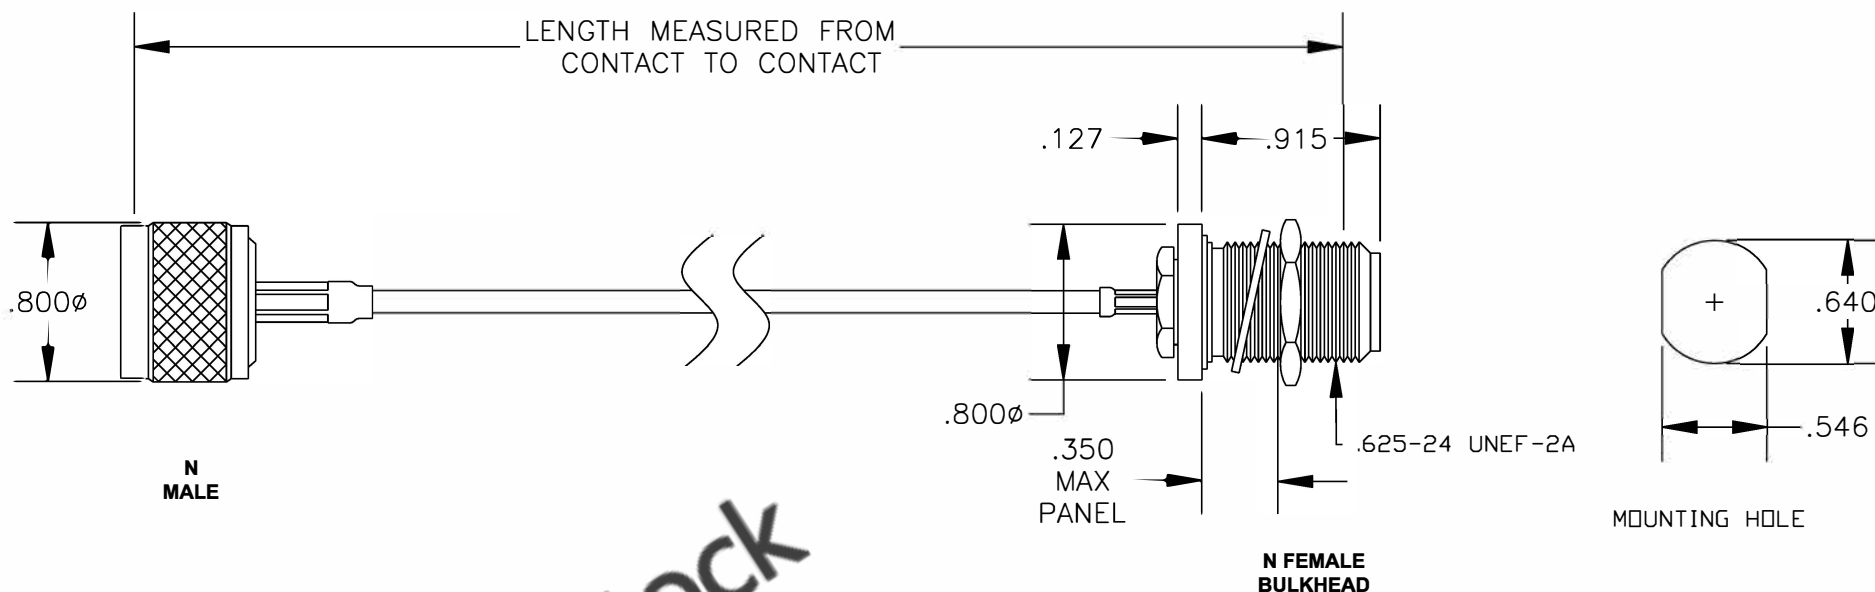

COMPONENTS	IMPEDANCE
N MALE	50 OHM
N FEMALE BULKHEAD	50 OHM
RG316/U	50 OHM

Standard Lengths	
-12	12"
-24	24"
-36	36"
-48	48"
-60	60"
-XXX	Custom Length in inches

8TH FLOOR, BUILDING 1, YONGFU SCIENCE AND TECHNOLOGY CENTER INDUSTRIAL PARK, NANZHA DISTRICT 5, HUMEN, 523900, DONGGUAN, GUANGDONG, CHINA
 WEBSITE: www.ebee stock.com
 EMAIL: sales@ebee stock.com
COAXIAL & FIBER OPTICS

ET26758		DES. CABLE ASSEMBLY, RG316/U, N MALE TO N FEMALE BULKHEAD	
----------------	--	---	--

REV. A	FSCM NO. 53919	CAD FILE 012408	SCALE N/A	SIZE A	147
--------	----------------	-----------------	-----------	--------	-----

- NOTES:**
- UNLESS OTHERWISE SPECIFIED ALL DIMENSIONS ARE NOMINAL.
 - ALL SPECIFICATIONS ARE SUBJECT TO CHANGE WITHOUT NOTICE AT ANY TIME.
 - DIMENSIONS ARE IN INCHES.
 - LENGTH TOLERANCE IS $\pm 1.5\%$ OR $\pm 3/8"$, WHICHEVER IS GREATER.