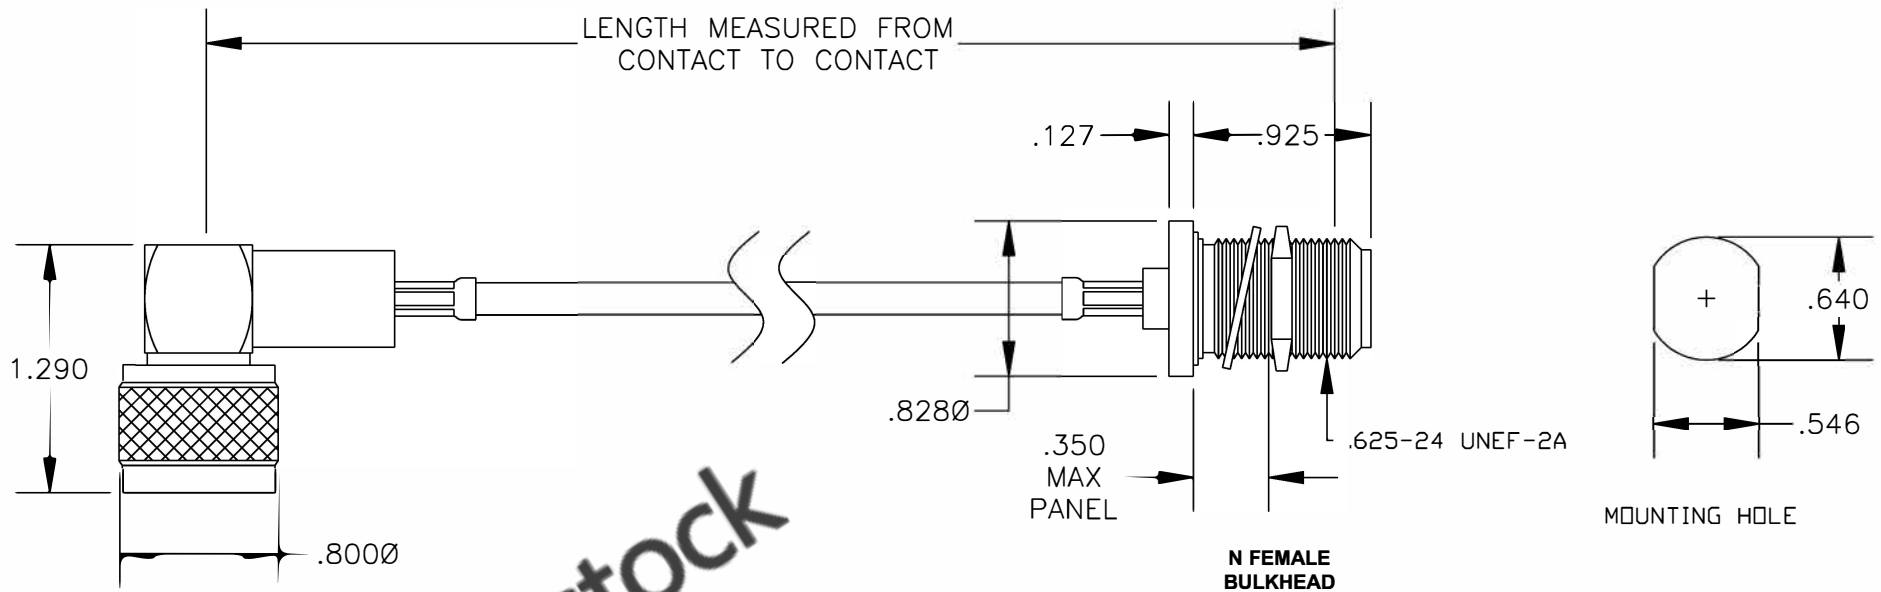

COMPONENTS	IMPEDANCE
N MALE RIGHT ANGLE	50 OHM
N FEMALE BULKHEAD	50 OHM
RG223/U	50 OHM

Standard Lengths	
-12	12"
-24	24"
-36	36"
-48	48"
-60	60"
-XXX	Custom Length in inches

N MALE
RIGHT ANGLE

ebeestock

8TH FLOOR, BUILDING 1, YONGFU SCIENCE AND TECHNOLOGY
CENTER INDUSTRIAL PARK, NANZHA DISTRICT 5,
HUMEN, 523900, DONGGUAN, GUANGDONG, CHINA

ebeestock

WEBSITE: www.ebeestock.com

EMAIL: sales@ebeestock.com

COAXIAL & FIBER OPTICS

ET26766

DES. CABLE ASSEMBLY, RG223/U, N MALE RIGHT
ANGLE TO N FEMALE BULKHEAD

REV. -	FSCM NO. 53919	CAD FILE 012508	SCALE N/A	SIZE A 127
--------	----------------	-----------------	-----------	------------

NOTES:

1. UNLESS OTHERWISE SPECIFIED ALL DIMENSIONS ARE NOMINAL.
2. ALL SPECIFICATIONS ARE SUBJECT TO CHANGE WITHOUT NOTICE AT ANY TIME.
3. DIMENSIONS ARE IN INCHES.
4. LENGTH TOLERANCE IS $\pm 1.5\%$ OR $\pm 3/8"$, WHICHEVER IS GREATER.