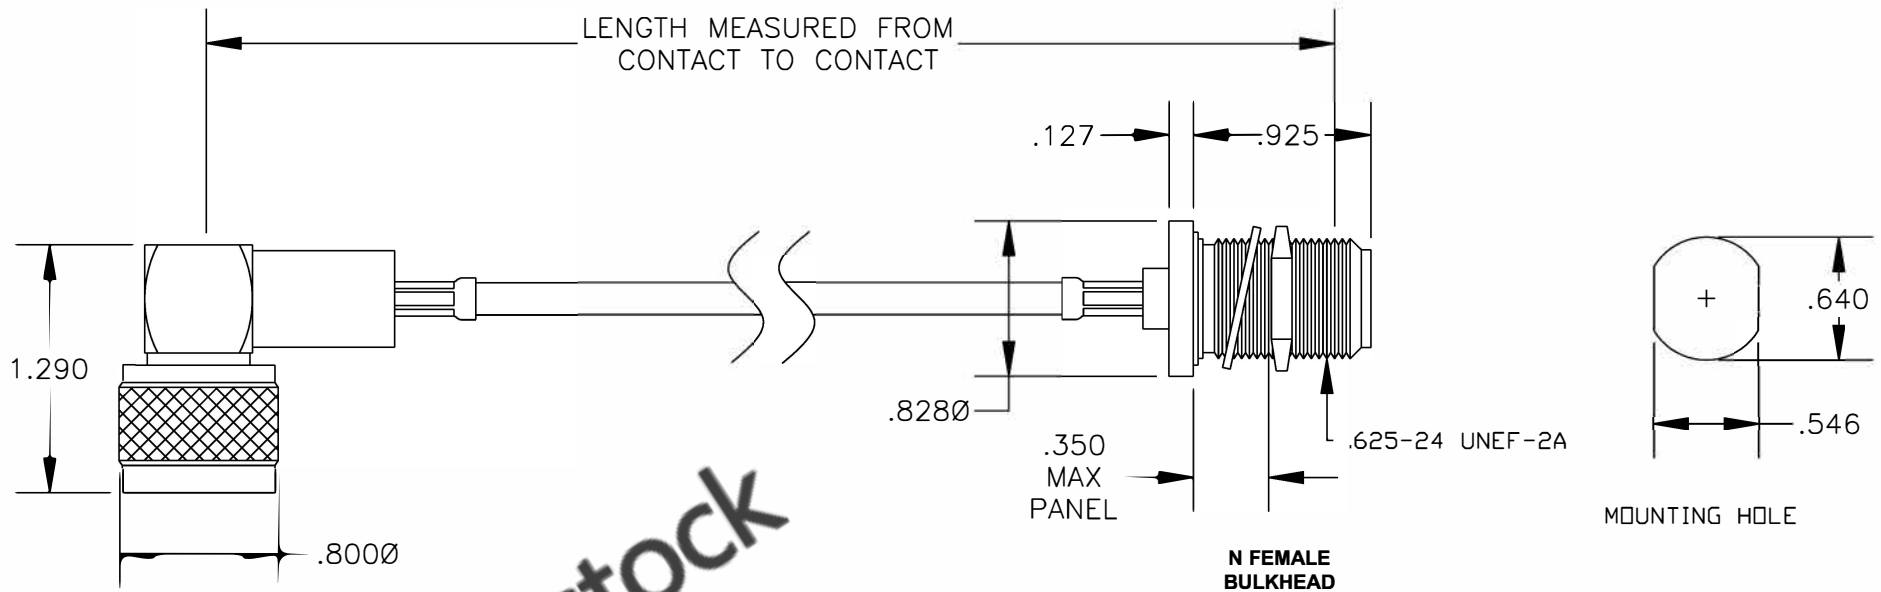

COMPONENTS	IMPEDANCE
N MALE RIGHT ANGLE	50 OHM
N FEMALE BULKHEAD	50 OHM
RG223/U	50 OHM

Standard Lengths	
-12	12"
-24	24"
-36	36"
-48	48"
-60	60"
-XXX	Custom Length in inches

**8TH FLOOR, BUILDING 1, YONGFU SCIENCE AND TECHNOLOGY CENTER INDUSTRIAL PARK, NANZHA DISTRICT 5, HUMEN, 523900, DONGGUAN, GUANGDONG, CHINA**  
 WEBSITE: [www.ebeestock.com](http://www.ebeestock.com)  
 EMAIL: [sales@ebeestock.com](mailto:sales@ebeestock.com)  
**COAXIAL & FIBER OPTICS**

<b>ET26767</b>		DES. CABLE ASSEMBLY, RG223/U, N MALE RIGHT ANGLE TO N FEMALE BULKHEAD	
----------------	--	---	--

REV. -	<b>FSCM NO. 53919</b>	CAD FILE 012508	SCALE N/A	SIZE A 127
--------	-----------------------	-----------------	-----------	------------

- NOTES:**
1. UNLESS OTHERWISE SPECIFIED ALL DIMENSIONS ARE NOMINAL.
  2. ALL SPECIFICATIONS ARE SUBJECT TO CHANGE WITHOUT NOTICE AT ANY TIME.
  3. DIMENSIONS ARE IN INCHES.
  4. LENGTH TOLERANCE IS  $\pm 1.5\%$  OR  $\pm 3/8"$ , WHICHEVER IS GREATER.