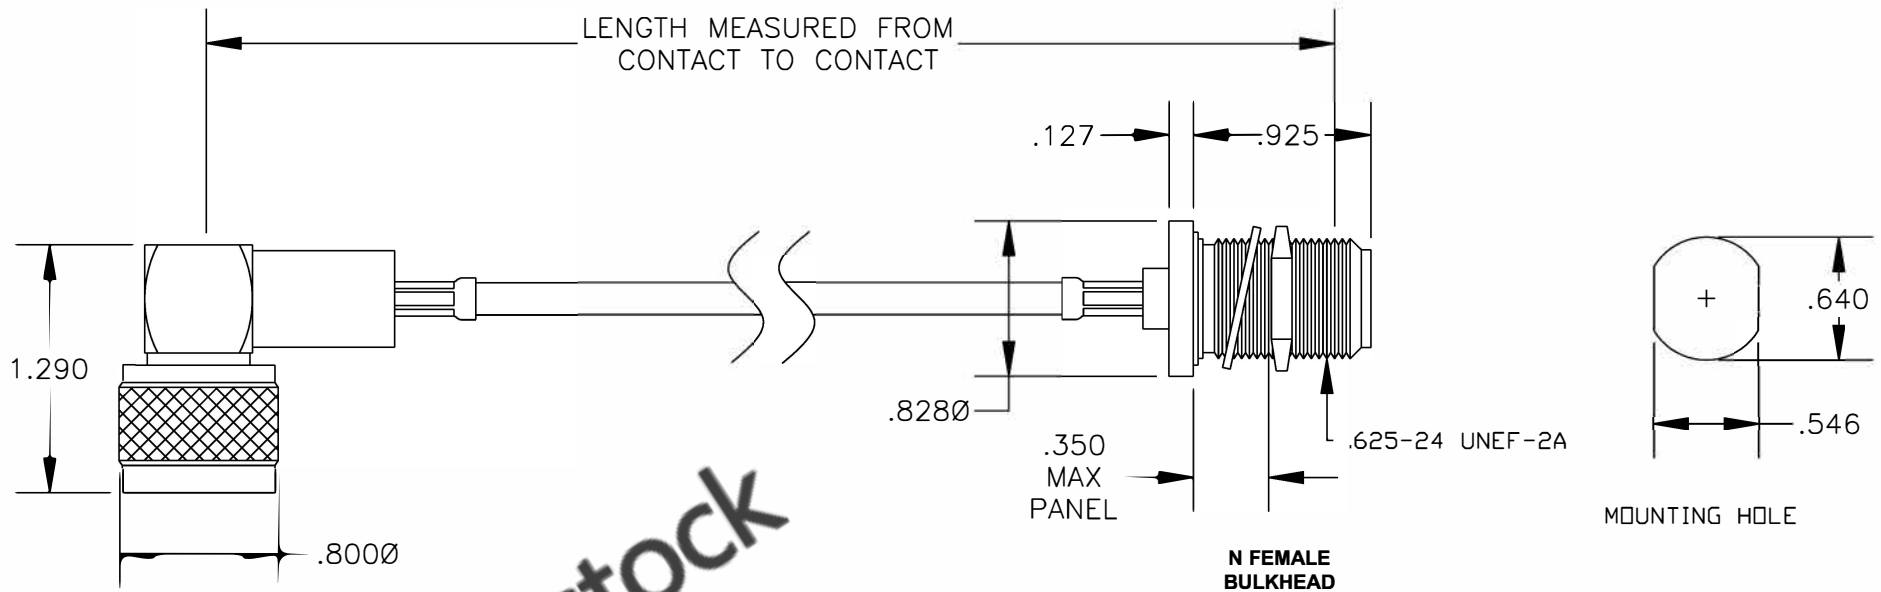

COMPONENTS	IMPEDANCE
N MALE RIGHT ANGLE	50 OHM
N FEMALE BULKHEAD	50 OHM
RG223/U	50 OHM

Standard Lengths	
-12	12"
-24	24"
-36	36"
-48	48"
-60	60"
-XXX	Custom Length in inches

N MALE
RIGHT ANGLE

ebeestock

8TH FLOOR, BUILDING 1, YONGFU SCIENCE AND TECHNOLOGY
CENTER INDUSTRIAL PARK, NANZHA DISTRICT 5,
HUMEN, 523900, DONGGUAN, GUANGDONG, CHINA

ebeestock

WEBSITE: www.ebeestock.com

EMAIL: sales@ebeestock.com

COAXIAL & FIBER OPTICS

ET26768

DES. CABLE ASSEMBLY, RG223/U, N MALE RIGHT
ANGLE TO N FEMALE BULKHEAD

REV. -	FSCM NO. 53919	CAD FILE 012508	SCALE N/A	SIZE A 127
--------	----------------	-----------------	-----------	------------

NOTES:

1. UNLESS OTHERWISE SPECIFIED ALL DIMENSIONS ARE NOMINAL.
2. ALL SPECIFICATIONS ARE SUBJECT TO CHANGE WITHOUT NOTICE AT ANY TIME.
3. DIMENSIONS ARE IN INCHES.
4. LENGTH TOLERANCE IS $\pm 1.5\%$ OR $\pm 3/8"$, WHICHEVER IS GREATER.