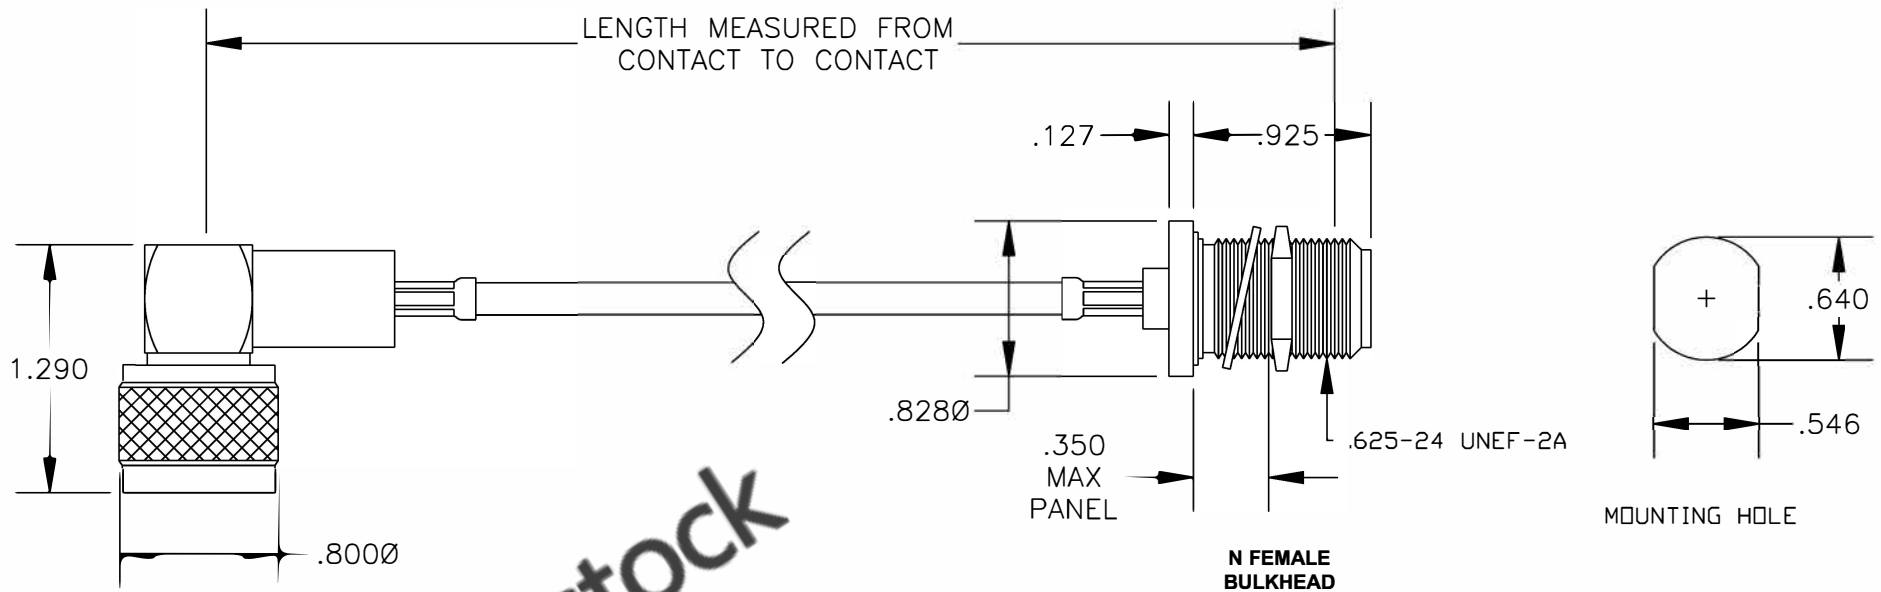

COMPONENTS	IMPEDANCE
N MALE RIGHT ANGLE	50 OHM
N FEMALE BULKHEAD	50 OHM
RG223/U	50 OHM

Standard Lengths	
-12	12"
-24	24"
-36	36"
-48	48"
-60	60"
-XXX	Custom Length in inches

**8TH FLOOR, BUILDING 1, YONGFU SCIENCE AND TECHNOLOGY CENTER INDUSTRIAL PARK, NANZHA DISTRICT 5, HUMEN, 523900, DONGGUAN, GUANGDONG, CHINA**  
 WEBSITE: [www.ebeestock.com](http://www.ebeestock.com)  
 EMAIL: [sales@ebeestock.com](mailto:sales@ebeestock.com)  
**COAXIAL & FIBER OPTICS**

<b>ET26769</b>		DES. CABLE ASSEMBLY, RG223/U, N MALE RIGHT ANGLE TO N FEMALE BULKHEAD	
REV. -	<b>FSCM NO. 53919</b>	CAD FILE 012508	SCALE N/A SIZE A 127

- NOTES:**
- UNLESS OTHERWISE SPECIFIED ALL DIMENSIONS ARE NOMINAL.
  - ALL SPECIFICATIONS ARE SUBJECT TO CHANGE WITHOUT NOTICE AT ANY TIME.
  - DIMENSIONS ARE IN INCHES.
  - LENGTH TOLERANCE IS  $\pm 1.5\%$  OR  $\pm 3/8"$ , WHICHEVER IS GREATER.