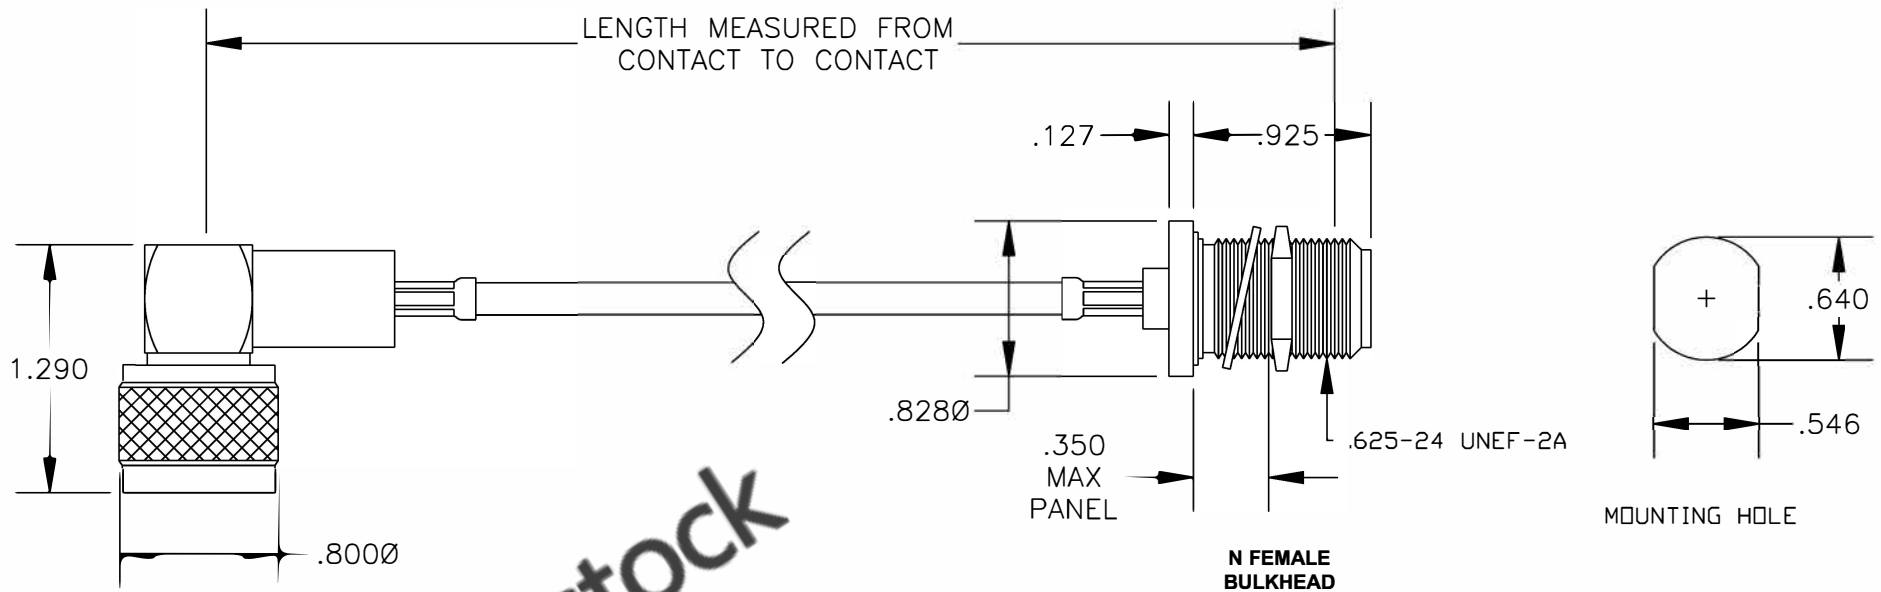

COMPONENTS	IMPEDANCE
N MALE RIGHT ANGLE	50 OHM
N FEMALE BULKHEAD	50 OHM
RG223/U	50 OHM

Standard Lengths	
-12	12"
-24	24"
-36	36"
-48	48"
-60	60"
-XXX	Custom Length in inches

**ebee stock**

8TH FLOOR, BUILDING 1, YONGFU SCIENCE AND TECHNOLOGY CENTER INDUSTRIAL PARK, NANZHA DISTRICT 5, HUMEN, 523900, DONGGUAN, GUANGDONG, CHINA

WEBSITE: [www.ebeestock.com](http://www.ebeestock.com)  
 EMAIL: [sales@ebeestock.com](mailto:sales@ebeestock.com)  
 COAXIAL & FIBER OPTICS

<b>ET26770</b>		DES. CABLE ASSEMBLY, RG223/U, N MALE RIGHT ANGLE TO N FEMALE BULKHEAD	
----------------	--	---	--

REV. -	FSCM NO. 53919	CAD FILE 012508	SCALE N/A	SIZE A 127
--------	----------------	-----------------	-----------	------------

- NOTES:
1. UNLESS OTHERWISE SPECIFIED ALL DIMENSIONS ARE NOMINAL.
  2. ALL SPECIFICATIONS ARE SUBJECT TO CHANGE WITHOUT NOTICE AT ANY TIME.
  3. DIMENSIONS ARE IN INCHES.
  4. LENGTH TOLERANCE IS  $\pm 1.5\%$  OR  $\pm 3/8"$ , WHICHEVER IS GREATER.