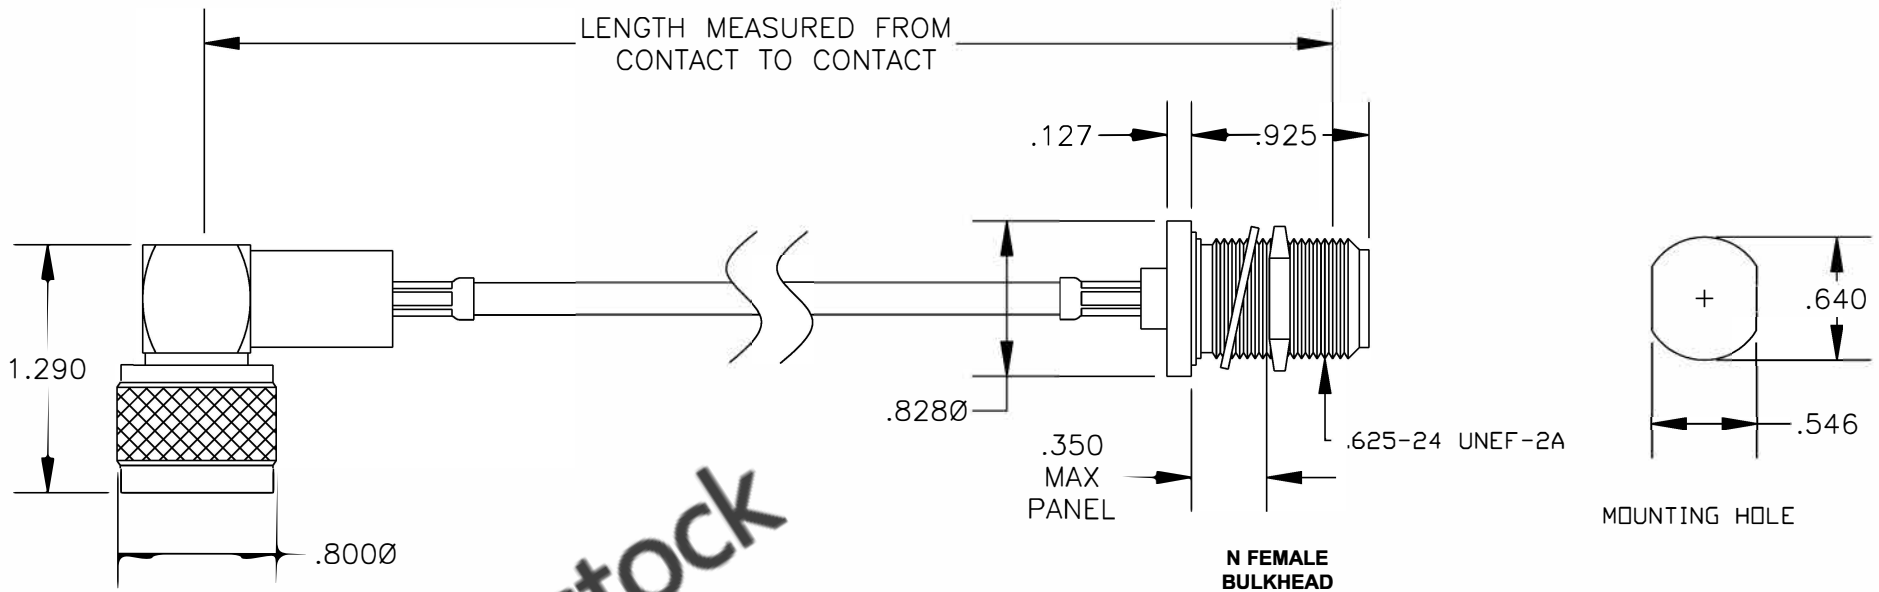

COMPONENTS	IMPEDANCE
N MALE RIGHT ANGLE	50 OHM
N FEMALE BULKHEAD	50 OHM
RG223/U	50 OHM

Standard Lengths	
-12	12"
-24	24"
-36	36"
-48	48"
-60	60"
-XXX	Custom Length in inches

8TH FLOOR, BUILDING 1, YONGFU SCIENCE AND TECHNOLOGY CENTER INDUSTRIAL PARK, NANZHA DISTRICT 5, HUMEN, 523900, DONGGUAN, GUANGDONG, CHINA
 WEBSITE: www.ebeestock.com
 EMAIL: sales@ebeestock.com
COAXIAL & FIBER OPTICS

ET26771		DES. CABLE ASSEMBLY, RG223/U, N MALE RIGHT ANGLE TO N FEMALE BULKHEAD	
----------------	--	---	--

REV. -	FSCM NO. 53919	CAD FILE 012508	SCALE N/A	SIZE A 127
--------	-----------------------	-----------------	-----------	------------

- NOTES:**
- UNLESS OTHERWISE SPECIFIED ALL DIMENSIONS ARE NOMINAL.
 - ALL SPECIFICATIONS ARE SUBJECT TO CHANGE WITHOUT NOTICE AT ANY TIME.
 - DIMENSIONS ARE IN INCHES.
 - LENGTH TOLERANCE IS $\pm 1.5\%$ OR $\pm 3/8"$, WHICHEVER IS GREATER.