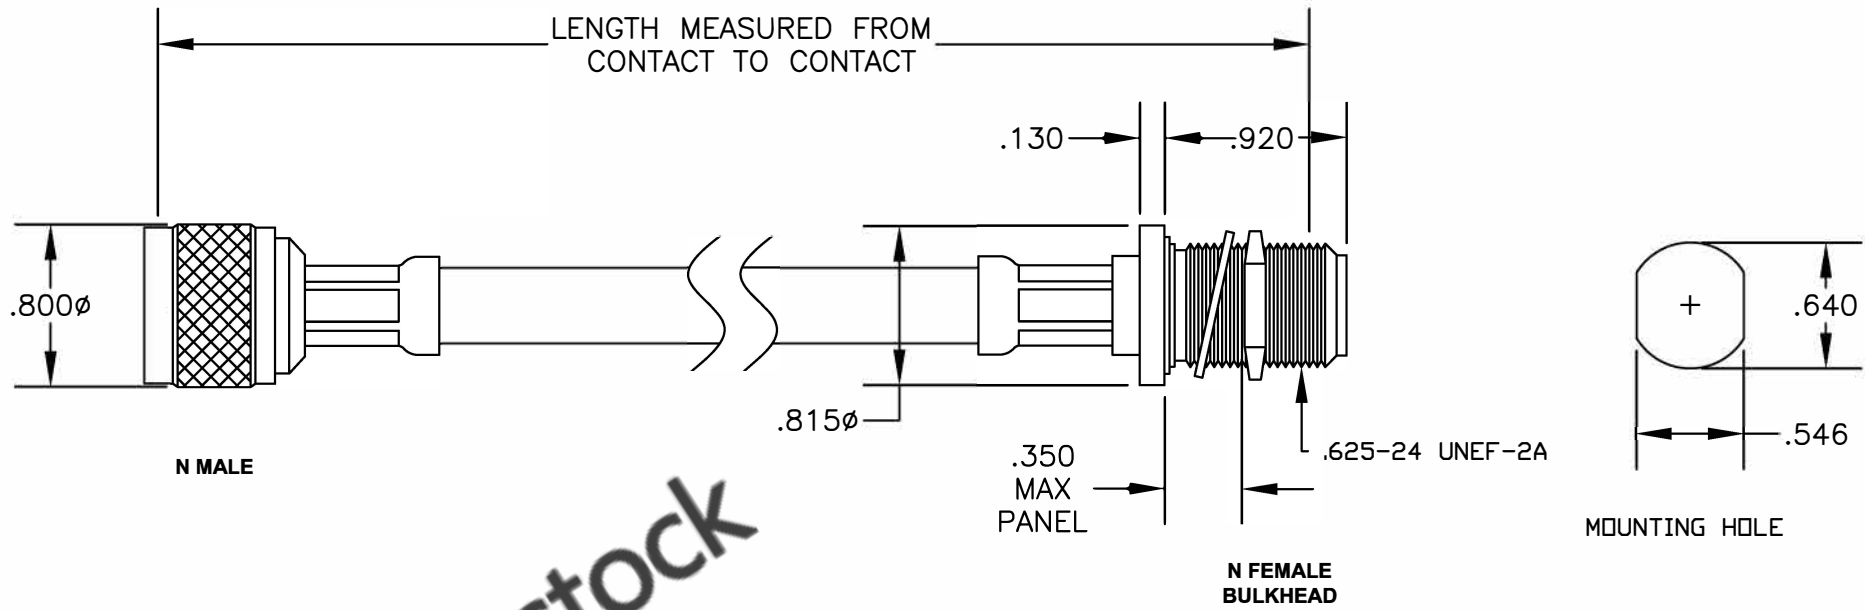

COMPONENTS	IMPEDANCE
N MALE	50 OHM
N FEMALE BULKHEAD	50 OHM
RG213/U	50 OHM

Standard Lengths	
-12	12"
-24	24"
-36	36"
-48	48"
-60	60"
-XXX	Custom Length in inches

8TH FLOOR, BUILDING 1, YONGFU SCIENCE AND TECHNOLOGY CENTER INDUSTRIAL PARK, NANZHA DISTRICT 5, HUMEN, 523900, DONGGUAN, GUANGDONG, CHINA
 WEBSITE: www.ebeestock.com
 EMAIL: sales@ebeestock.com
COAXIAL & FIBER OPTICS

ET26772

DES. CABLE ASSEMBLY, RG213/U, N MALE TO N FEMALE BULKHEAD

SIZE A	FSCM NO. 53919	CAD FILE 060107	SCALE N/A	127
--------	----------------	-----------------	-----------	-----

- NOTES:**
- UNLESS OTHERWISE SPECIFIED ALL DIMENSIONS ARE NOMINAL.
 - ALL SPECIFICATIONS ARE SUBJECT TO CHANGE WITHOUT NOTICE AT ANY TIME.
 - DIMENSIONS ARE IN INCHES.
 - LENGTH TOLERANCE IS $\pm 1.5\%$ OR $\pm 3/8"$, WHICHEVER IS GREATER.