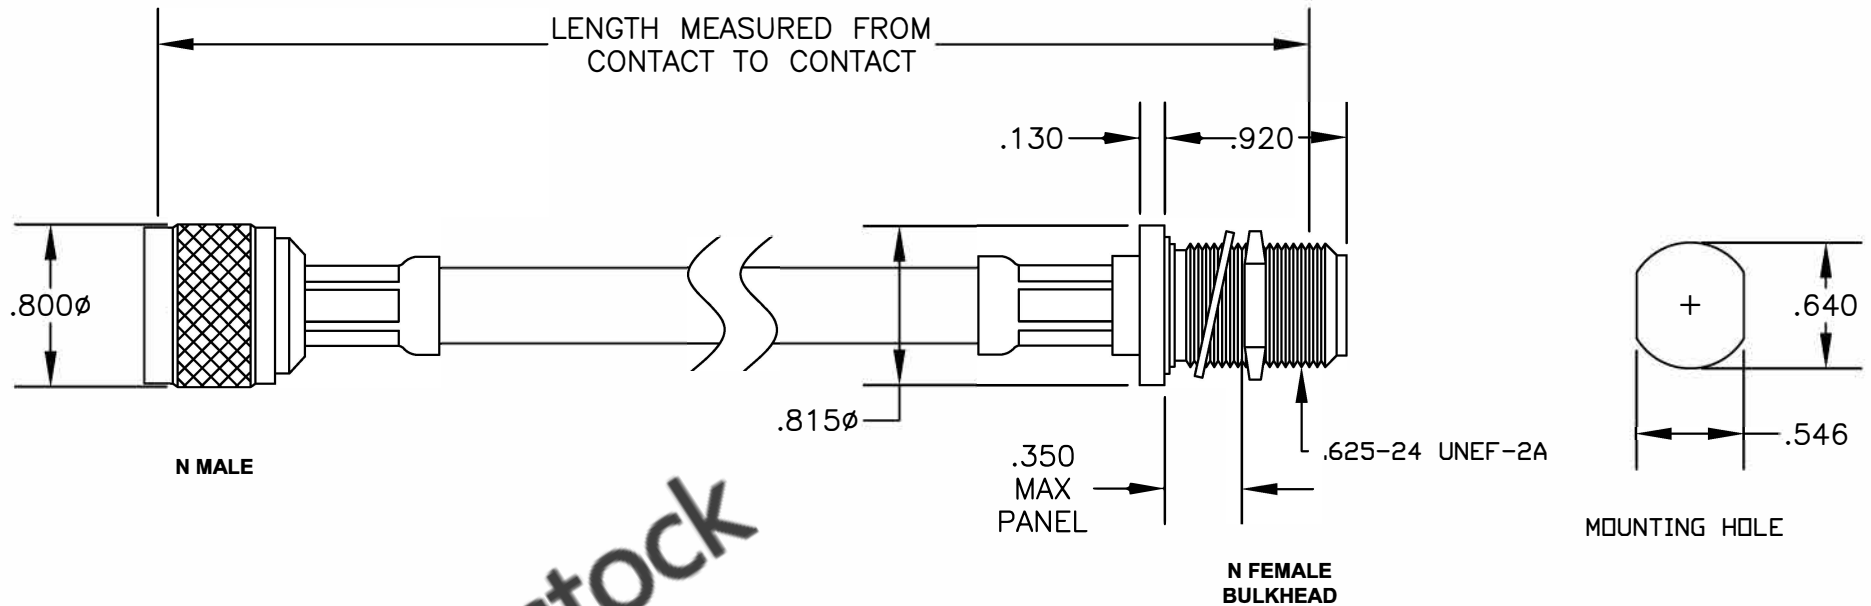

COMPONENTS	IMPEDANCE
N MALE	50 OHM
N FEMALE BULKHEAD	50 OHM
RG213/U	50 OHM

Standard Lengths	
-12	12"
-24	24"
-36	36"
-48	48"
-60	60"
-XXX	Custom Length in inches

8TH FLOOR, BUILDING 1, YONGFU SCIENCE AND TECHNOLOGY CENTER INDUSTRIAL PARK, NANZHA DISTRICT 5, HUMEN, 523900, DONGGUAN, GUANGDONG, CHINA
 WEBSITE: www.ebeestock.com
 EMAIL: sales@ebeestock.com
COAXIAL & FIBER OPTICS

ET26773
DES. CABLE ASSEMBLY, RG213/U, N MALE TO N FEMALE BULKHEAD

SIZE A	FSCM NO. 53919	CAD FILE 060107	SCALE N/A	127
--------	----------------	-----------------	-----------	-----

- NOTES:**
- UNLESS OTHERWISE SPECIFIED ALL DIMENSIONS ARE NOMINAL.
 - ALL SPECIFICATIONS ARE SUBJECT TO CHANGE WITHOUT NOTICE AT ANY TIME.
 - DIMENSIONS ARE IN INCHES.
 - LENGTH TOLERANCE IS ± 1.5% OR ±3/8", WHICHEVER IS GREATER.