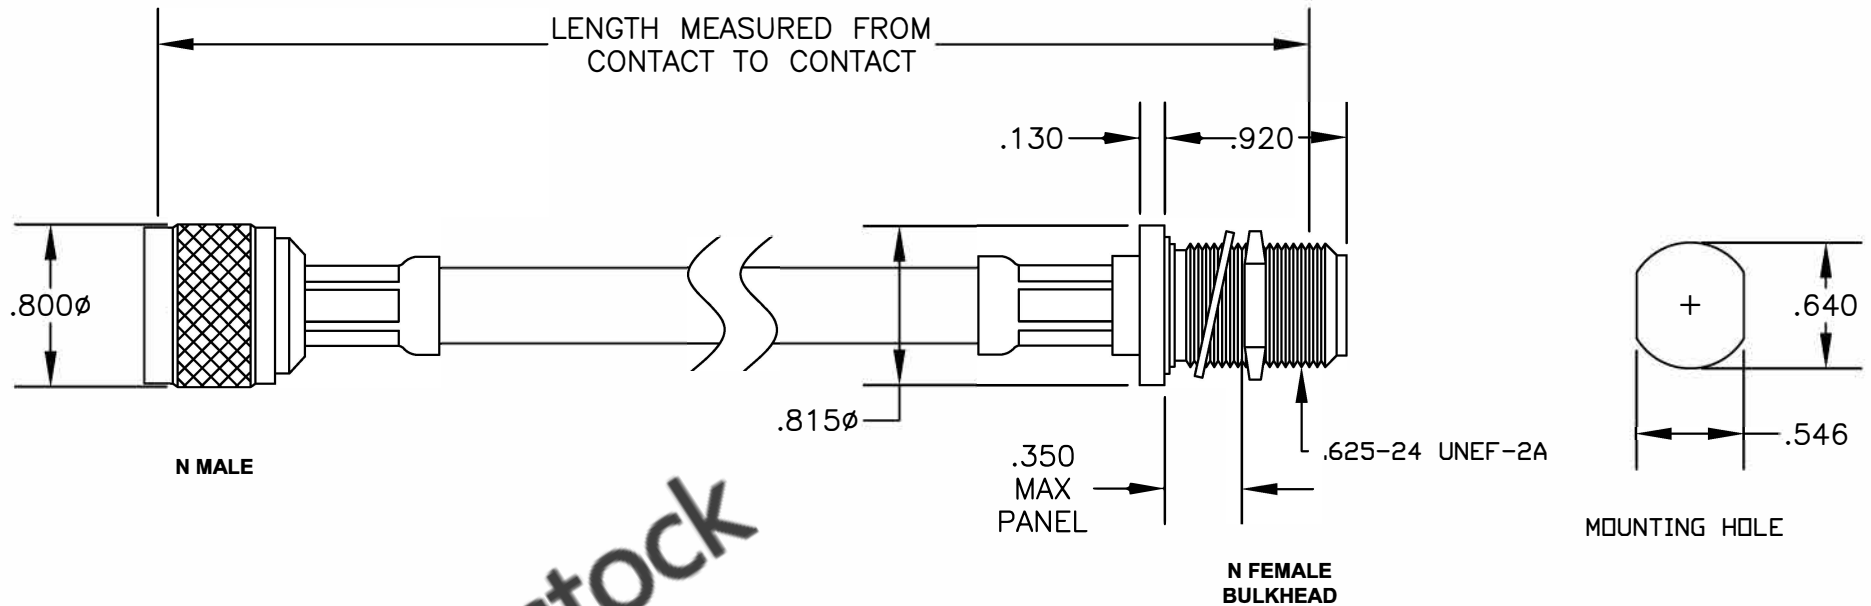

COMPONENTS	IMPEDANCE
N MALE	50 OHM
N FEMALE BULKHEAD	50 OHM
RG213/U	50 OHM

Standard Lengths	
-12	12"
-24	24"
-36	36"
-48	48"
-60	60"
-XXX	Custom Length in inches

8TH FLOOR, BUILDING 1, YONGFU SCIENCE AND TECHNOLOGY CENTER INDUSTRIAL PARK, NANZHA DISTRICT 5, HUMEN, 523900, DONGGUAN, GUANGDONG, CHINA
 WEBSITE: www.ebeestock.com
 EMAIL: sales@ebeestock.com
COAXIAL & FIBER OPTICS

ET26774
DES. CABLE ASSEMBLY, RG213/U, N MALE TO N FEMALE BULKHEAD

SIZE A	FSCM NO. 53919	CAD FILE 060107	SCALE N/A	127
--------	----------------	-----------------	-----------	-----

- NOTES:**
- UNLESS OTHERWISE SPECIFIED ALL DIMENSIONS ARE NOMINAL.
 - ALL SPECIFICATIONS ARE SUBJECT TO CHANGE WITHOUT NOTICE AT ANY TIME.
 - DIMENSIONS ARE IN INCHES.
 - LENGTH TOLERANCE IS $\pm 1.5\%$ OR $\pm 3/8"$, WHICHEVER IS GREATER.