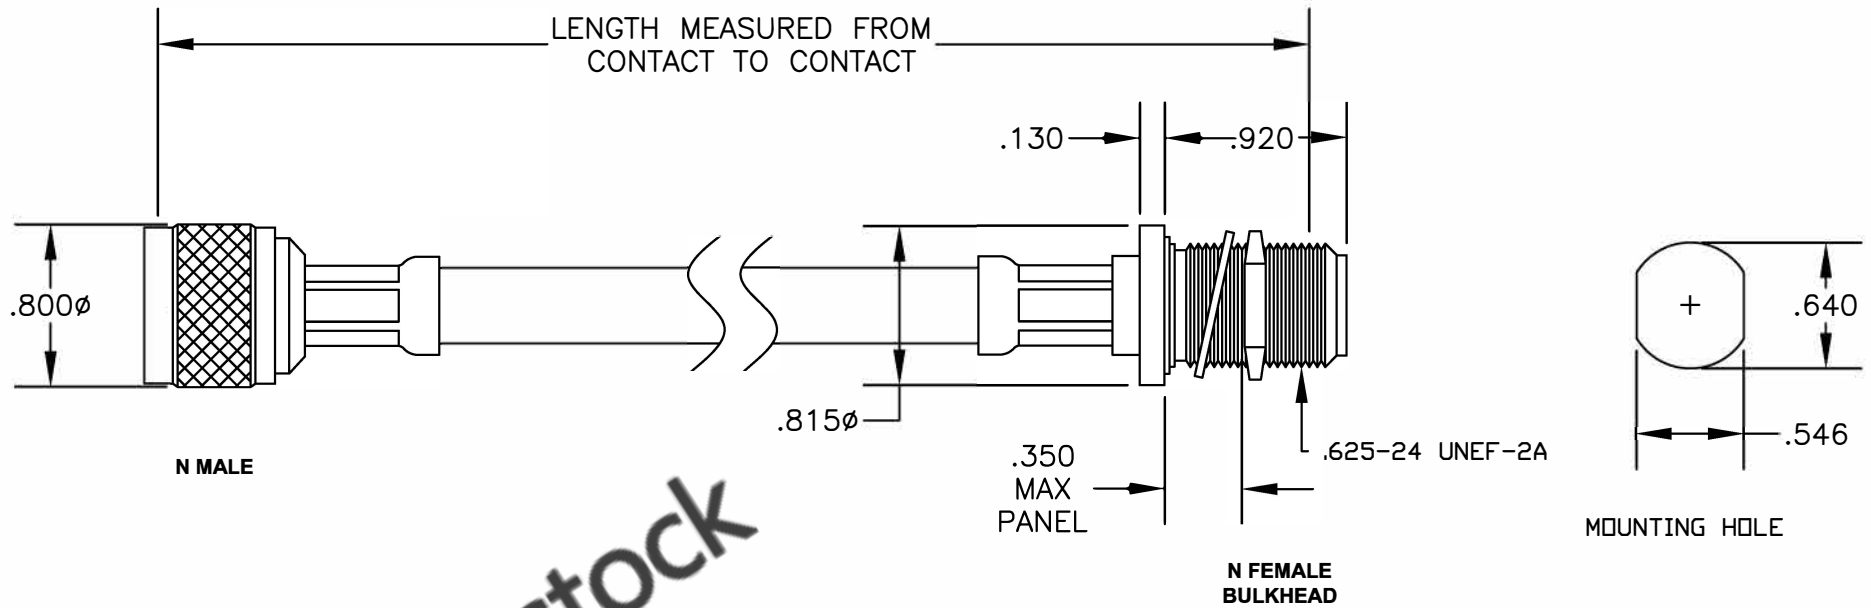

COMPONENTS	IMPEDANCE
N MALE	50 OHM
N FEMALE BULKHEAD	50 OHM
RG213/U	50 OHM

Standard Lengths	
-12	12"
-24	24"
-36	36"
-48	48"
-60	60"
-XXX	Custom Length in inches

8TH FLOOR, BUILDING 1, YONGFU SCIENCE AND TECHNOLOGY CENTER INDUSTRIAL PARK, NANZHA DISTRICT 5, HUMEN, 523900, DONGGUAN, GUANGDONG, CHINA
 WEBSITE: www.ebeestock.com
 EMAIL: sales@ebeestock.com
COAXIAL & FIBER OPTICS

ET26775

DES. CABLE ASSEMBLY, RG213/U, N MALE TO N FEMALE BULKHEAD

SIZE A	FSCM NO. 53919	CAD FILE 060107	SCALE N/A	127
--------	----------------	-----------------	-----------	-----

- NOTES:**
- UNLESS OTHERWISE SPECIFIED ALL DIMENSIONS ARE NOMINAL.
 - ALL SPECIFICATIONS ARE SUBJECT TO CHANGE WITHOUT NOTICE AT ANY TIME.
 - DIMENSIONS ARE IN INCHES.
 - LENGTH TOLERANCE IS $\pm 1.5\%$ OR $\pm 3/8"$, WHICHEVER IS GREATER.