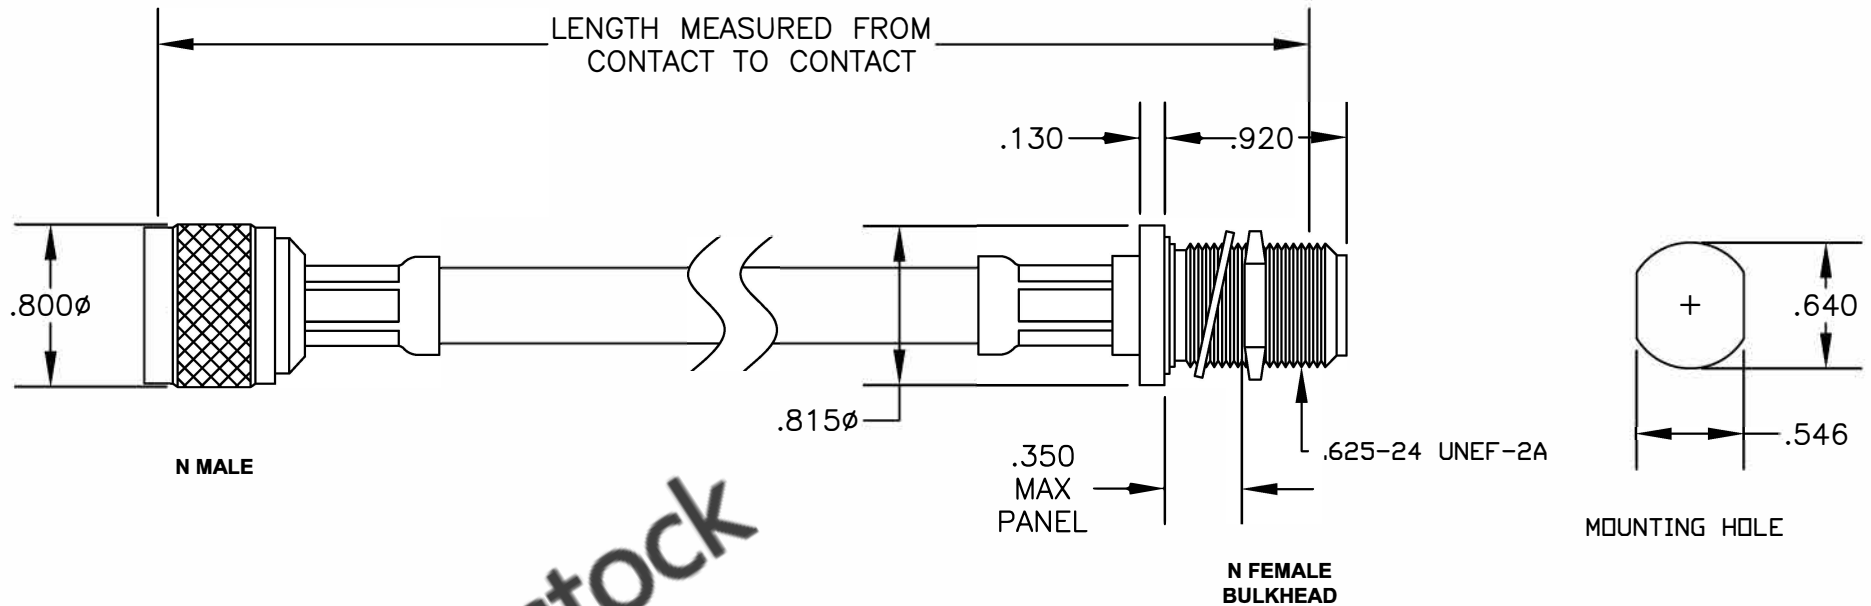

COMPONENTS	IMPEDANCE
N MALE	50 OHM
N FEMALE BULKHEAD	50 OHM
RG213/U	50 OHM

Standard Lengths	
-12	12"
-24	24"
-36	36"
-48	48"
-60	60"
-XXX	Custom Length in inches

8TH FLOOR, BUILDING 1, YONGFU SCIENCE AND TECHNOLOGY CENTER INDUSTRIAL PARK, NANZHA DISTRICT 5, HUMEN, 523900, DONGGUAN, GUANGDONG, CHINA
 WEBSITE: www.ebeestock.com
 EMAIL: sales@ebeestock.com
COAXIAL & FIBER OPTICS

ET26776

DES. CABLE ASSEMBLY, RG213/U, N MALE TO N FEMALE BULKHEAD

SIZE A	FSCM NO. 53919	CAD FILE 060107	SCALE N/A	127
--------	----------------	-----------------	-----------	-----

- NOTES:**
- UNLESS OTHERWISE SPECIFIED ALL DIMENSIONS ARE NOMINAL.
 - ALL SPECIFICATIONS ARE SUBJECT TO CHANGE WITHOUT NOTICE AT ANY TIME.
 - DIMENSIONS ARE IN INCHES.
 - LENGTH TOLERANCE IS $\pm 1.5\%$ OR $\pm 3/8"$, WHICHEVER IS GREATER.