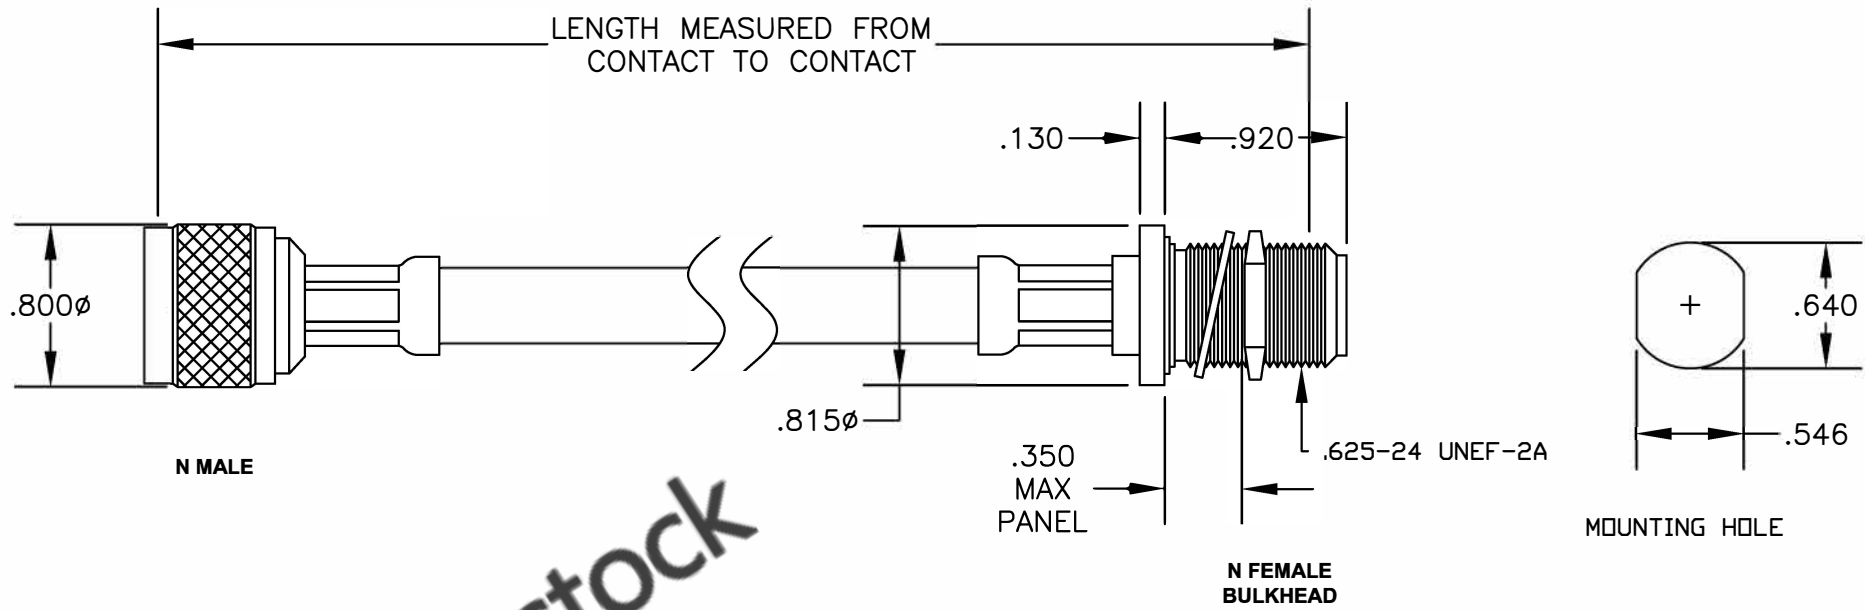

COMPONENTS	IMPEDANCE
N MALE	50 OHM
N FEMALE BULKHEAD	50 OHM
RG213/U	50 OHM

Standard Lengths	
-12	12"
-24	24"
-36	36"
-48	48"
-60	60"
-XXX	Custom Length in inches

8TH FLOOR, BUILDING 1, YONGFU SCIENCE AND TECHNOLOGY CENTER INDUSTRIAL PARK, NANZHA DISTRICT 5, HUMEN, 523900, DONGGUAN, GUANGDONG, CHINA
 WEBSITE: www.ebeestock.com
 EMAIL: sales@ebeestock.com
COAXIAL & FIBER OPTICS

ET26777

DES. CABLE ASSEMBLY, RG213/U, N MALE TO N FEMALE BULKHEAD

SIZE A	FSCM NO. 53919	CAD FILE 060107	SCALE N/A	127
--------	----------------	-----------------	-----------	-----

- NOTES:**
- UNLESS OTHERWISE SPECIFIED ALL DIMENSIONS ARE NOMINAL.
 - ALL SPECIFICATIONS ARE SUBJECT TO CHANGE WITHOUT NOTICE AT ANY TIME.
 - DIMENSIONS ARE IN INCHES.
 - LENGTH TOLERANCE IS $\pm 1.5\%$ OR $\pm 3/8"$, WHICHEVER IS GREATER.