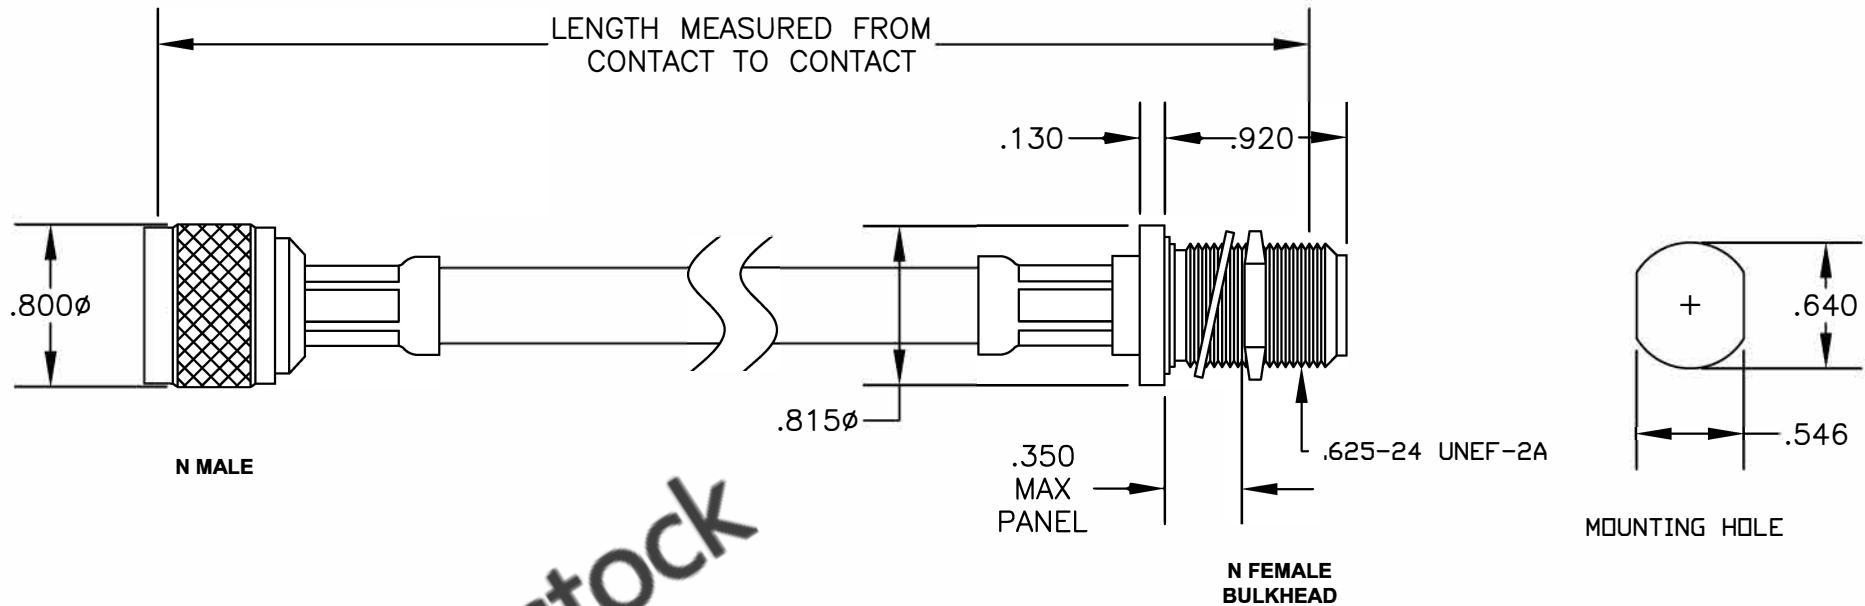

COMPONENTS	IMPEDANCE
N MALE	50 OHM
N FEMALE BULKHEAD	50 OHM
RG213/U	50 OHM

Standard Lengths	
-12	12"
-24	24"
-36	36"
-48	48"
-60	60"
-XXX	Custom Length in inches

**8TH FLOOR, BUILDING 1, YONGFU SCIENCE AND TECHNOLOGY CENTER INDUSTRIAL PARK, NANZHA DISTRICT 5, HUMEN, 523900, DONGGUAN, GUANGDONG, CHINA**  
 WEBSITE: [www.ebeestock.com](http://www.ebeestock.com)  
 EMAIL: [sales@ebeestock.com](mailto:sales@ebeestock.com)  
**COAXIAL & FIBER OPTICS**

---

**ET26778**

DES. CABLE ASSEMBLY, RG213/U, N MALE TO N FEMALE BULKHEAD

SIZE A	FSCM NO. 53919	CAD FILE 060107	SCALE N/A	127
--------	----------------	-----------------	-----------	-----

- NOTES:**
- UNLESS OTHERWISE SPECIFIED ALL DIMENSIONS ARE NOMINAL.
  - ALL SPECIFICATIONS ARE SUBJECT TO CHANGE WITHOUT NOTICE AT ANY TIME.
  - DIMENSIONS ARE IN INCHES.
  - LENGTH TOLERANCE IS  $\pm 1.5\%$  OR  $\pm 3/8"$ , WHICHEVER IS GREATER.