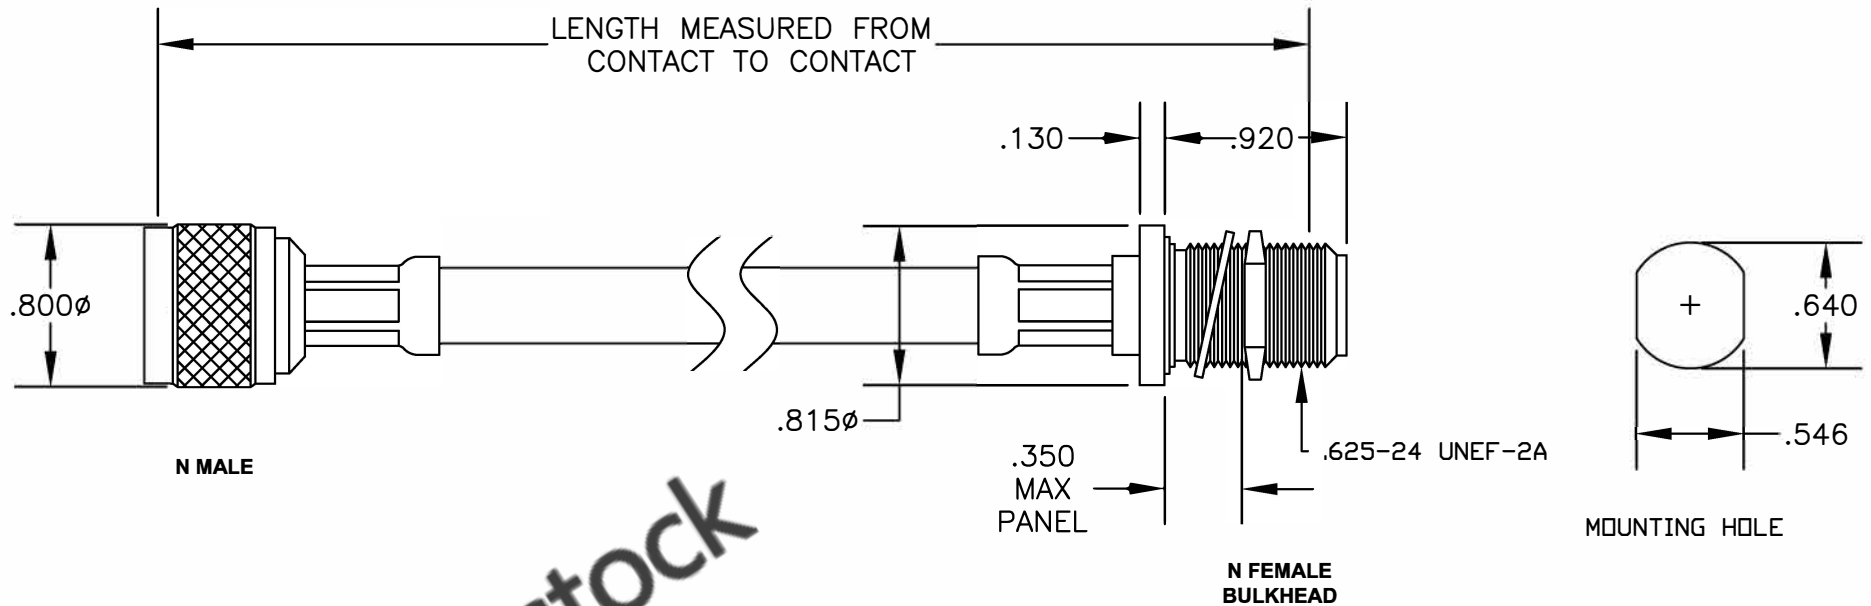

COMPONENTS	IMPEDANCE
N MALE	50 OHM
N FEMALE BULKHEAD	50 OHM
RG213/U	50 OHM

Standard Lengths	
-12	12"
-24	24"
-36	36"
-48	48"
-60	60"
-XXX	Custom Length in inches

**8TH FLOOR, BUILDING 1, YONGFU SCIENCE AND TECHNOLOGY CENTER INDUSTRIAL PARK, NANZHA DISTRICT 5, HUMEN, 523900, DONGGUAN, GUANGDONG, CHINA**  
 WEBSITE: [www.ebeestock.com](http://www.ebeestock.com)  
 EMAIL: [sales@ebeestock.com](mailto:sales@ebeestock.com)  
**COAXIAL & FIBER OPTICS**

---

**ET26779**      DES. CABLE ASSEMBLY, RG213/U, N MALE TO N FEMALE BULKHEAD

SIZE A	FSCM NO. 53919	CAD FILE 060107	SCALE N/A	127
--------	----------------	-----------------	-----------	-----

- NOTES:**
- UNLESS OTHERWISE SPECIFIED ALL DIMENSIONS ARE NOMINAL.
  - ALL SPECIFICATIONS ARE SUBJECT TO CHANGE WITHOUT NOTICE AT ANY TIME.
  - DIMENSIONS ARE IN INCHES.
  - LENGTH TOLERANCE IS  $\pm 1.5\%$  OR  $\pm 3/8"$ , WHICHEVER IS GREATER.