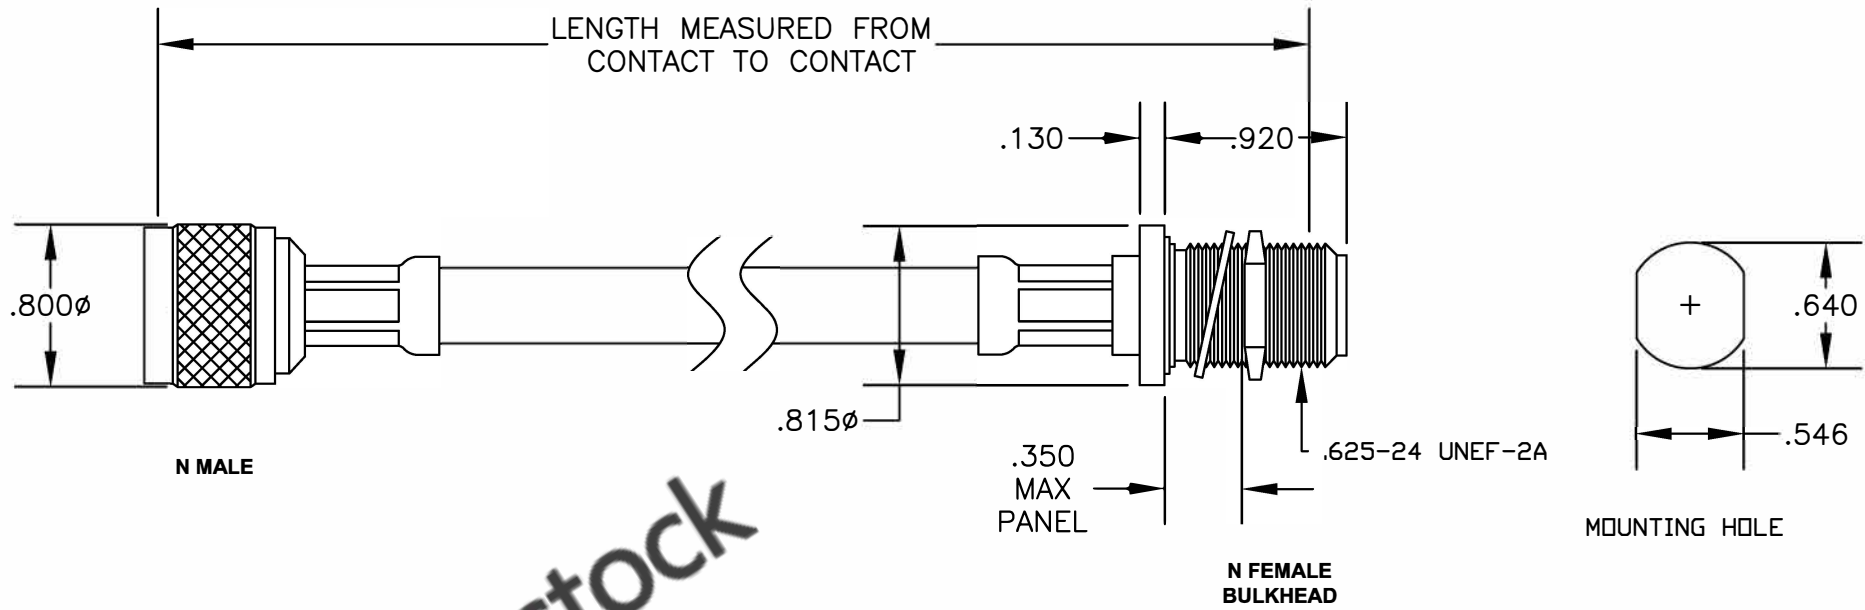

COMPONENTS	IMPEDANCE
N MALE	50 OHM
N FEMALE BULKHEAD	50 OHM
RG213/U	50 OHM

Standard Lengths	
-12	12"
-24	24"
-36	36"
-48	48"
-60	60"
-XXX	Custom Length in inches

**8TH FLOOR, BUILDING 1, YONGFU SCIENCE AND TECHNOLOGY CENTER INDUSTRIAL PARK, NANZHA DISTRICT 5, HUMEN, 523900, DONGGUAN, GUANGDONG, CHINA**  
 WEBSITE: [www.ebeestock.com](http://www.ebeestock.com)  
 EMAIL: [sales@ebeestock.com](mailto:sales@ebeestock.com)  
**COAXIAL & FIBER OPTICS**

---

**ET26780**

DES. CABLE ASSEMBLY, RG213/U, N MALE TO N FEMALE BULKHEAD

SIZE A	FSCM NO. 53919	CAD FILE 060107	SCALE N/A	127
--------	----------------	-----------------	-----------	-----

- NOTES:**
- UNLESS OTHERWISE SPECIFIED ALL DIMENSIONS ARE NOMINAL.
  - ALL SPECIFICATIONS ARE SUBJECT TO CHANGE WITHOUT NOTICE AT ANY TIME.
  - DIMENSIONS ARE IN INCHES.
  - LENGTH TOLERANCE IS  $\pm 1.5\%$  OR  $\pm 3/8"$ , WHICHEVER IS GREATER.