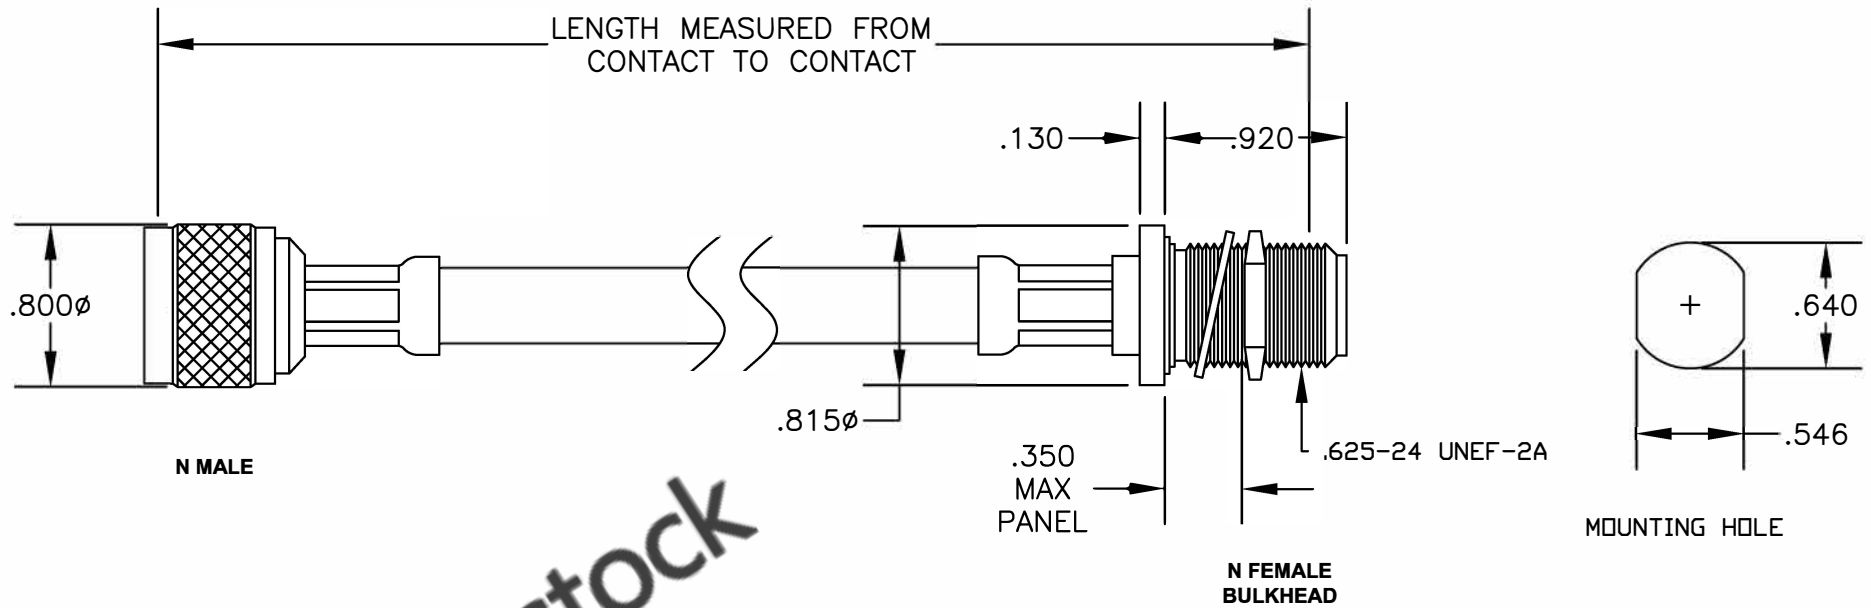

COMPONENTS	IMPEDANCE
N MALE	50 OHM
N FEMALE BULKHEAD	50 OHM
RG213/U	50 OHM

Standard Lengths	
-12	12"
-24	24"
-36	36"
-48	48"
-60	60"
-XXX	Custom Length in inches

8TH FLOOR, BUILDING 1, YONGFU SCIENCE AND TECHNOLOGY CENTER INDUSTRIAL PARK, NANZHA DISTRICT 5, HUMEN, 523900, DONGGUAN, GUANGDONG, CHINA
 WEBSITE: www.ebeestock.com
 EMAIL: sales@ebeestock.com
COAXIAL & FIBER OPTICS

ET26781
DES. CABLE ASSEMBLY, RG213/U, N MALE TO N FEMALE BULKHEAD

SIZE A	FSCM NO. 53919	CAD FILE 060107	SCALE N/A	127
--------	----------------	-----------------	-----------	-----

NOTES:
 1. UNLESS OTHERWISE SPECIFIED ALL DIMENSIONS ARE NOMINAL.
 2. ALL SPECIFICATIONS ARE SUBJECT TO CHANGE WITHOUT NOTICE AT ANY TIME.
 3. DIMENSIONS ARE IN INCHES.
 4. LENGTH TOLERANCE IS ± 1.5% OR ±3/8", WHICHEVER IS GREATER.