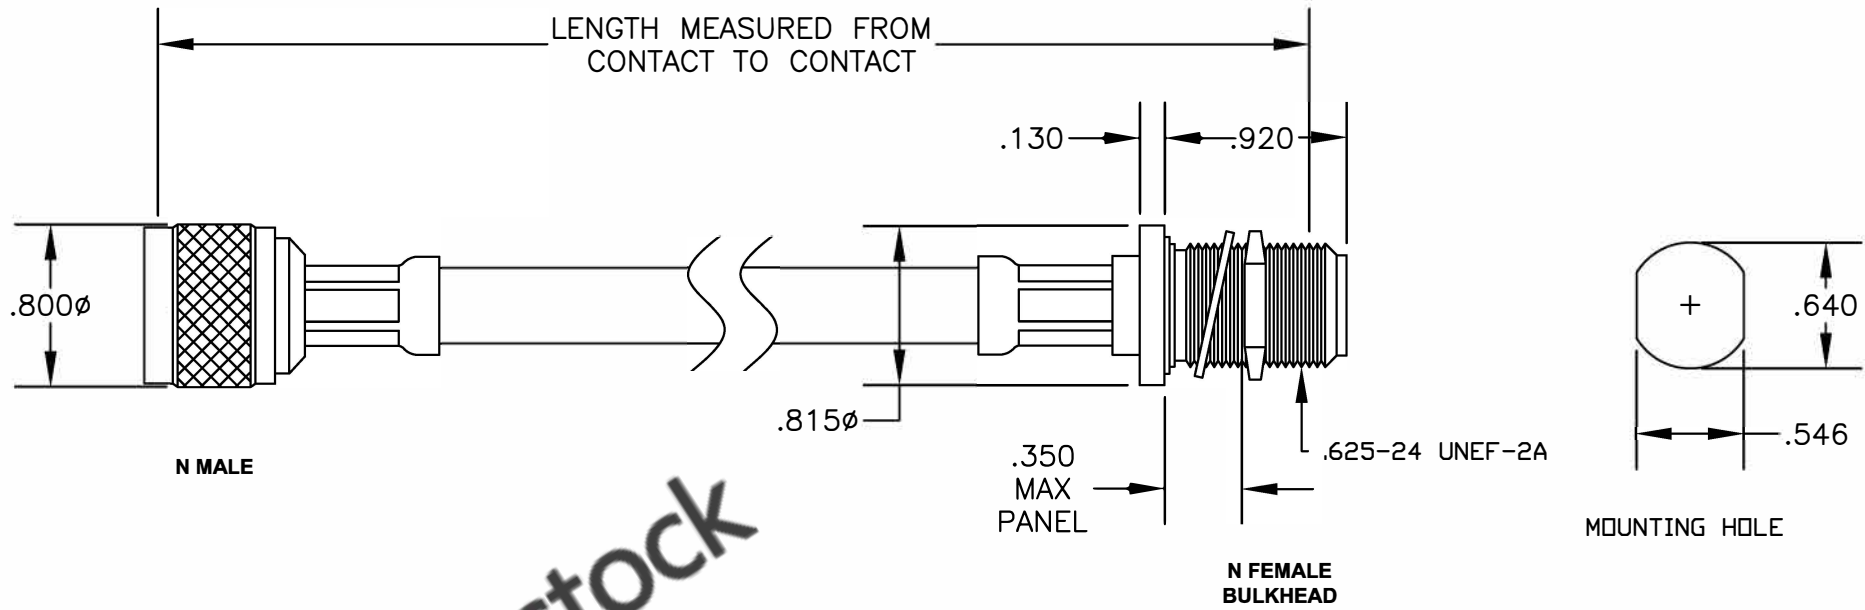

COMPONENTS	IMPEDANCE
N MALE	50 OHM
N FEMALE BULKHEAD	50 OHM
RG213/U	50 OHM

Standard Lengths	
-12	12"
-24	24"
-36	36"
-48	48"
-60	60"
-XXX	Custom Length in inches

**8TH FLOOR, BUILDING 1, YONGFU SCIENCE AND TECHNOLOGY CENTER INDUSTRIAL PARK, NANZHA DISTRICT 5, HUMEN, 523900, DONGGUAN, GUANGDONG, CHINA**  
 WEBSITE: [www.ebeestock.com](http://www.ebeestock.com)  
 EMAIL: [sales@ebeestock.com](mailto:sales@ebeestock.com)  
**COAXIAL & FIBER OPTICS**

---

**ET26782**

DES. CABLE ASSEMBLY, RG213/U, N MALE TO N FEMALE BULKHEAD

SIZE A	FSCM NO. 53919	CAD FILE 060107	SCALE N/A	127
--------	----------------	-----------------	-----------	-----

- NOTES:**
- UNLESS OTHERWISE SPECIFIED ALL DIMENSIONS ARE NOMINAL.
  - ALL SPECIFICATIONS ARE SUBJECT TO CHANGE WITHOUT NOTICE AT ANY TIME.
  - DIMENSIONS ARE IN INCHES.
  - LENGTH TOLERANCE IS  $\pm 1.5\%$  OR  $\pm 3/8"$ , WHICHEVER IS GREATER.