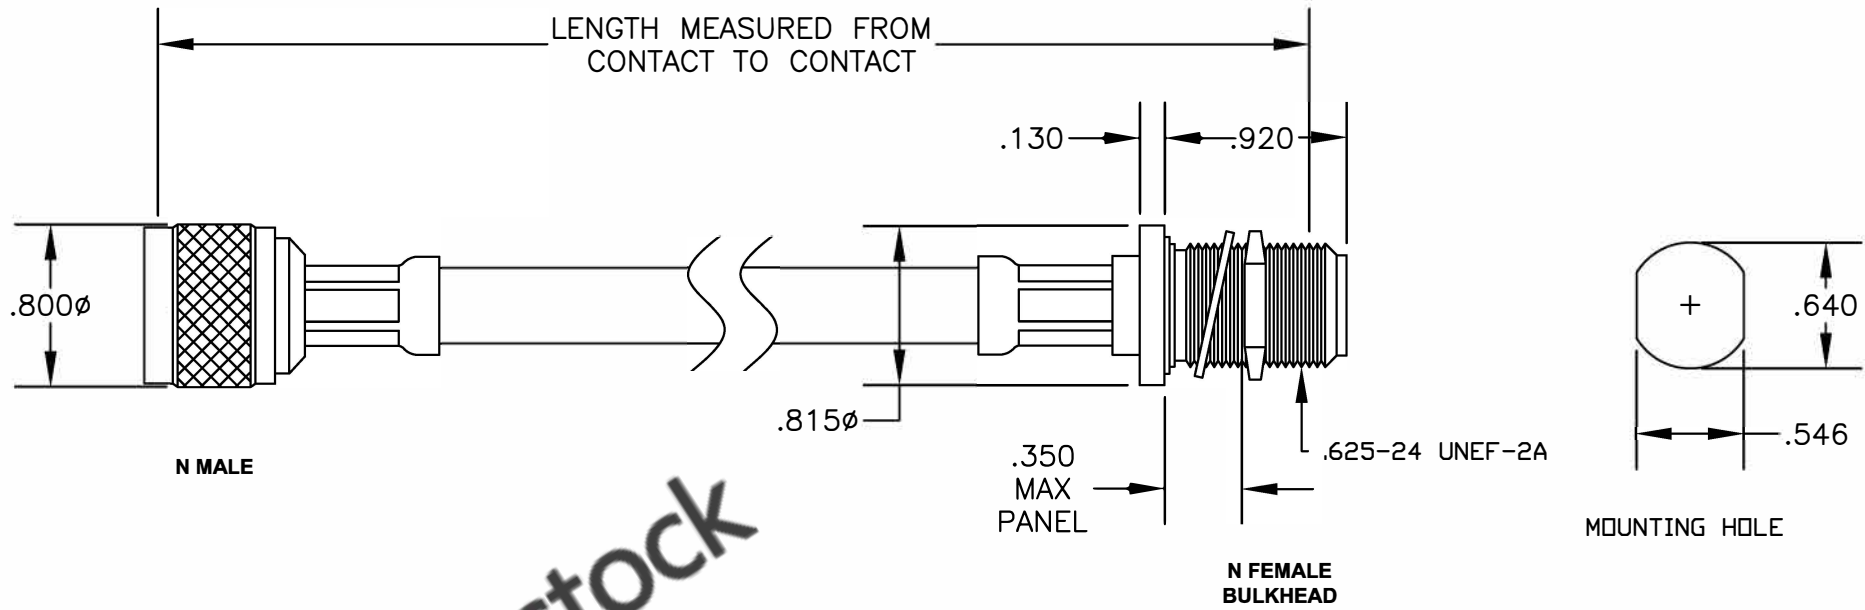

COMPONENTS	IMPEDANCE
N MALE	50 OHM
N FEMALE BULKHEAD	50 OHM
RG213/U	50 OHM

Standard Lengths	
-12	12"
-24	24"
-36	36"
-48	48"
-60	60"
-XXX	Custom Length in inches

**8TH FLOOR, BUILDING 1, YONGFU SCIENCE AND TECHNOLOGY CENTER INDUSTRIAL PARK, NANZHA DISTRICT 5, HUMEN, 523900, DONGGUAN, GUANGDONG, CHINA**  
 WEBSITE: [www.ebeestock.com](http://www.ebeestock.com)  
 EMAIL: [sales@ebeestock.com](mailto:sales@ebeestock.com)  
**COAXIAL & FIBER OPTICS**

---

**ET26783**

DES. CABLE ASSEMBLY, RG213/U, N MALE TO N FEMALE BULKHEAD

SIZE A	FSCM NO. 53919	CAD FILE 060107	SCALE N/A	127
--------	----------------	-----------------	-----------	-----

- NOTES:**
- UNLESS OTHERWISE SPECIFIED ALL DIMENSIONS ARE NOMINAL.
  - ALL SPECIFICATIONS ARE SUBJECT TO CHANGE WITHOUT NOTICE AT ANY TIME.
  - DIMENSIONS ARE IN INCHES.
  - LENGTH TOLERANCE IS  $\pm 1.5\%$  OR  $\pm 3/8"$ , WHICHEVER IS GREATER.