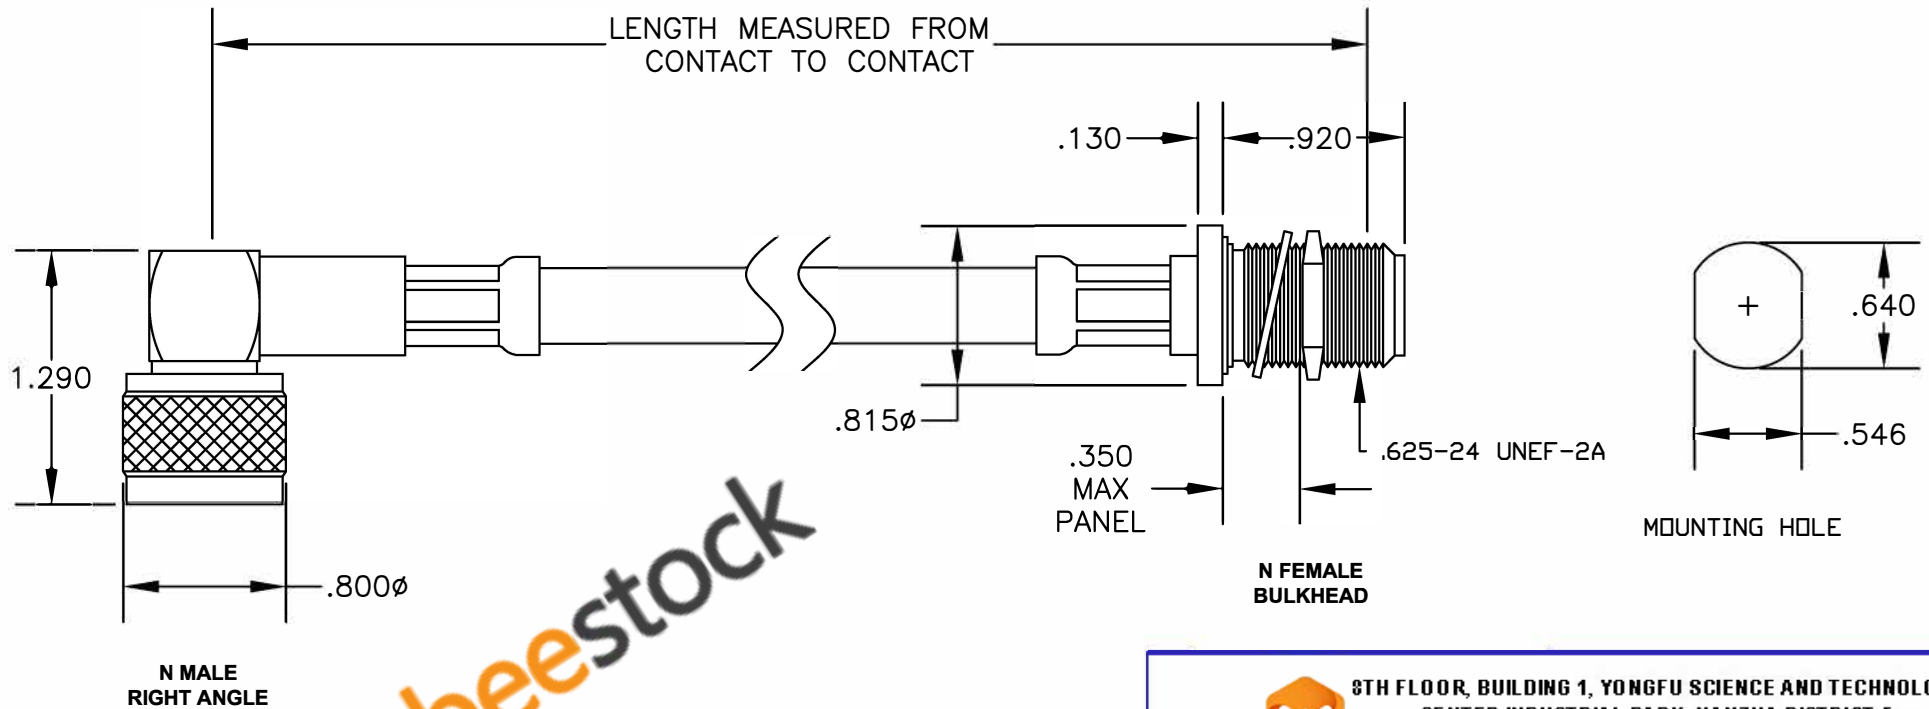

COMPONENTS	IMPEDANCE
N MALE RIGHT ANGLE	50 OHM
N FEMALE BULKHEAD	50 OHM
RG213/U	50 OHM

Standard Lengths	
-12	12"
-24	24"
-36	36"
-48	48"
-60	60"
-XXX	Custom Length in inches

8TH FLOOR, BUILDING 1, YONGFU SCIENCE AND TECHNOLOGY CENTER INDUSTRIAL PARK, NANZHA DISTRICT 5, HUMEN, 523900, DONGGUAN, GUANGDONG, CHINA
 WEBSITE: www.ebeestock.com
 EMAIL: sales@ebeestock.com
COAXIAL & FIBER OPTICS

ET26790

DES. CABLE ASSEMBLY, RG213/U, N MALE RIGHT ANGLE TO N FEMALE BULKHEAD

SIZE A	FSCM NO.53919	CAD FILE	052407	SCALE	N/A	127
--------	---------------	----------	--------	-------	-----	-----

- NOTES:**
- UNLESS OTHERWISE SPECIFIED ALL DIMENSIONS ARE NOMINAL.
 - ALL SPECIFICATIONS ARE SUBJECT TO CHANGE WITHOUT NOTICE AT ANY TIME.
 - DIMENSIONS ARE IN INCHES.
 - LENGTH TOLERANCE IS $\pm 1.5\%$ OR $\pm 3/8"$, WHICHEVER IS GREATER.