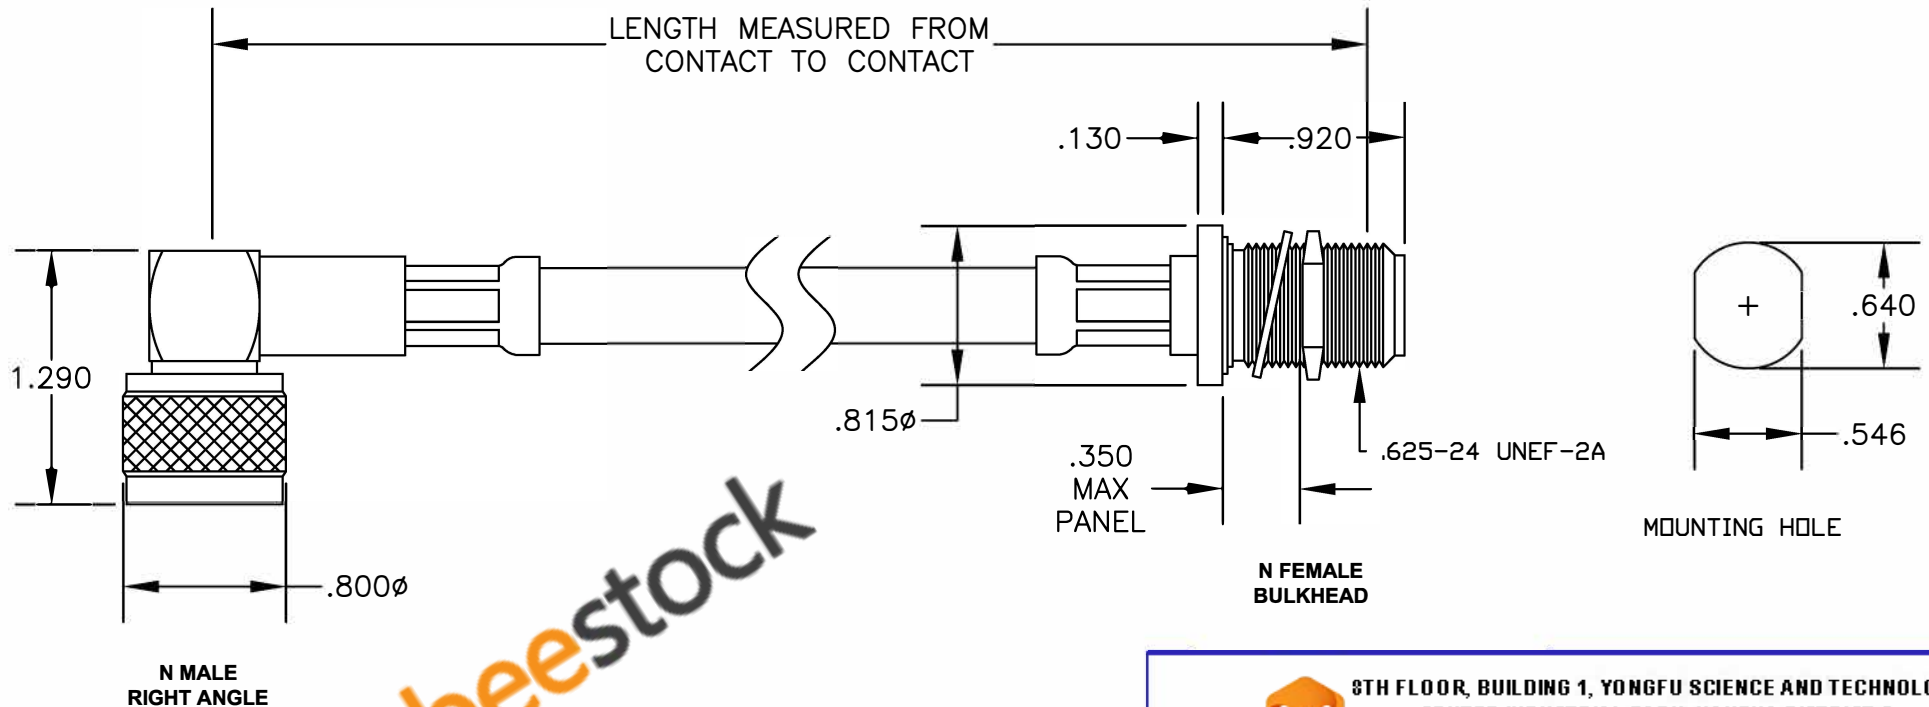

COMPONENTS	IMPEDANCE
N MALE RIGHT ANGLE	50 OHM
N FEMALE BULKHEAD	50 OHM
RG213/U	50 OHM

Standard Lengths	
-12	12"
-24	24"
-36	36"
-48	48"
-60	60"
-XXX	Custom Length in inches

**8TH FLOOR, BUILDING 1, YONGFU SCIENCE AND TECHNOLOGY CENTER INDUSTRIAL PARK, NANZHA DISTRICT 5, HUMEN, 523900, DONGGUAN, GUANGDONG, CHINA**  
 WEBSITE: [www.ebeestock.com](http://www.ebeestock.com)  
 EMAIL: [sales@ebeestock.com](mailto:sales@ebeestock.com)  
**COAXIAL & FIBER OPTICS**

---

**ET26791**

DES. CABLE ASSEMBLY, RG213/U, N MALE RIGHT ANGLE TO N FEMALE BULKHEAD

SIZE A	FSCM NO. 53919	CAD FILE	052407	SCALE	N/A	127
--------	----------------	----------	--------	-------	-----	-----

- NOTES:**
- UNLESS OTHERWISE SPECIFIED ALL DIMENSIONS ARE NOMINAL.
  - ALL SPECIFICATIONS ARE SUBJECT TO CHANGE WITHOUT NOTICE AT ANY TIME.
  - DIMENSIONS ARE IN INCHES.
  - LENGTH TOLERANCE IS  $\pm 1.5\%$  OR  $\pm 3/8"$ , WHICHEVER IS GREATER.