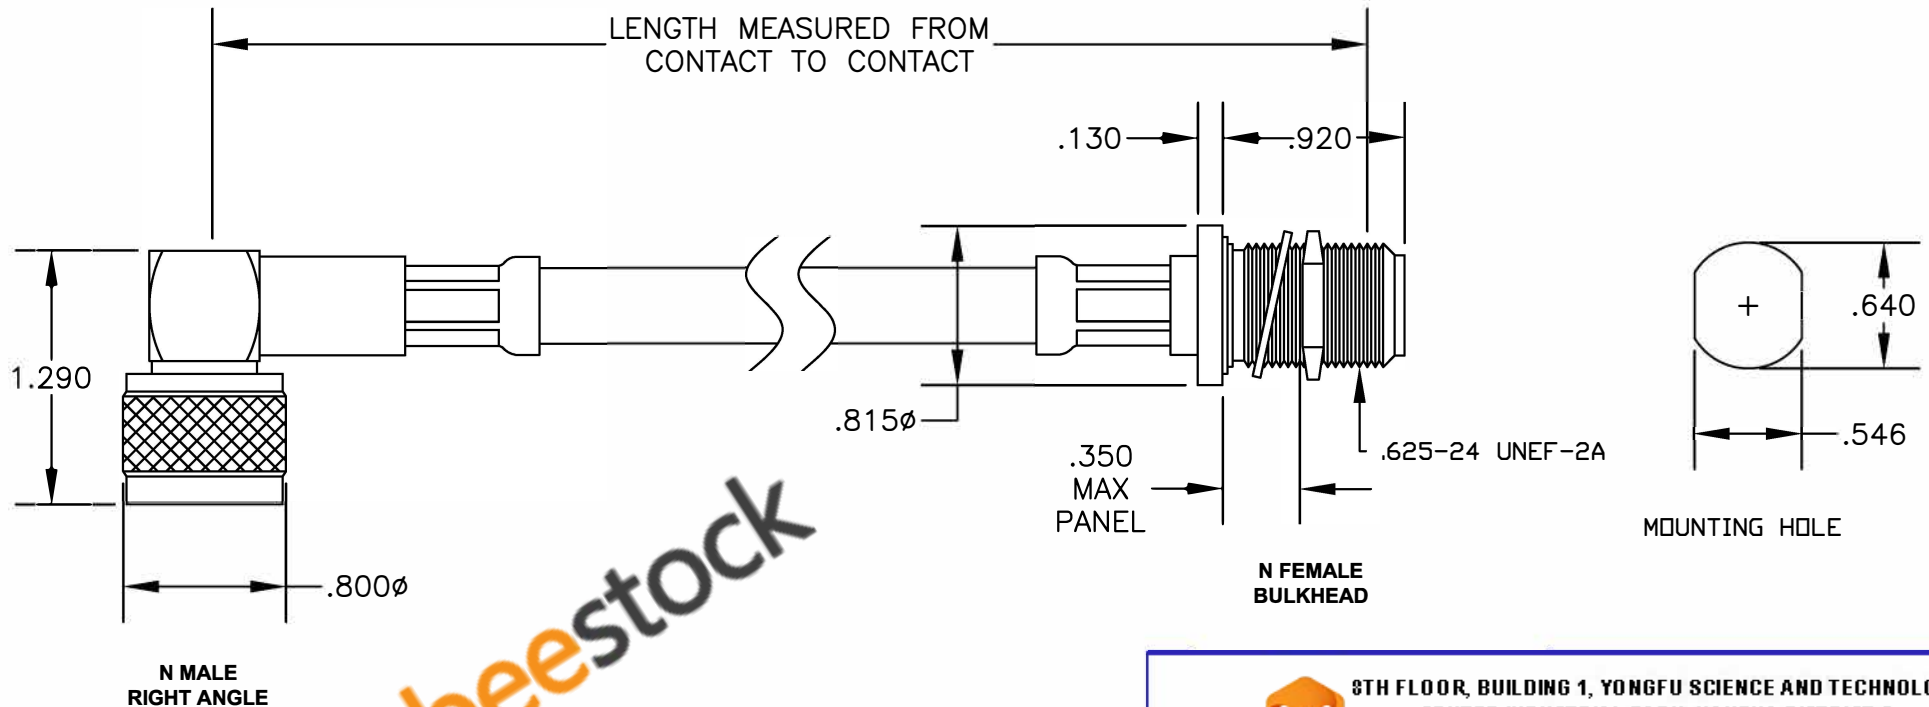

COMPONENTS	IMPEDANCE
N MALE RIGHT ANGLE	50 OHM
N FEMALE BULKHEAD	50 OHM
RG213/U	50 OHM

Standard Lengths	
-12	12"
-24	24"
-36	36"
-48	48"
-60	60"
-XXX	Custom Length in inches

8TH FLOOR, BUILDING 1, YONGFU SCIENCE AND TECHNOLOGY CENTER INDUSTRIAL PARK, NANZHA DISTRICT 5, HUMEN, 523900, DONGGUAN, GUANGDONG, CHINA
 WEBSITE: www.ebeestock.com
 EMAIL: sales@ebeestock.com
COAXIAL & FIBER OPTICS

ET26792

DES. CABLE ASSEMBLY, RG213/U, N MALE RIGHT ANGLE TO N FEMALE BULKHEAD

SIZE A	FSCM NO. 53919	CAD FILE	052407	SCALE	N/A	127
--------	----------------	----------	--------	-------	-----	-----

- NOTES:**
- UNLESS OTHERWISE SPECIFIED ALL DIMENSIONS ARE NOMINAL.
 - ALL SPECIFICATIONS ARE SUBJECT TO CHANGE WITHOUT NOTICE AT ANY TIME.
 - DIMENSIONS ARE IN INCHES.
 - LENGTH TOLERANCE IS $\pm 1.5\%$ OR $\pm 3/8"$, WHICHEVER IS GREATER.