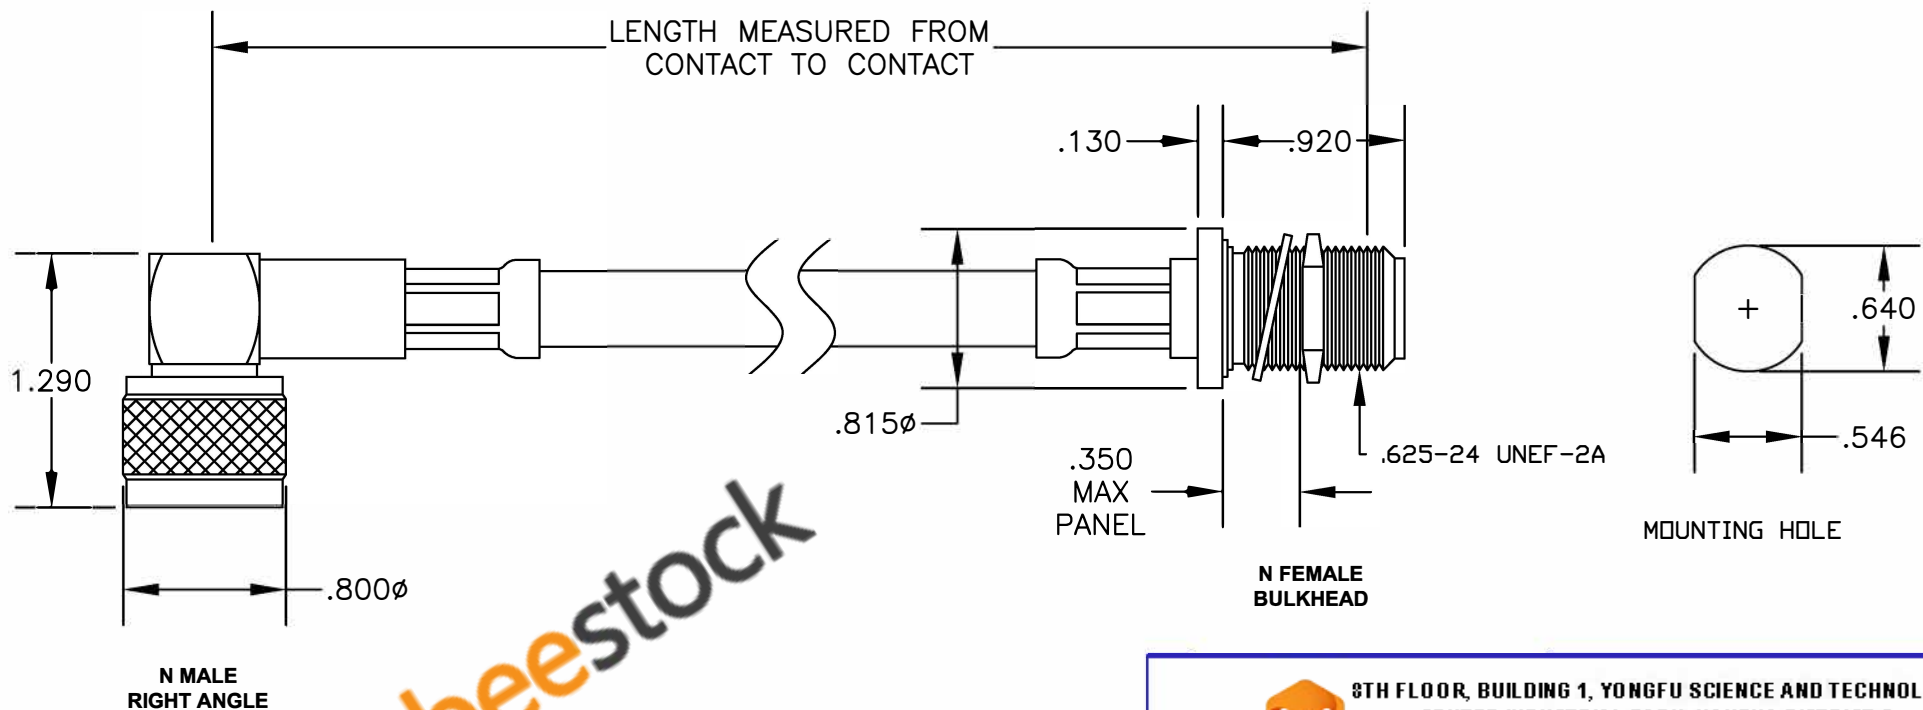

COMPONENTS	IMPEDANCE
N MALE RIGHT ANGLE	50 OHM
N FEMALE BULKHEAD	50 OHM
RG213/U	50 OHM

Standard Lengths	
-12	12"
-24	24"
-36	36"
-48	48"
-60	60"
-XXX	Custom Length in inches

**8TH FLOOR, BUILDING 1, YONGFU SCIENCE AND TECHNOLOGY CENTER INDUSTRIAL PARK, NANZHA DISTRICT 5, HUMEN, 523900, DONGGUAN, GUANGDONG, CHINA**  
 WEBSITE: [www.ebeestock.com](http://www.ebeestock.com)  
 EMAIL: [sales@ebeestock.com](mailto:sales@ebeestock.com)  
**COAXIAL & FIBER OPTICS**

<b>ET26793</b>		DES. CABLE ASSEMBLY, RG213/U, N MALE RIGHT ANGLE TO N FEMALE BULKHEAD	
SIZE A	<b>FSCM NO.53919</b>	CAD FILE	052407
		SCALE	N/A
			127

- NOTES:**
- UNLESS OTHERWISE SPECIFIED ALL DIMENSIONS ARE NOMINAL.
  - ALL SPECIFICATIONS ARE SUBJECT TO CHANGE WITHOUT NOTICE AT ANY TIME.
  - DIMENSIONS ARE IN INCHES.
  - LENGTH TOLERANCE IS  $\pm 1.5\%$  OR  $\pm 3/8"$ , WHICHEVER IS GREATER.