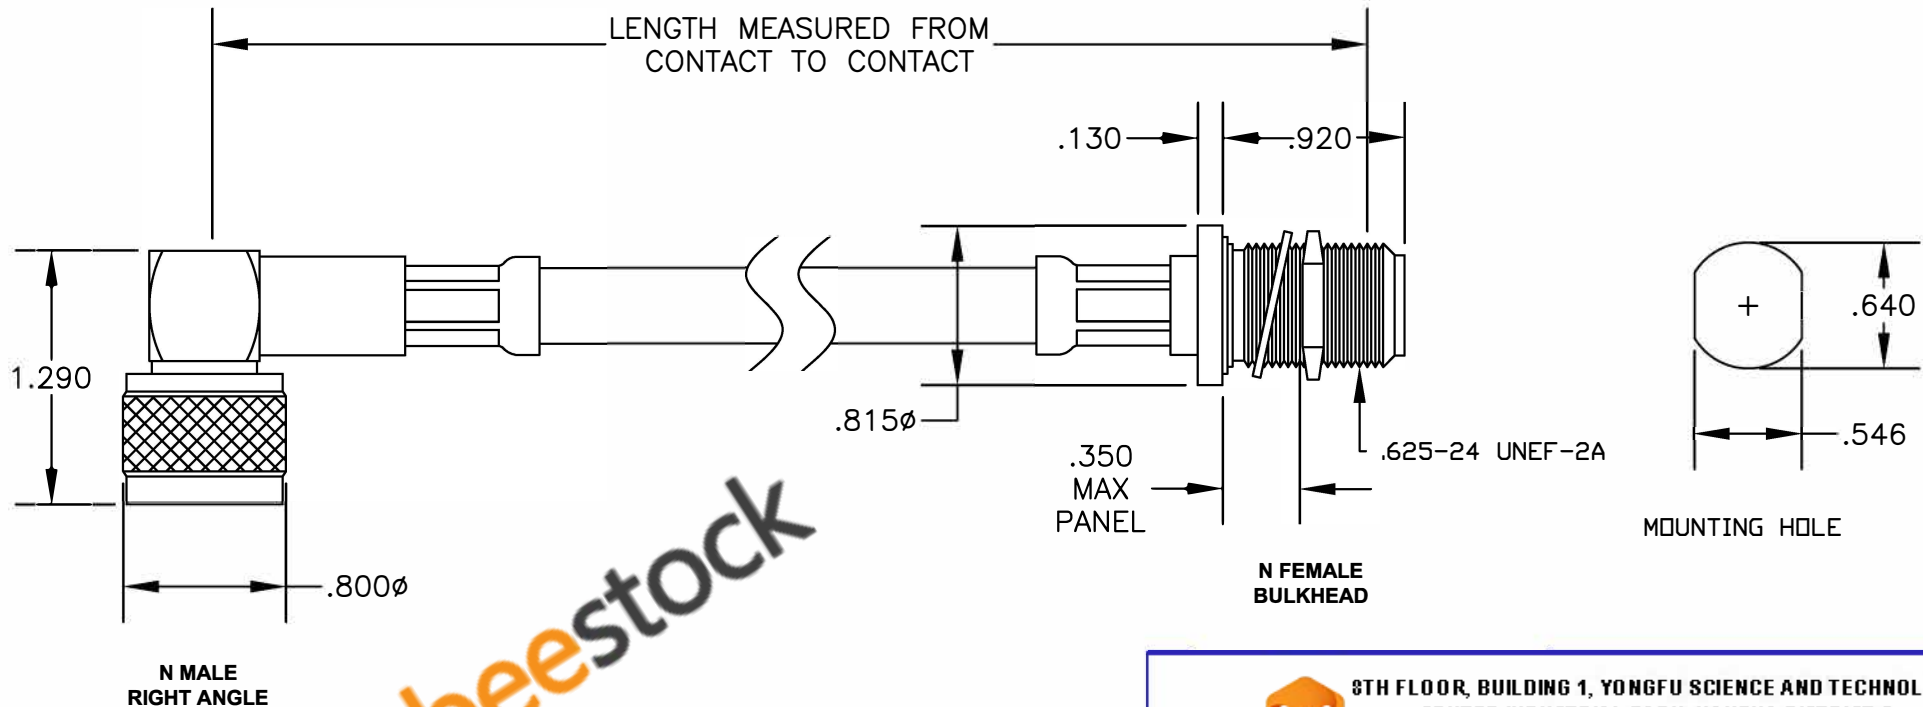

COMPONENTS	IMPEDANCE
N MALE RIGHT ANGLE	50 OHM
N FEMALE BULKHEAD	50 OHM
RG213/U	50 OHM

Standard Lengths	
-12	12"
-24	24"
-36	36"
-48	48"
-60	60"
-XXX	Custom Length in inches

8TH FLOOR, BUILDING 1, YONGFU SCIENCE AND TECHNOLOGY CENTER INDUSTRIAL PARK, NANZHA DISTRICT 5, HUMEN, 523900, DONGGUAN, GUANGDONG, CHINA
 WEBSITE: www.ebeestock.com
 EMAIL: sales@ebeestock.com
COAXIAL & FIBER OPTICS

ET26794

DES. CABLE ASSEMBLY, RG213/U, N MALE RIGHT ANGLE TO N FEMALE BULKHEAD

SIZE A	FSCM NO.53919	CAD FILE	052407	SCALE	N/A	127
--------	---------------	----------	--------	-------	-----	-----

- NOTES:**
- UNLESS OTHERWISE SPECIFIED ALL DIMENSIONS ARE NOMINAL.
 - ALL SPECIFICATIONS ARE SUBJECT TO CHANGE WITHOUT NOTICE AT ANY TIME.
 - DIMENSIONS ARE IN INCHES.
 - LENGTH TOLERANCE IS $\pm 1.5\%$ OR $\pm 3/8"$, WHICHEVER IS GREATER.