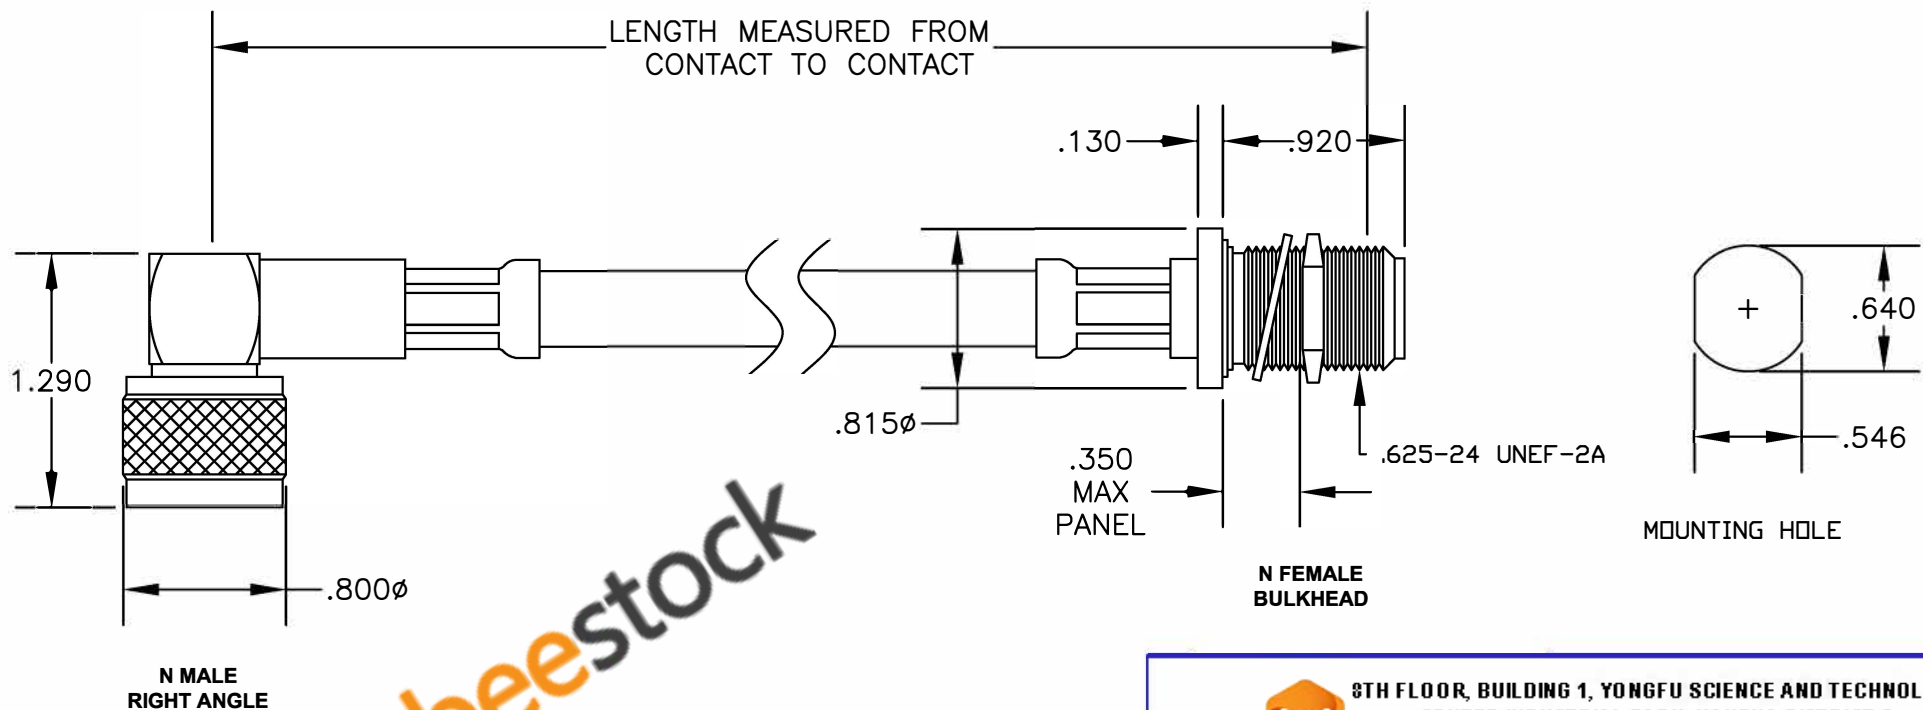

COMPONENTS	IMPEDANCE
N MALE RIGHT ANGLE	50 OHM
N FEMALE BULKHEAD	50 OHM
RG213/U	50 OHM

Standard Lengths	
-12	12"
-24	24"
-36	36"
-48	48"
-60	60"
-XXX	Custom Length in inches

8TH FLOOR, BUILDING 1, YONGFU SCIENCE AND TECHNOLOGY CENTER INDUSTRIAL PARK, NANZHA DISTRICT 5, HUMEN, 523900, DONGGUAN, GUANGDONG, CHINA
 WEBSITE: www.ebeestock.com
 EMAIL: sales@ebeestock.com
COAXIAL & FIBER OPTICS

ET26795		DES. CABLE ASSEMBLY, RG213/U, N MALE RIGHT ANGLE TO N FEMALE BULKHEAD		
SIZE A	FSCM NO. 53919	CAD FILE	052407	SCALE N/A

- NOTES:
- UNLESS OTHERWISE SPECIFIED ALL DIMENSIONS ARE NOMINAL.
 - ALL SPECIFICATIONS ARE SUBJECT TO CHANGE WITHOUT NOTICE AT ANY TIME.
 - DIMENSIONS ARE IN INCHES.
 - LENGTH TOLERANCE IS $\pm 1.5\%$ OR $\pm 3/8"$, WHICHEVER IS GREATER.