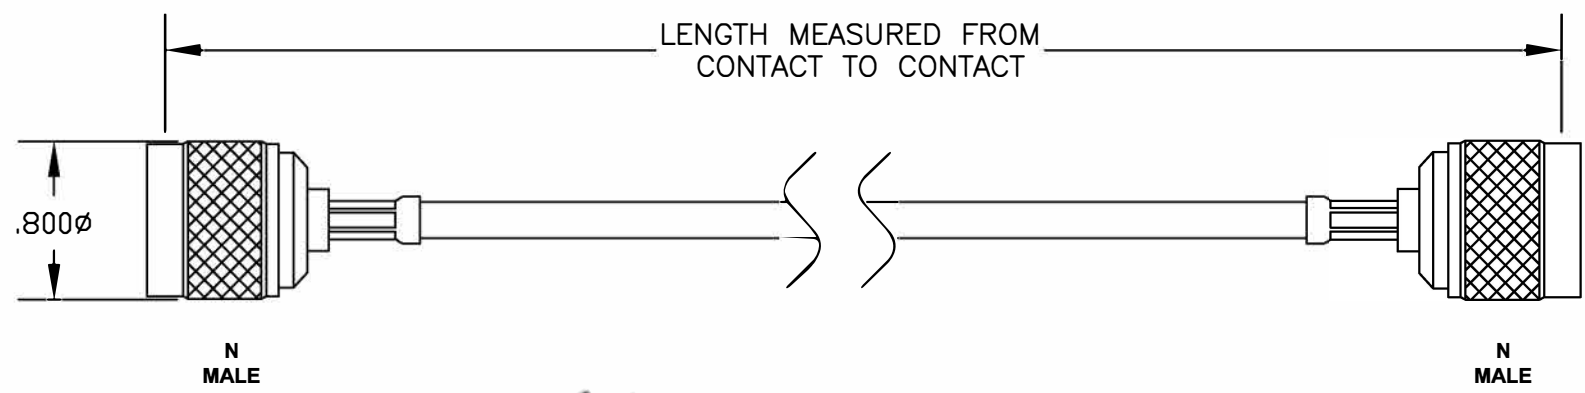

COMPONENTS	IMPEDANCE
N MALE	50 OHM
N MALE	50 OHM
RG8X	50 OHM

Standard Lengths	
-12	12"
-24	24"
-36	36"
-48	48"
-60	60"
-XXX	Custom Length in Inches

		8TH FLOOR, BUILDING 1, YONGFU SCIENCE AND TECHNOLOGY CENTER INDUSTRIAL PARK, NANZHA DISTRICT 5, HUMEN, 523900, DONGGUAN, GUANGDONG, CHINA						
		WEBSITE: www.ebeestock.com EMAIL: sales@ebeestock.com COAXIAL & FIBER OPTICS						
ET26821		DES. CABLE ASSEMBLY, RG8X, N MALE TO N MALE						
REV.	FSCMNO. 53919	CAD FILE	072110	SCALE	N/A	SIZE	A	127
NOTES: 1. UNLESS OTHERWISE SPECIFIED ALL DIMENSIONS ARE NOMINAL. 2. ALL SPECIFICATIONS ARE SUBJECT TO CHANGE WITHOUT NOTICE AT ANY TIME. 3. DIMENSIONS ARE IN INCHES. 4. LENGTH TOLERANCE IS $\pm 1.5\%$ OR $3/8"$, WHICHEVER IS GREATER.								