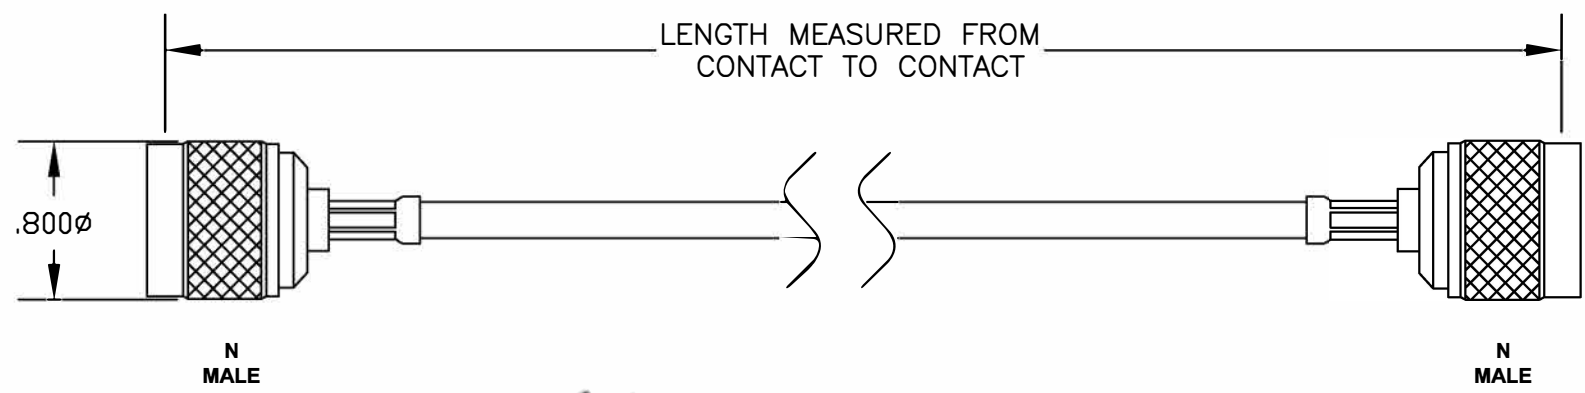

COMPONENTS	IMPEDANCE
N MALE	50 OHM
N MALE	50 OHM
RG8X	50 OHM

Standard Lengths	
-12	12"
-24	24"
-36	36"
-48	48"
-60	60"
-XXX	Custom Length in Inches

 8TH FLOOR, BUILDING 1, YONGFU SCIENCE AND TECHNOLOGY CENTER INDUSTRIAL PARK, NANZHA DISTRICT 5, HUMEN, 523900, DONGGUAN, GUANGDONG, CHINA	
WEBSITE: www.ebeestock.com EMAIL: sales@ebeestock.com COAXIAL & FIBER OPTICS	
<h1 style="margin: 0;">ET26823</h1>	DES. CABLE ASSEMBLY, RG8X, N MALE TO N MALE
REV. FSCMNO. 53919	CAD FILE 072110
SCALE N/A	SIZE A 127

- NOTES:**
1. UNLESS OTHERWISE SPECIFIED ALL DIMENSIONS ARE NOMINAL.
 2. ALL SPECIFICATIONS ARE SUBJECT TO CHANGE WITHOUT NOTICE AT ANY TIME.
 3. DIMENSIONS ARE IN INCHES.
 4. LENGTH TOLERANCE IS $\pm 1.5\%$ OR $3/8"$, WHICHEVER IS GREATER.