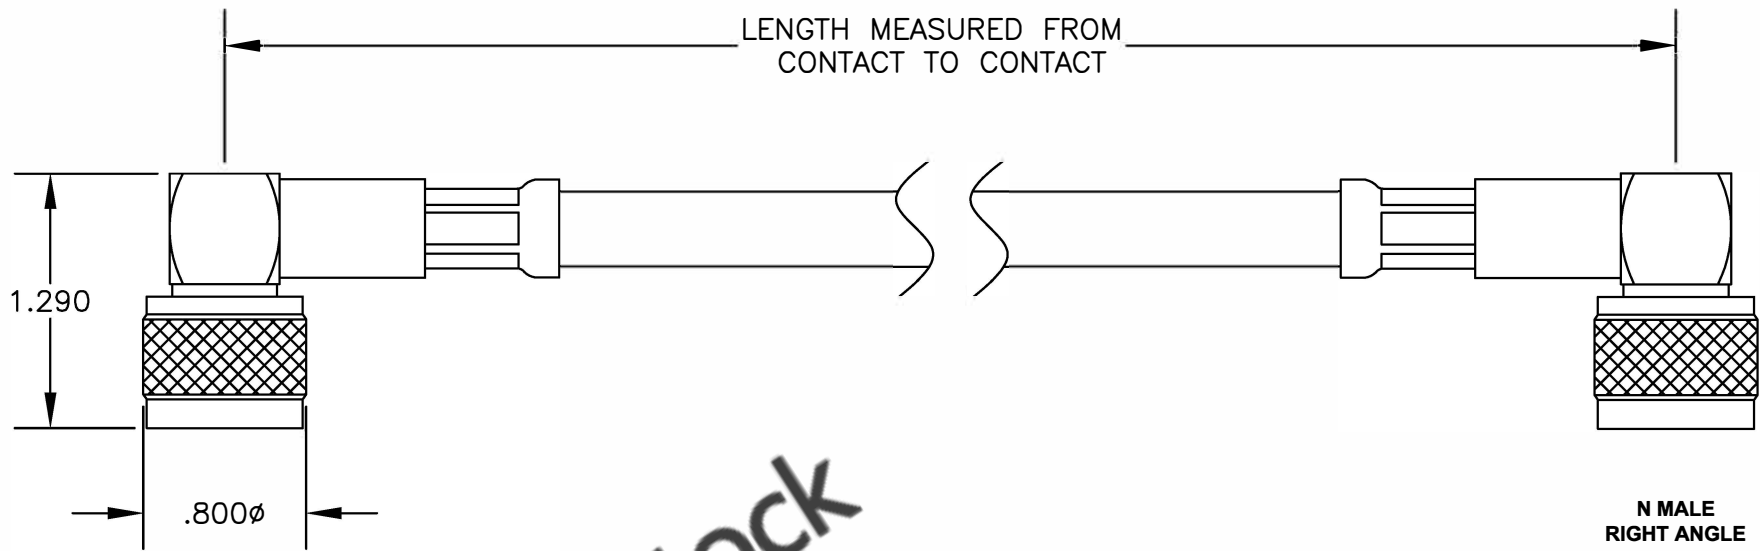

COMPONENTS	IMPEDANCE
N MALE RIGHT ANGLE	50 OHM
N MALE RIGHT ANGLE	50 OHM
RG8A/U	52 OHM

Standard Lengths	
-12	12"
-24	24"
-36	36"
-48	48"
-60	60"
-xxx	Custom Length in inches

N MALE
RIGHT ANGLE

ebeestock

 8TH FLOOR, BUILDING 1, YONGFU SCIENCE AND TECHNOLOGY CENTER INDUSTRIAL PARK, NANZHA DISTRICT 5, HUMEN, 523900, DONGGUAN, GUANGDONG, CHINA	
ebeestock WEBSITE: www.ebeestock.com EMAIL: sales@ebeestock.com COAXIAL & FIBER OPTICS	
ET26844	
DES. CABLE ASSEMBLY, RG8A/U, N MALE RIGHT ANGLE TO N MALE RIGHT ANGLE	
SIZE A FSCMNO.53919	CAD FILE 021607 SCALE N/A 127

- NOTES:**
1. UNLESS OTHERWISE SPECIFIED ALL DIMENSIONS ARE NOMINAL.
 2. ALL SPECIFICATIONS ARE SUBJECT TO CHANGE WITHOUT NOTICE AT ANY TIME.
 3. DIMENSIONS ARE IN INCHES.
 4. LENGTH TOLERANCE IS $\pm 1.5\%$ OR $\pm 3/8"$, WHICHEVER IS GREATER.