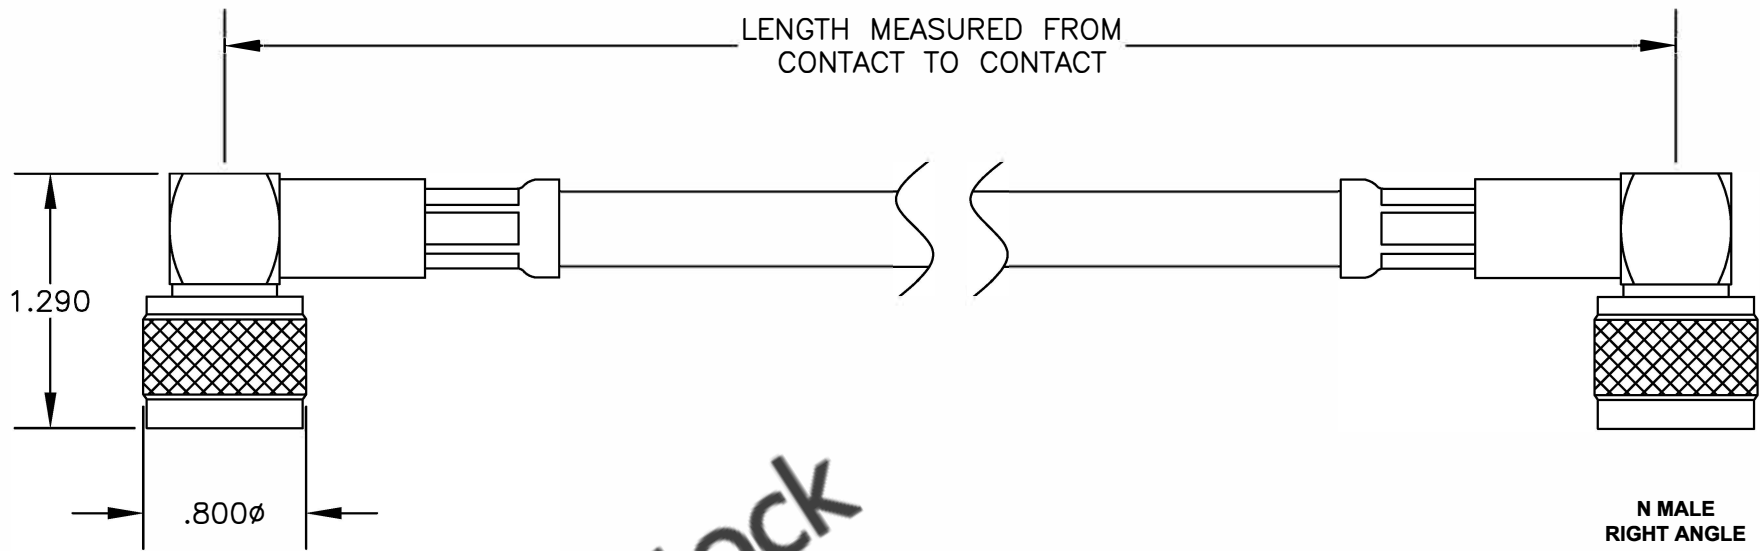

COMPONENTS	IMPEDANCE
N MALE RIGHT ANGLE	50 OHM
N MALE RIGHT ANGLE	50 OHM
RG8A/U	52 OHM

Standard Lengths	
-12	12"
-24	24"
-36	36"
-48	48"
-60	60"
-xxx	Custom Length in inches

N MALE
RIGHT ANGLE

ebeestock

 8TH FLOOR, BUILDING 1, YONGFU SCIENCE AND TECHNOLOGY CENTER INDUSTRIAL PARK, NANZHA DISTRICT 5, HUMEN, 523900, DONGGUAN, GUANGDONG, CHINA	
ebeestock WEBSITE: www.ebeestock.com EMAIL: sales@ebeestock.com COAXIAL & FIBER OPTICS	
ET26847	
DES. CABLE ASSEMBLY, RG8A/U, N MALE RIGHT ANGLE TO N MALE RIGHT ANGLE	
SIZE A	FSCMNO. 53919
CAD FILE	021607
SCALE	N/A
	127

- NOTES:**
- UNLESS OTHERWISE SPECIFIED ALL DIMENSIONS ARE NOMINAL.
 - ALL SPECIFICATIONS ARE SUBJECT TO CHANGE WITHOUT NOTICE AT ANY TIME.
 - DIMENSIONS ARE IN INCHES.
 - LENGTH TOLERANCE IS $\pm 1.5\%$ OR $\pm 3/8"$, WHICHEVER IS GREATER.