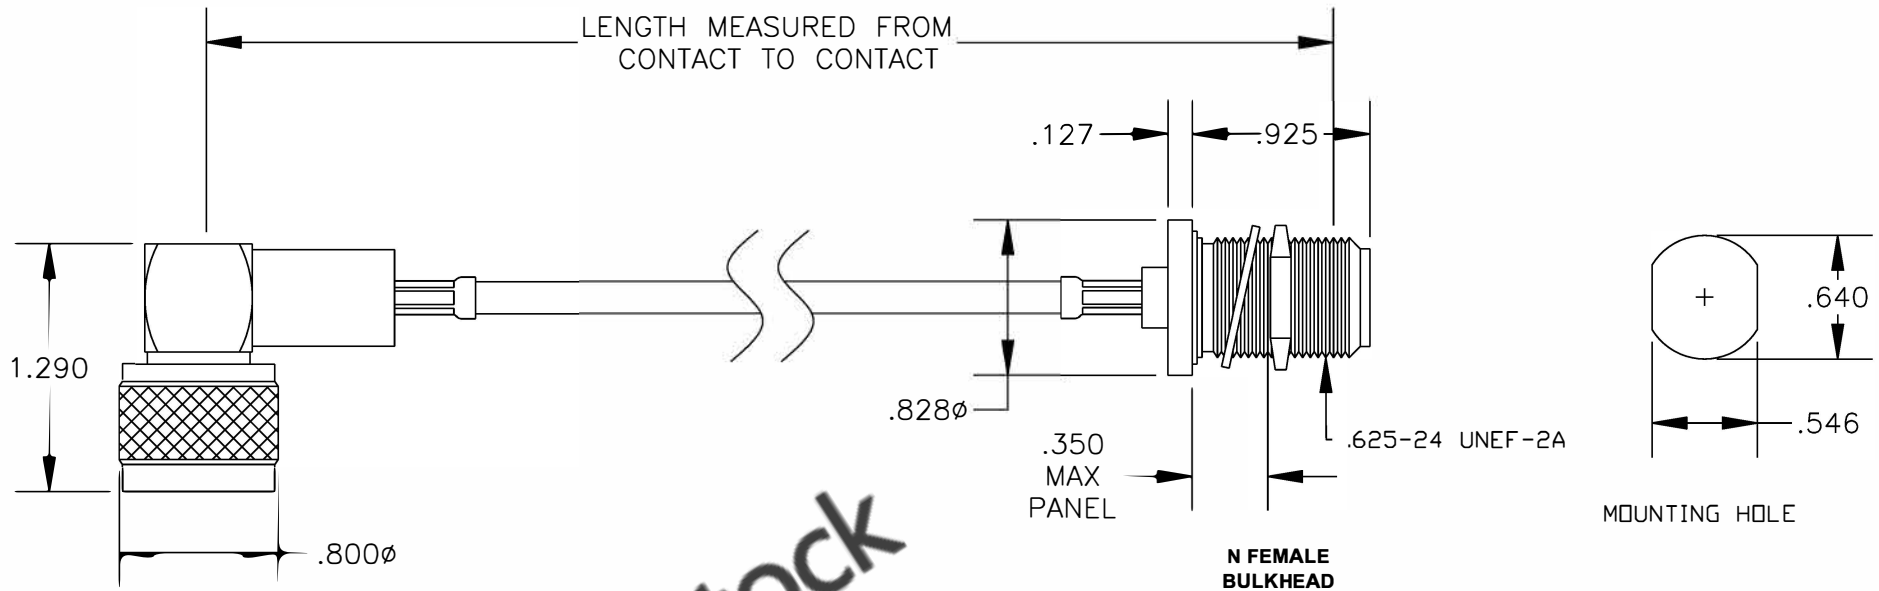

COMPONENTS	IMPEDANCE
N MALE RIGHT ANGLE	50 OHM
N FEMALE BULKHEAD	50 OHM
RG58C/U	50 OHM

Standard Lengths	
-12	12"
-24	24"
-36	36"
-48	48"
-60	60"
-XXX	Custom Length in inches

8TH FLOOR, BUILDING 1, YONGFU SCIENCE AND TECHNOLOGY CENTER INDUSTRIAL PARK, NANZHA DISTRICT 5, HUMEN, 523900, DONGGUAN, GUANGDONG, CHINA
 WEBSITE: www.ebeestock.com
 EMAIL: sales@ebeestock.com
COAXIAL & FIBER OPTICS

ET26858		DES. CABLE ASSEMBLY, RG58C/U, N MALE RIGHT ANGLE TO N FEMALE BULKHEAD	
REV. A	FSCM NO. 53919	CAD FILE 021308	SCALE N/A SIZE A 147

- NOTES:
- UNLESS OTHERWISE SPECIFIED ALL DIMENSIONS ARE NOMINAL.
 - ALL SPECIFICATIONS ARE SUBJECT TO CHANGE WITHOUT NOTICE AT ANY TIME.
 - DIMENSIONS ARE IN INCHES.
 - LENGTH TOLERANCE IS $\pm 1.5\%$ OR $\pm 3/8"$, WHICHEVER IS GREATER.