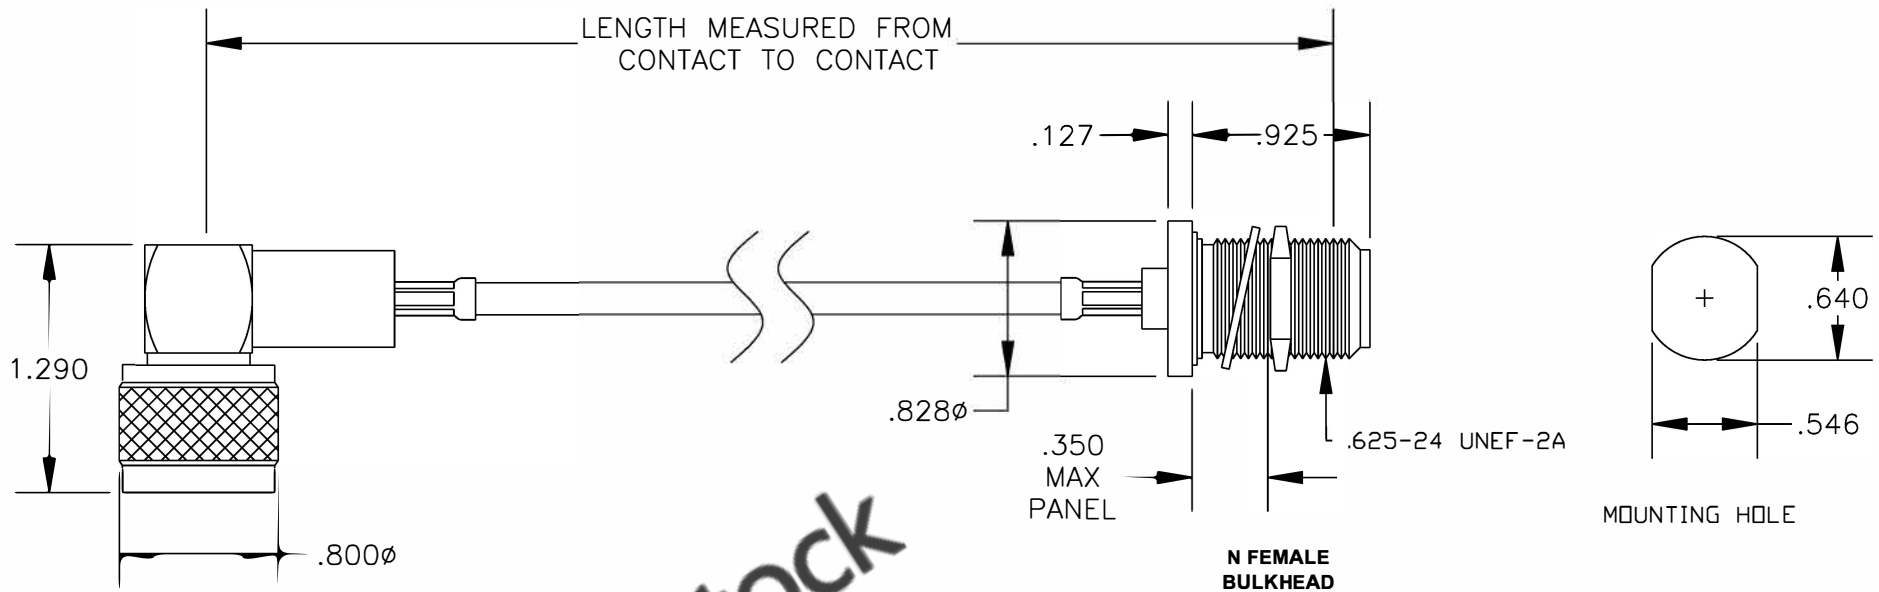

COMPONENTS	IMPEDANCE
N MALE RIGHT ANGLE	50 OHM
N FEMALE BULKHEAD	50 OHM
RG58C/U	50 OHM

Standard Lengths	
-12	12"
-24	24"
-36	36"
-48	48"
-60	60"
-XXX	Custom Length in inches

8TH FLOOR, BUILDING 1, YONGFU SCIENCE AND TECHNOLOGY CENTER INDUSTRIAL PARK, NANZHA DISTRICT 5, HUMEN, 523900, DONGGUAN, GUANGDONG, CHINA
 WEBSITE: www.ebeestock.com
 EMAIL: sales@ebeestock.com
COAXIAL & FIBER OPTICS

ET26859		DES. CABLE ASSEMBLY, RG58C/U, N MALE RIGHT ANGLE TO N FEMALE BULKHEAD		
REV. A	FSCM NO. 53919	CAD FILE 021308	SCALE N/A	SIZE A 147

- NOTES:**
- UNLESS OTHERWISE SPECIFIED ALL DIMENSIONS ARE NOMINAL.
 - ALL SPECIFICATIONS ARE SUBJECT TO CHANGE WITHOUT NOTICE AT ANY TIME.
 - DIMENSIONS ARE IN INCHES.
 - LENGTH TOLERANCE IS $\pm 1.5\%$ OR $\pm 3/8"$, WHICHEVER IS GREATER.