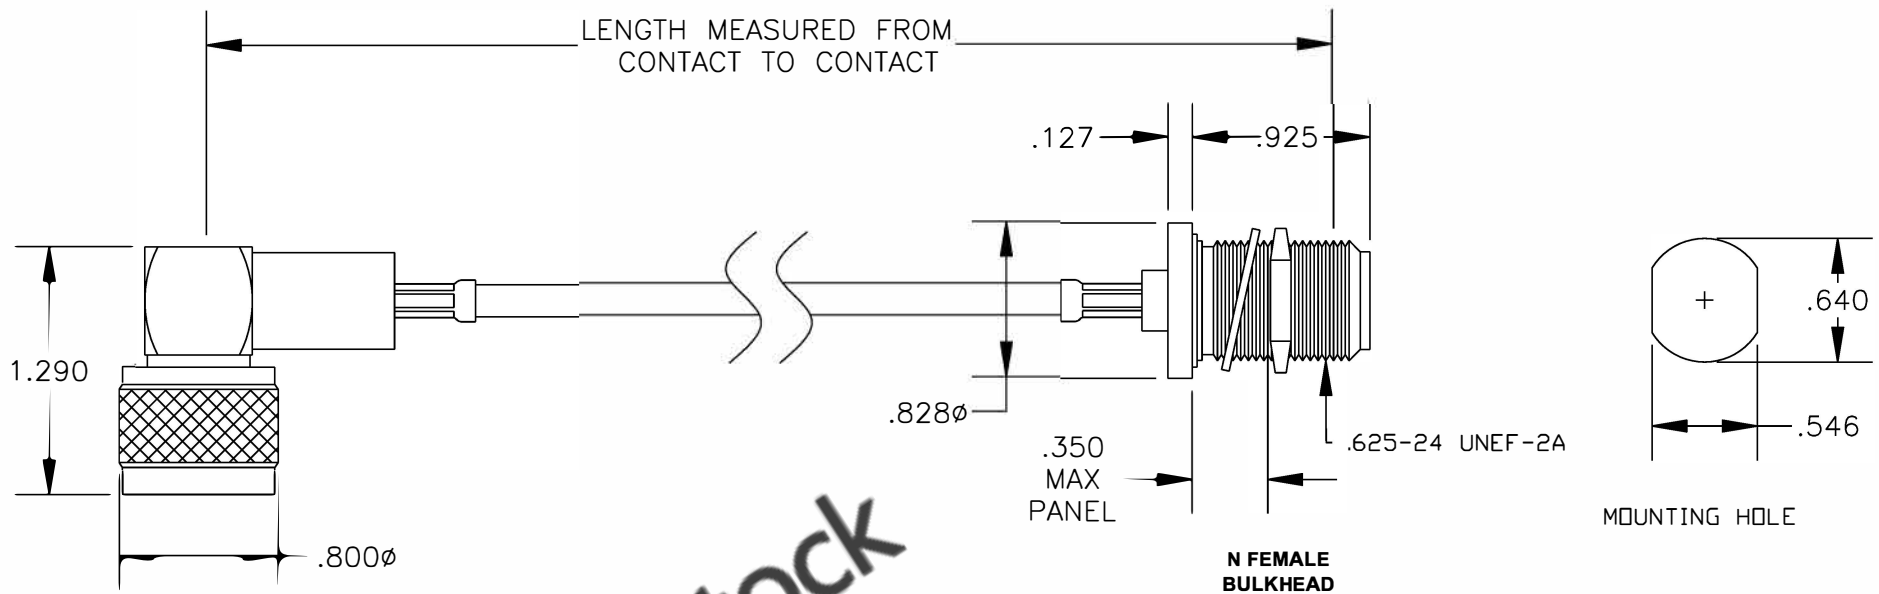

COMPONENTS	IMPEDANCE
N MALE RIGHT ANGLE	50 OHM
N FEMALE BULKHEAD	50 OHM
RG58C/U	50 OHM

Standard Lengths	
-12	12"
-24	24"
-36	36"
-48	48"
-60	60"
-XXX	Custom Length in inches

8TH FLOOR, BUILDING 1, YONGFU SCIENCE AND TECHNOLOGY CENTER INDUSTRIAL PARK, NANZHA DISTRICT 5, HUMEN, 523900, DONGGUAN, GUANGDONG, CHINA
 WEBSITE: www.ebee stock.com
 EMAIL: sales@ebee stock.com
COAXIAL & FIBER OPTICS

ET26860		DES. CABLE ASSEMBLY, RG58C/U, N MALE RIGHT ANGLE TO N FEMALE BULKHEAD	
REV. A	FSCM NO. 53919	CAD FILE 021308	SCALE N/A SIZE A 147

- NOTES:
- UNLESS OTHERWISE SPECIFIED ALL DIMENSIONS ARE NOMINAL.
 - ALL SPECIFICATIONS ARE SUBJECT TO CHANGE WITHOUT NOTICE AT ANY TIME.
 - DIMENSIONS ARE IN INCHES.
 - LENGTH TOLERANCE IS $\pm 1.5\%$ OR $\pm 3/8"$, WHICHEVER IS GREATER.