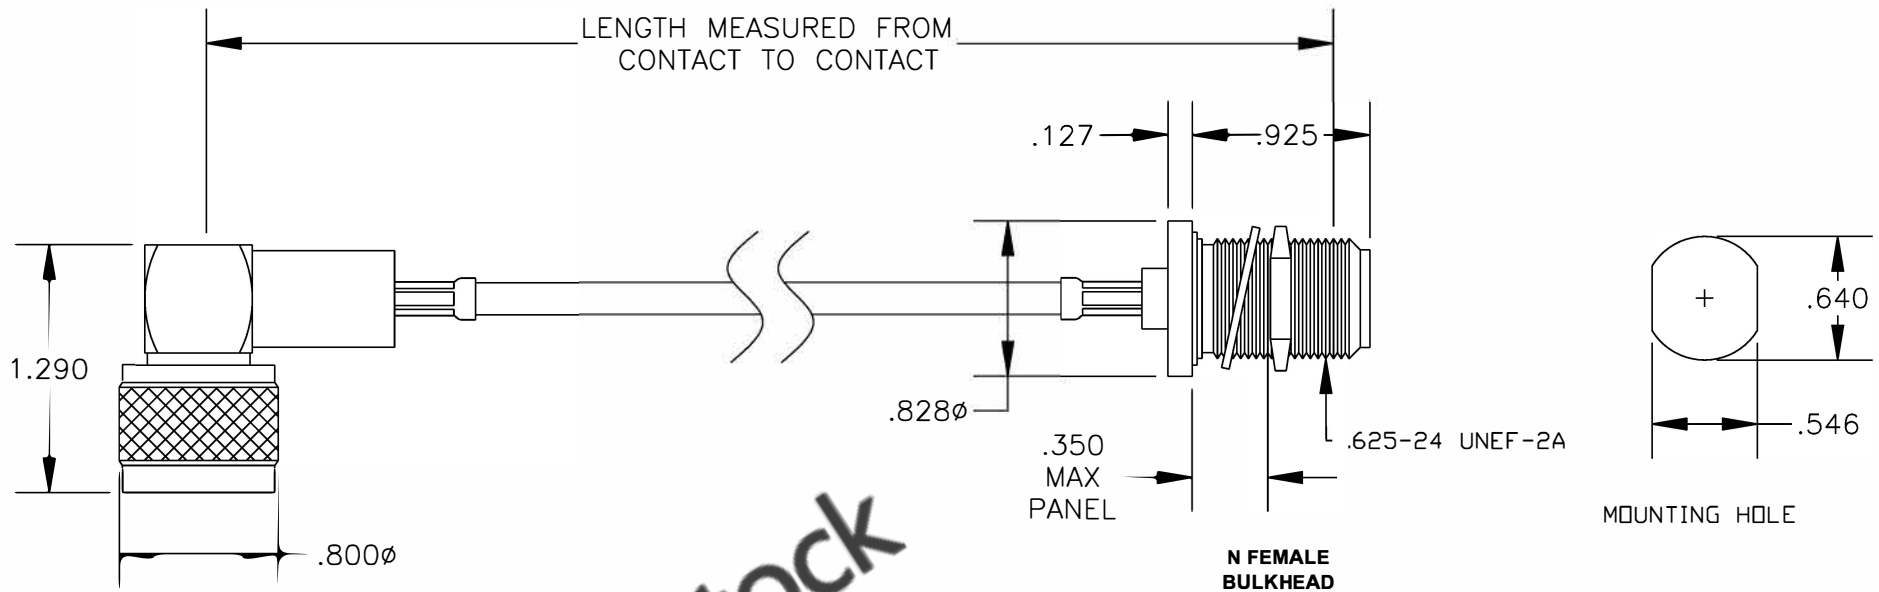

COMPONENTS	IMPEDANCE
N MALE RIGHT ANGLE	50 OHM
N FEMALE BULKHEAD	50 OHM
RG58C/U	50 OHM

Standard Lengths	
-12	12"
-24	24"
-36	36"
-48	48"
-60	60"
-XXX	Custom Length in inches

N MALE
RIGHT ANGLE

N FEMALE
BULKHEAD

ET26861		DES. CABLE ASSEMBLY, RG58C/U, N MALE RIGHT ANGLE TO N FEMALE BULKHEAD	
REV. A	FSCM NO. 53919	CAD FILE 021308	SCALE N/A SIZE A 147

- NOTES:
- UNLESS OTHERWISE SPECIFIED ALL DIMENSIONS ARE NOMINAL.
 - ALL SPECIFICATIONS ARE SUBJECT TO CHANGE WITHOUT NOTICE AT ANY TIME.
 - DIMENSIONS ARE IN INCHES.
 - LENGTH TOLERANCE IS $\pm 1.5\%$ OR $\pm 3/8"$, WHICHEVER IS GREATER.