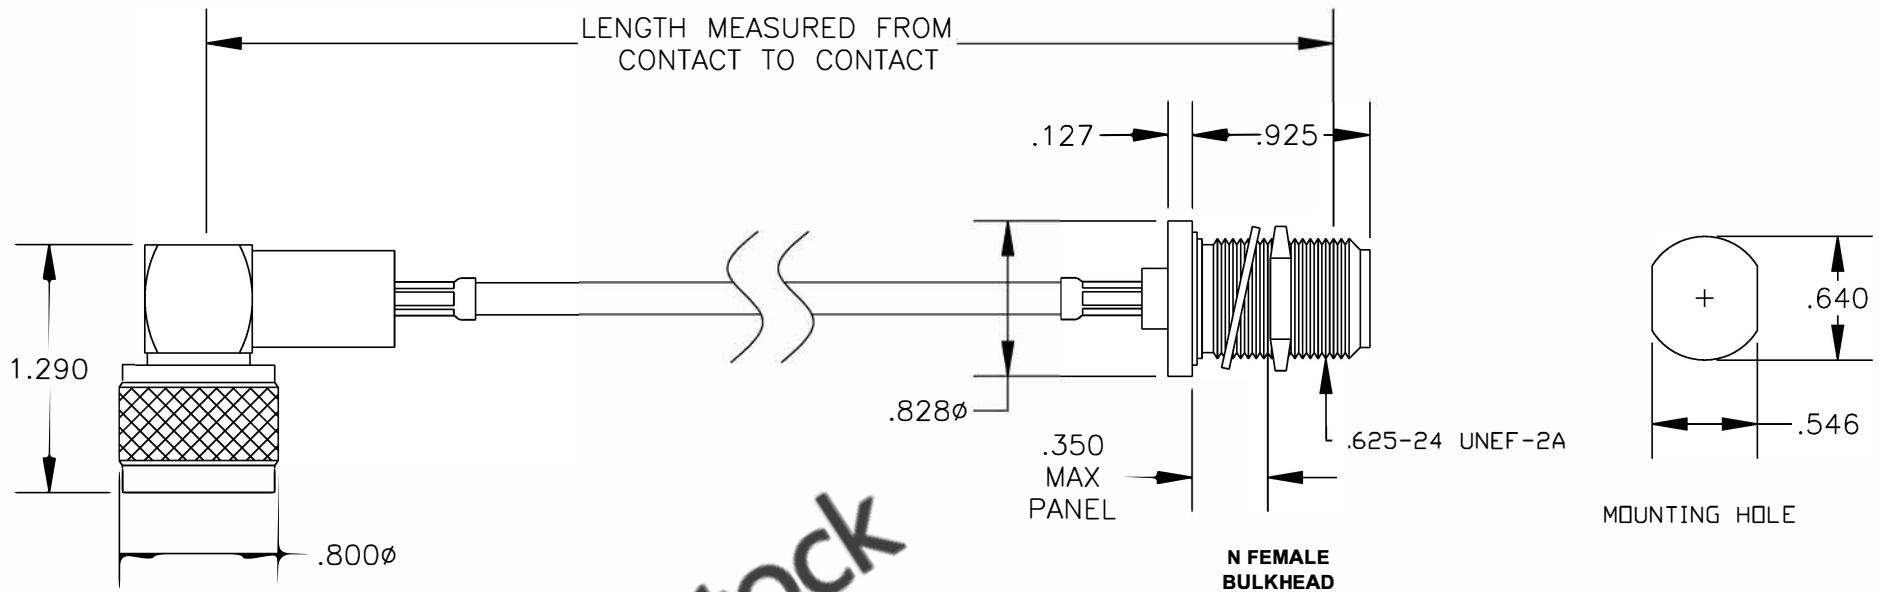

COMPONENTS	IMPEDANCE
N MALE RIGHT ANGLE	50 OHM
N FEMALE BULKHEAD	50 OHM
RG58C/U	50 OHM

Standard Lengths	
-12	12"
-24	24"
-36	36"
-48	48"
-60	60"
-XXX	Custom Length in inches

**8TH FLOOR, BUILDING 1, YONGFU SCIENCE AND TECHNOLOGY CENTER INDUSTRIAL PARK, NANZHA DISTRICT 5, HUMEN, 523900, DONGGUAN, GUANGDONG, CHINA**  
 WEBSITE: [www.ebeestock.com](http://www.ebeestock.com)  
 EMAIL: [sales@ebeestock.com](mailto:sales@ebeestock.com)  
**COAXIAL & FIBER OPTICS**

<b>ET26862</b>		DES. CABLE ASSEMBLY, RG58C/U, N MALE RIGHT ANGLE TO N FEMALE BULKHEAD	
REV. A	FSCM NO. 53919	CAD FILE 021308	SCALE N/A SIZE A 147

- NOTES:
- UNLESS OTHERWISE SPECIFIED ALL DIMENSIONS ARE NOMINAL.
  - ALL SPECIFICATIONS ARE SUBJECT TO CHANGE WITHOUT NOTICE AT ANY TIME.
  - DIMENSIONS ARE IN INCHES.
  - LENGTH TOLERANCE IS  $\pm 1.5\%$  OR  $\pm 3/8"$ , WHICHEVER IS GREATER.