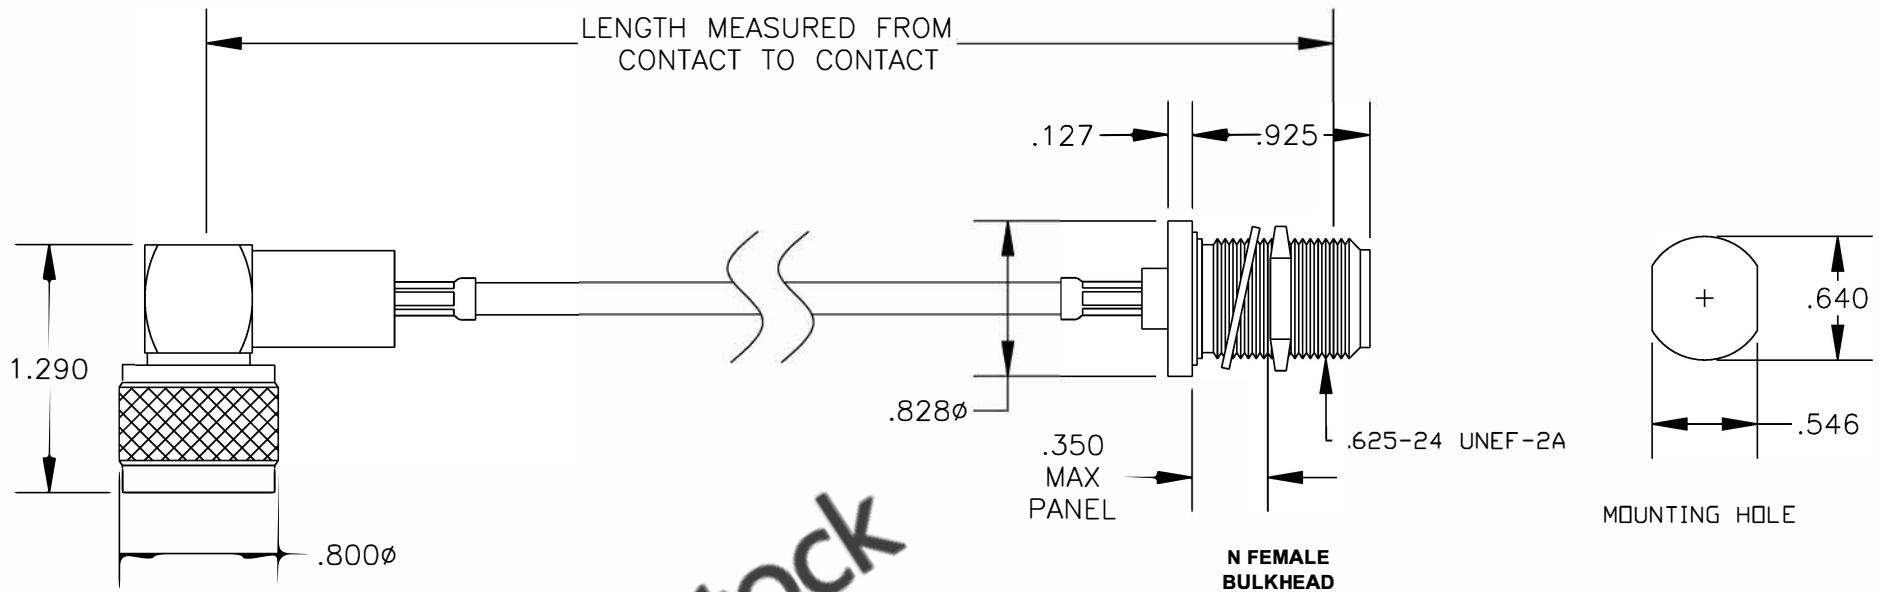

COMPONENTS	IMPEDANCE
N MALE RIGHT ANGLE	50 OHM
N FEMALE BULKHEAD	50 OHM
RG58C/U	50 OHM

Standard Lengths	
-12	12"
-24	24"
-36	36"
-48	48"
-60	60"
-XXX	Custom Length in inches

**8TH FLOOR, BUILDING 1, YONGFU SCIENCE AND TECHNOLOGY CENTER INDUSTRIAL PARK, NANZHA DISTRICT 5, HUMEN, 523900, DONGGUAN, GUANGDONG, CHINA**  
 WEBSITE: [www.ebeestock.com](http://www.ebeestock.com)  
 EMAIL: [sales@ebeestock.com](mailto:sales@ebeestock.com)  
**COAXIAL & FIBER OPTICS**

<b>ET26863</b>		DES. CABLE ASSEMBLY, RG58C/U, N MALE RIGHT ANGLE TO N FEMALE BULKHEAD	
----------------	--	---	--

REV. A	FSCM NO. 53919	CAD FILE 021308	SCALE N/A	SIZE A	147
--------	----------------	-----------------	-----------	--------	-----

- NOTES:
1. UNLESS OTHERWISE SPECIFIED ALL DIMENSIONS ARE NOMINAL.
  2. ALL SPECIFICATIONS ARE SUBJECT TO CHANGE WITHOUT NOTICE AT ANY TIME.
  3. DIMENSIONS ARE IN INCHES.
  4. LENGTH TOLERANCE IS  $\pm 1.5\%$  OR  $\pm 3/8"$ , WHICHEVER IS GREATER.