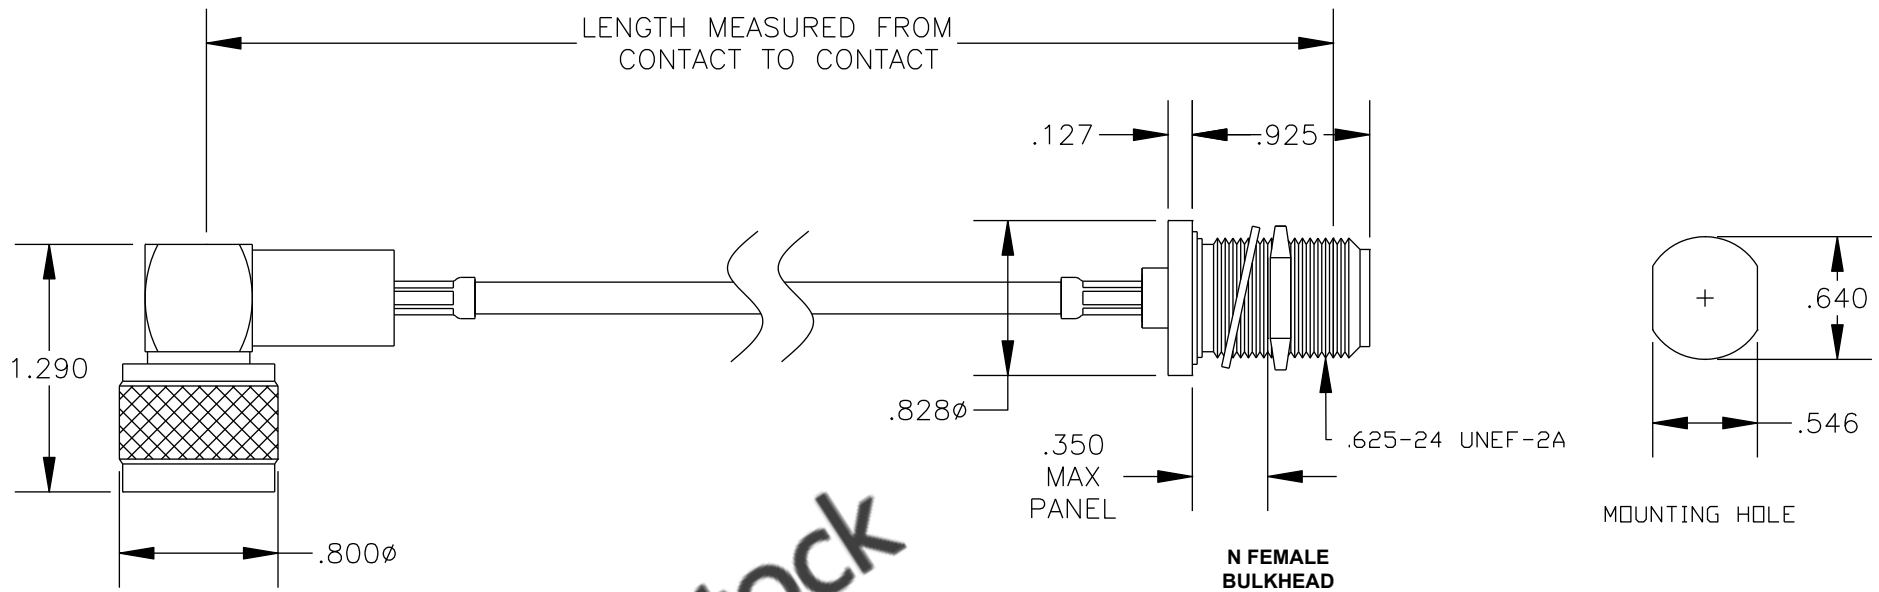

COMPONENTS	IMPEDANCE
N MALE RIGHT ANGLE	50 OHM
N FEMALE BULKHEAD	50 OHM
RG58C/U	50 OHM

Standard Lengths	
-12	12"
-24	24"
-36	36"
-48	48"
-60	60"
-XXX	Custom Length in inches

**ebee stock**

8TH FLOOR, BUILDING 1, YONGFU SCIENCE AND TECHNOLOGY CENTER INDUSTRIAL PARK, NANZHA DISTRICT 5, HUMEN, 523900, DONGGUAN, GUANGDONG, CHINA

WEBSITE: [www.ebee stock.com](http://www.ebee stock.com)  
EMAIL: [sales@ebee stock.com](mailto:sales@ebee stock.com)

<b>ET26864</b>		DES. CABLE ASSEMBLY, RG58C/U, N MALE RIGHT ANGLE TO N FEMALE BULKHEAD (LEAD FREE)		
REV. A	FSCM NO. 53919	CAD FILE 021308	SCALE N/A	SIZE A 147

RoHS Compliance Certified

- NOTES:
1. UNLESS OTHERWISE SPECIFIED ALL DIMENSIONS ARE NOMINAL.
  2. ALL SPECIFICATIONS ARE SUBJECT TO CHANGE WITHOUT NOTICE AT ANY TIME.
  3. DIMENSIONS ARE IN INCHES.
  4. LENGTH TOLERANCE IS  $\pm 1.5\%$  OR  $\pm 3/8"$ , WHICHEVER IS GREATER.