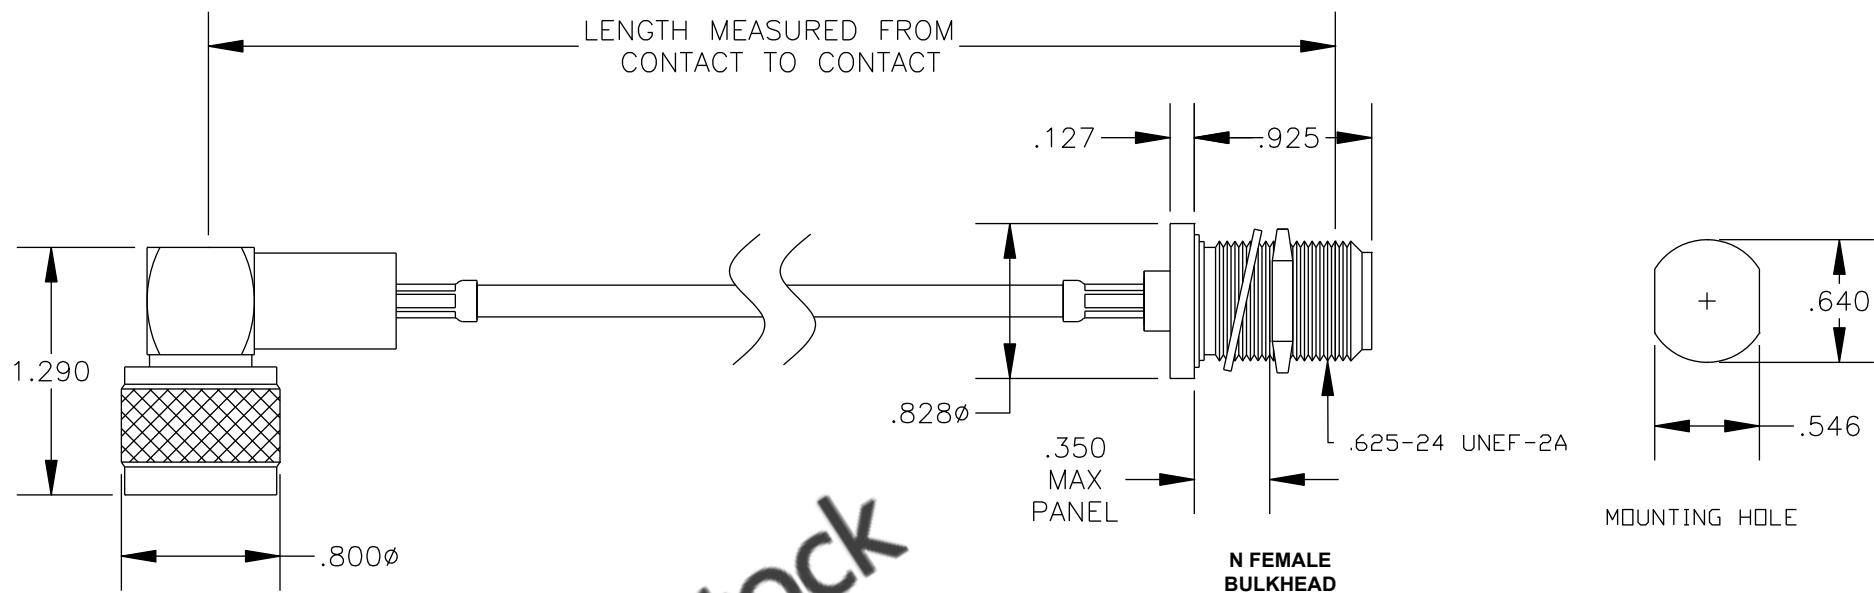

COMPONENTS	IMPEDANCE
N MALE RIGHT ANGLE	50 OHM
N FEMALE BULKHEAD	50 OHM
RG58C/U	50 OHM

Standard Lengths	
-12	12"
-24	24"
-36	36"
-48	48"
-60	60"
-XXX	Custom Length in inches

8TH FLOOR, BUILDING 1, YONGFU SCIENCE AND TECHNOLOGY CENTER INDUSTRIAL PARK, NANZHA DISTRICT 5, HUMEN, 523900, DONGGUAN, GUANGDONG, CHINA
 WEBSITE: www.ebee stock.com
 EMAIL: sales@ebee stock.com

ET26865		DES. CABLE ASSEMBLY, RG58C/U, N MALE RIGHT ANGLE TO N FEMALE BULKHEAD (LEAD FREE)		
REV. A	FSCM NO. 53919	CAD FILE 021308	SCALE N/A	SIZE A 147

RoHS
Compliance
Certified

- NOTES:
1. UNLESS OTHERWISE SPECIFIED ALL DIMENSIONS ARE NOMINAL.
 2. ALL SPECIFICATIONS ARE SUBJECT TO CHANGE WITHOUT NOTICE AT ANY TIME.
 3. DIMENSIONS ARE IN INCHES.
 4. LENGTH TOLERANCE IS $\pm 1.5\%$ OR $\pm 3/8"$, WHICHEVER IS GREATER.