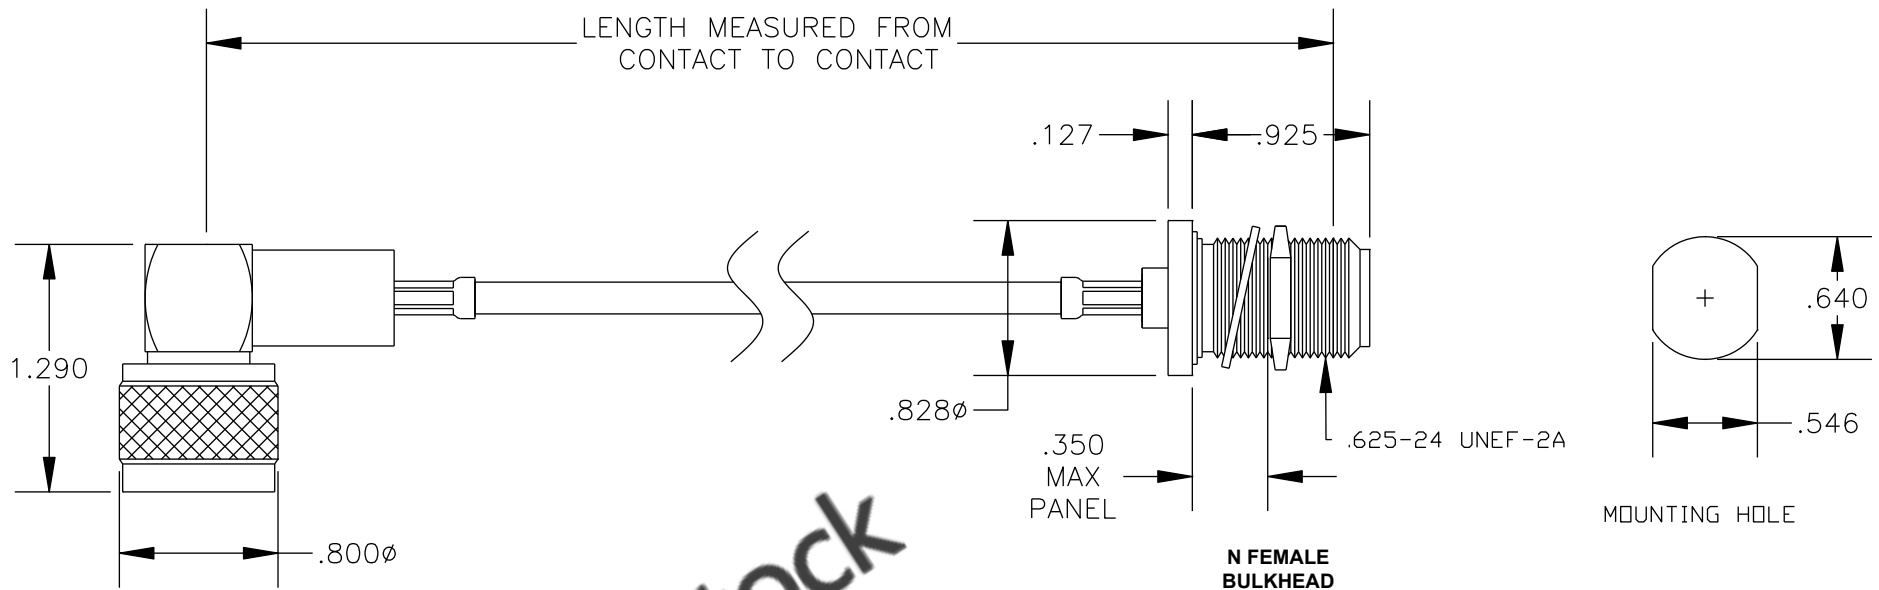

COMPONENTS	IMPEDANCE
N MALE RIGHT ANGLE	50 OHM
N FEMALE BULKHEAD	50 OHM
RG58C/U	50 OHM

Standard Lengths	
-12	12"
-24	24"
-36	36"
-48	48"
-60	60"
-XXX	Custom Length in inches

8TH FLOOR, BUILDING 1, YONGFU SCIENCE AND TECHNOLOGY CENTER INDUSTRIAL PARK, NANZHA DISTRICT 5, HUMEN, 523900, DONGGUAN, GUANGDONG, CHINA
 WEBSITE: www.ebeestock.com
 EMAIL: sales@ebeestock.com

ET26866		DES. CABLE ASSEMBLY, RG58C/U, N MALE RIGHT ANGLE TO N FEMALE BULKHEAD (LEAD FREE)		
REV. A	FSCM NO. 53919	CAD FILE 021308	SCALE N/A	SIZE A 147

RoHS Compliance Certified

- NOTES:
1. UNLESS OTHERWISE SPECIFIED ALL DIMENSIONS ARE NOMINAL.
 2. ALL SPECIFICATIONS ARE SUBJECT TO CHANGE WITHOUT NOTICE AT ANY TIME.
 3. DIMENSIONS ARE IN INCHES.
 4. LENGTH TOLERANCE IS $\pm 1.5\%$ OR $\pm 3/8"$, WHICHEVER IS GREATER.