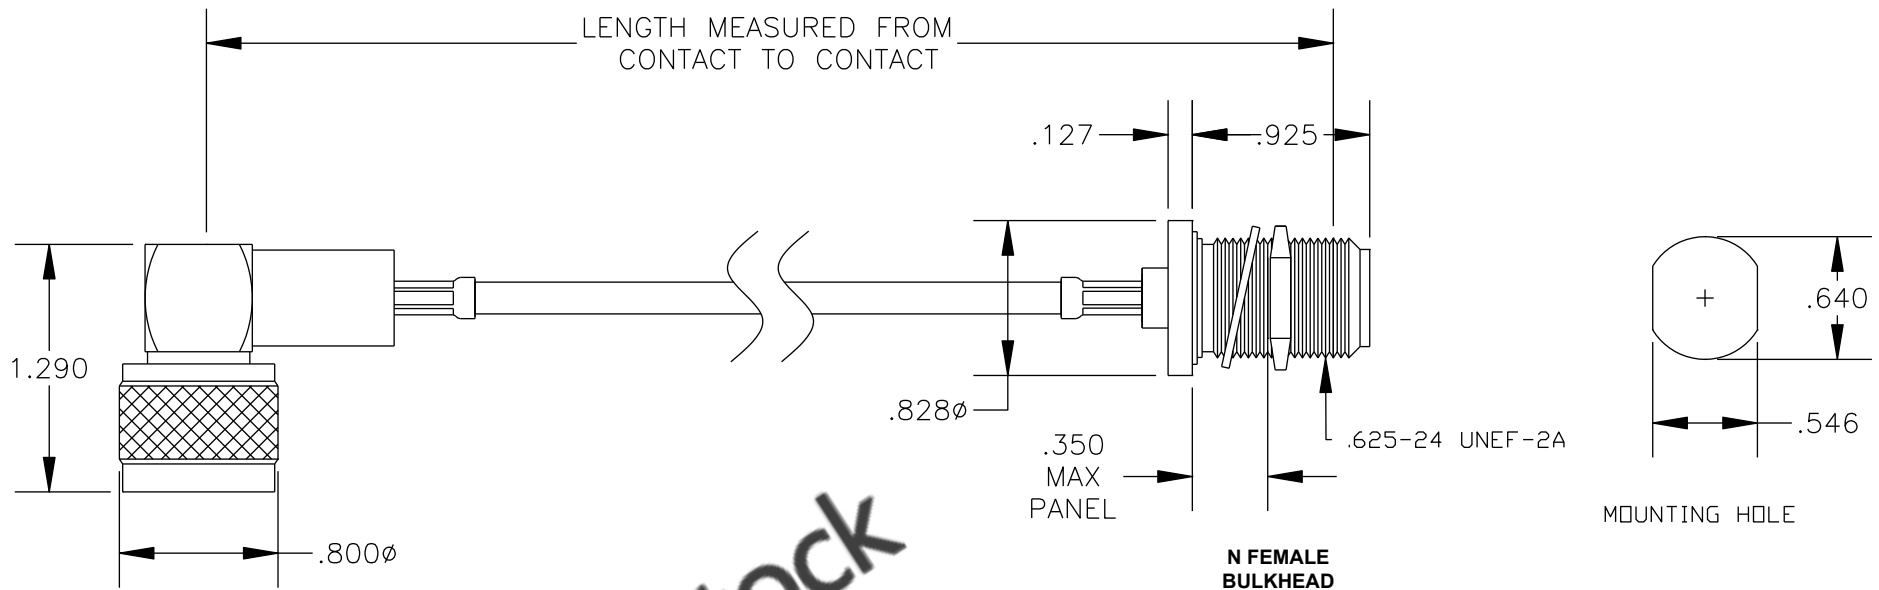

COMPONENTS	IMPEDANCE
N MALE RIGHT ANGLE	50 OHM
N FEMALE BULKHEAD	50 OHM
RG58C/U	50 OHM

Standard Lengths	
-12	12"
-24	24"
-36	36"
-48	48"
-60	60"
-XXX	Custom Length in inches

8TH FLOOR, BUILDING 1, YONGFU SCIENCE AND TECHNOLOGY CENTER INDUSTRIAL PARK, NANZHA DISTRICT 5, HUMEN, 523900, DONGGUAN, GUANGDONG, CHINA
 WEBSITE: www.ebeestock.com
 EMAIL: sales@ebeestock.com

ET26867		DES. CABLE ASSEMBLY, RG58C/U, N MALE RIGHT ANGLE TO N FEMALE BULKHEAD (LEAD FREE)	
REV. A	FSCM NO. 53919	CAD FILE 021308	SCALE N/A SIZE A 147

RoHS Compliance Certified

- NOTES:
1. UNLESS OTHERWISE SPECIFIED ALL DIMENSIONS ARE NOMINAL.
 2. ALL SPECIFICATIONS ARE SUBJECT TO CHANGE WITHOUT NOTICE AT ANY TIME.
 3. DIMENSIONS ARE IN INCHES.
 4. LENGTH TOLERANCE IS $\pm 1.5\%$ OR $\pm 3/8"$, WHICHEVER IS GREATER.