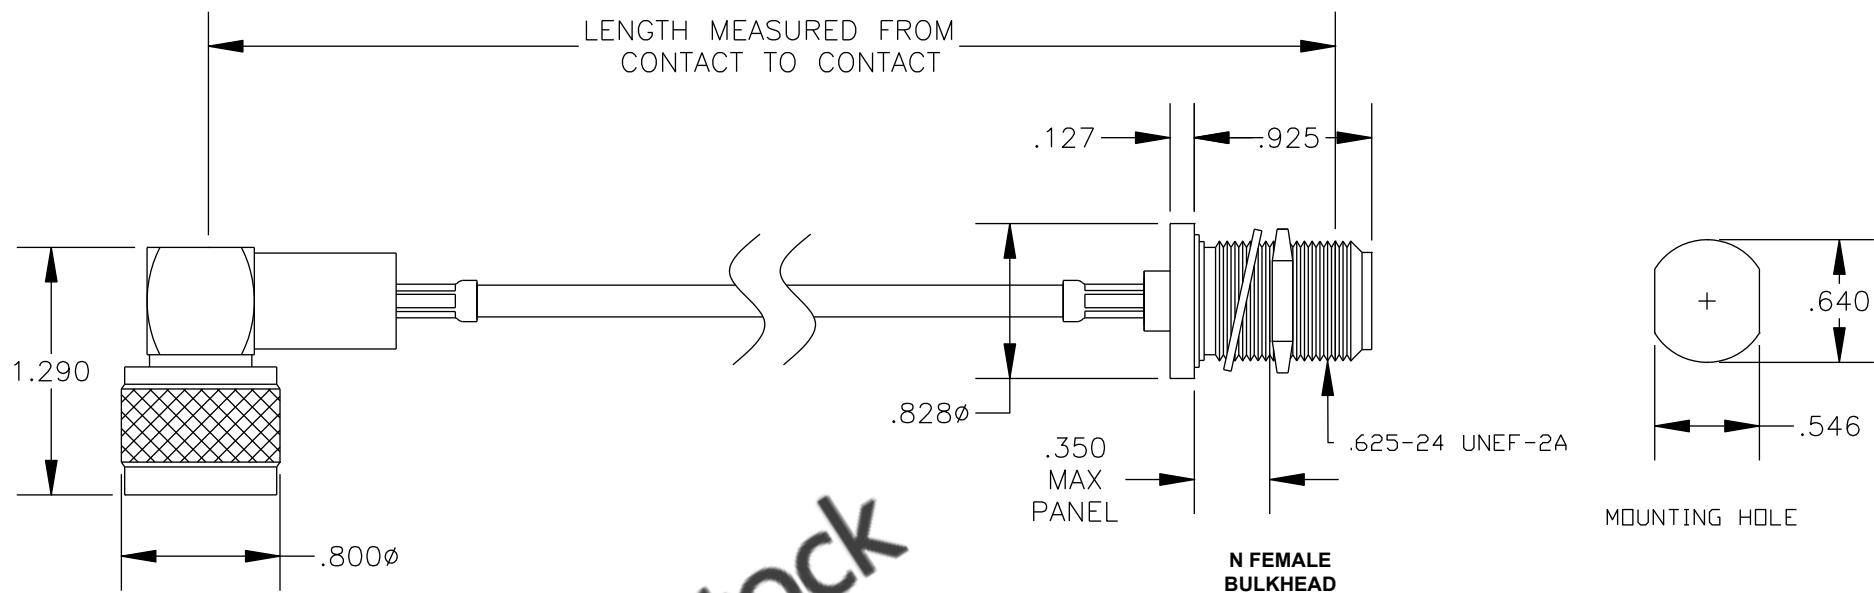

COMPONENTS	IMPEDANCE
N MALE RIGHT ANGLE	50 OHM
N FEMALE BULKHEAD	50 OHM
RG58C/U	50 OHM

Standard Lengths	
-12	12"
-24	24"
-36	36"
-48	48"
-60	60"
-XXX	Custom Length in inches

 8TH FLOOR, BUILDING 1, YONGFU SCIENCE AND TECHNOLOGY CENTER INDUSTRIAL PARK, NANZHA DISTRICT 5, HUMEN, 523900, DONGGUAN, GUANGDONG, CHINA

ebee stock

WEBSITE: www.ebee stock.com
EMAIL: sales@ebee stock.com

ET26868		DES. CABLE ASSEMBLY, RG58C/U, N MALE RIGHT ANGLE TO N FEMALE BULKHEAD (LEAD FREE)		
REV. A	FSCM NO. 53919	CAD FILE 021308	SCALE N/A	SIZE A 147

RoHS
Compliance
Certified

NOTES:

1. UNLESS OTHERWISE SPECIFIED ALL DIMENSIONS ARE NOMINAL.
2. ALL SPECIFICATIONS ARE SUBJECT TO CHANGE WITHOUT NOTICE AT ANY TIME.
3. DIMENSIONS ARE IN INCHES.
4. LENGTH TOLERANCE IS $\pm 1.5\%$ OR $\pm 3/8"$, WHICHEVER IS GREATER.