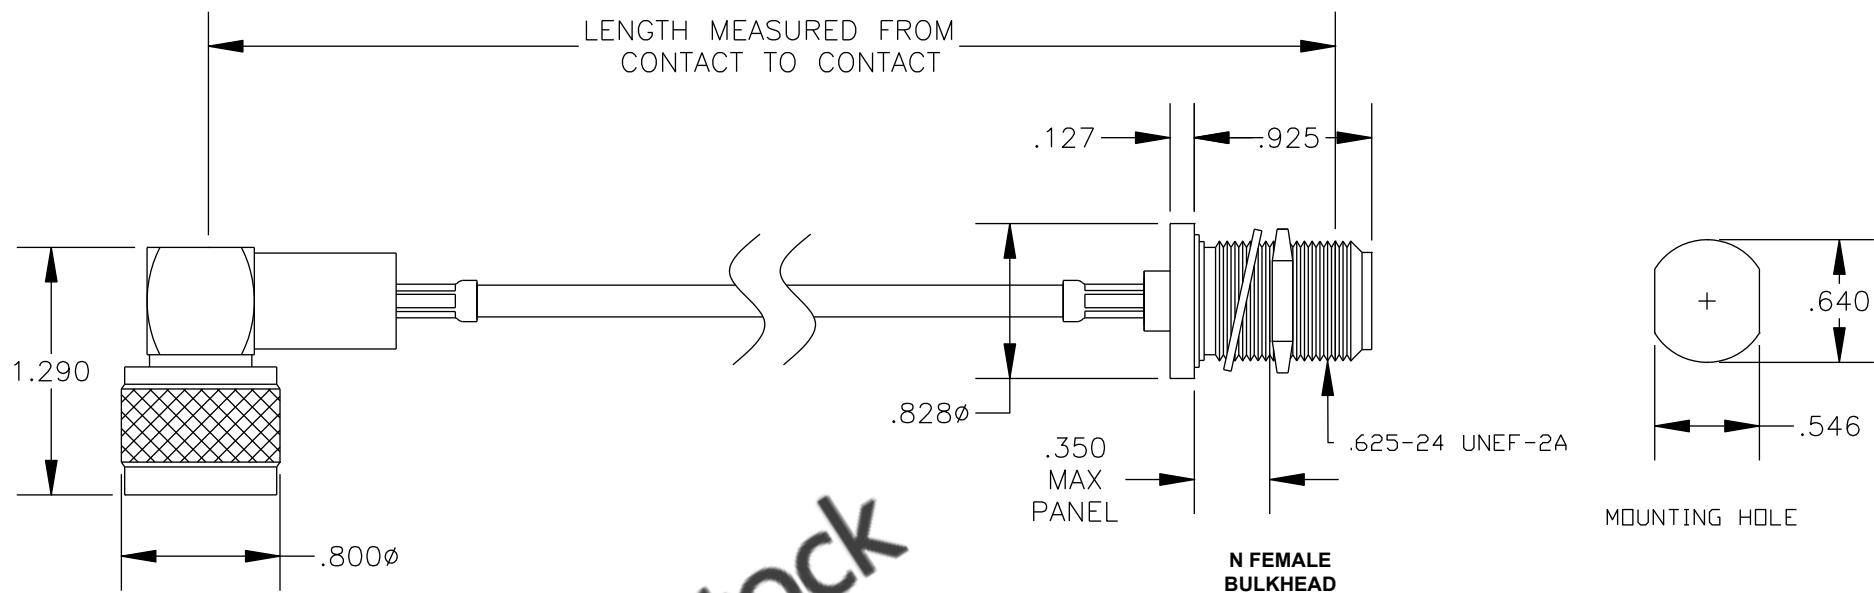

COMPONENTS	IMPEDANCE
N MALE RIGHT ANGLE	50 OHM
N FEMALE BULKHEAD	50 OHM
RG58C/U	50 OHM

Standard Lengths	
-12	12"
-24	24"
-36	36"
-48	48"
-60	60"
-XXX	Custom Length in inches

8TH FLOOR, BUILDING 1, YONGFU SCIENCE AND TECHNOLOGY CENTER INDUSTRIAL PARK, NANZHA DISTRICT 5, HUMEN, 523900, DONGGUAN, GUANGDONG, CHINA
 WEBSITE: www.ebeestock.com
 EMAIL: sales@ebeestock.com

ET2686-		DES. CABLE ASSEMBLY, RG58C/U, N MALE RIGHT ANGLE TO N FEMALE BULKHEAD (LEAD FREE)		
REV. A	FSCM NO. 53919	CAD FILE 021308	SCALE N/A	SIZE A 147

RoHS
Compliance
Certified

- NOTES:**
- UNLESS OTHERWISE SPECIFIED ALL DIMENSIONS ARE NOMINAL.
 - ALL SPECIFICATIONS ARE SUBJECT TO CHANGE WITHOUT NOTICE AT ANY TIME.
 - DIMENSIONS ARE IN INCHES.
 - LENGTH TOLERANCE IS $\pm 1.5\%$ OR $\pm 3/8"$, WHICHEVER IS GREATER.