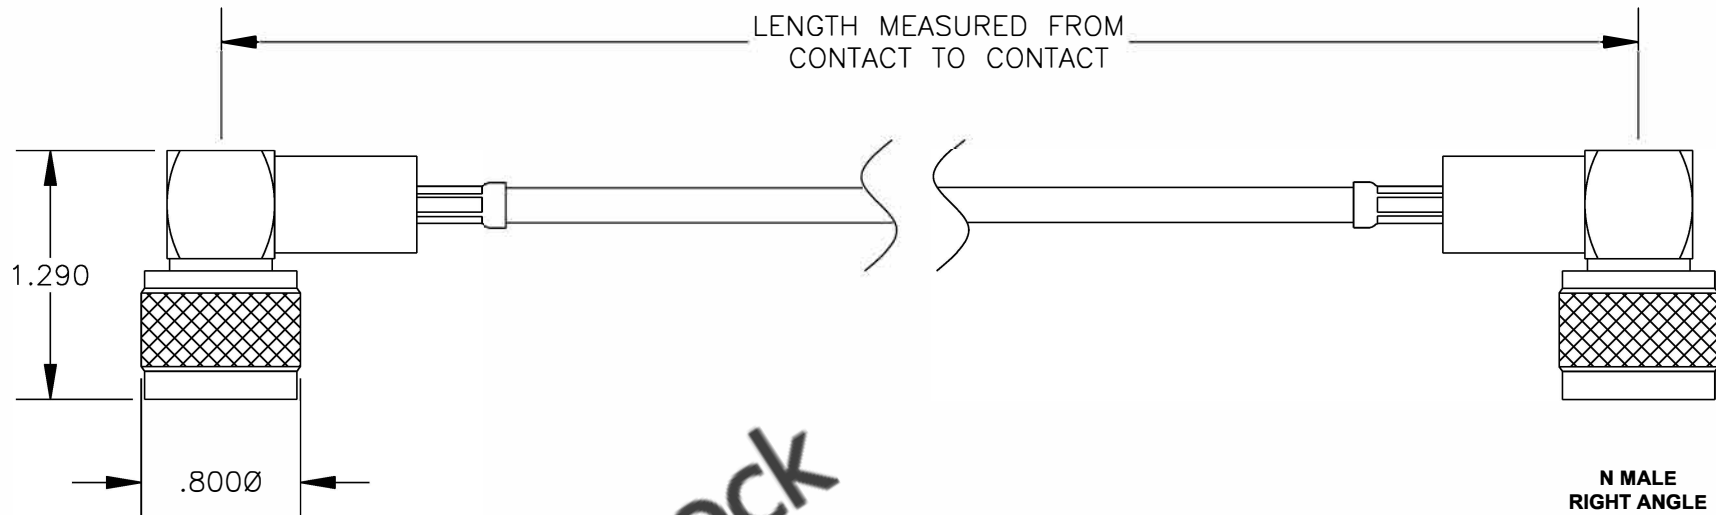

COMPONENTS	IMPEDANCE
N MALE RIGHT ANGLE	50 OHM
N MALE RIGHT ANGLE	50 OHM
RG400/U	50 OHM

Standard Lengths	
-12	12"
-24	24"
-36	36"
-48	48"
-60	60"
-XXX	Custom Length in inches

N MALE
RIGHT ANGLE

N MALE
RIGHT ANGLE

COAXIAL & FIBER OPTICS

ET26871

DES. CABLE ASSEMBLY, RG400/U, N MALE
RIGHT ANGLE TO N MALE RIGHT ANGLE

REV. A	FSCM NO. 53919	CAD FILE 021308	SCALE N/A	SIZE A 127
--------	----------------	-----------------	-----------	------------

NOTES:

1. UNLESS OTHERWISE SPECIFIED ALL DIMENSIONS ARE NOMINAL.
2. ALL SPECIFICATIONS ARE SUBJECT TO CHANGE WITHOUT NOTICE AT ANY TIME.
3. DIMENSIONS ARE IN INCHES.
4. LENGTH TOLERANCE IS $\pm 1.5\%$ OR $\pm 3/8"$, WHICHEVER IS GREATER.