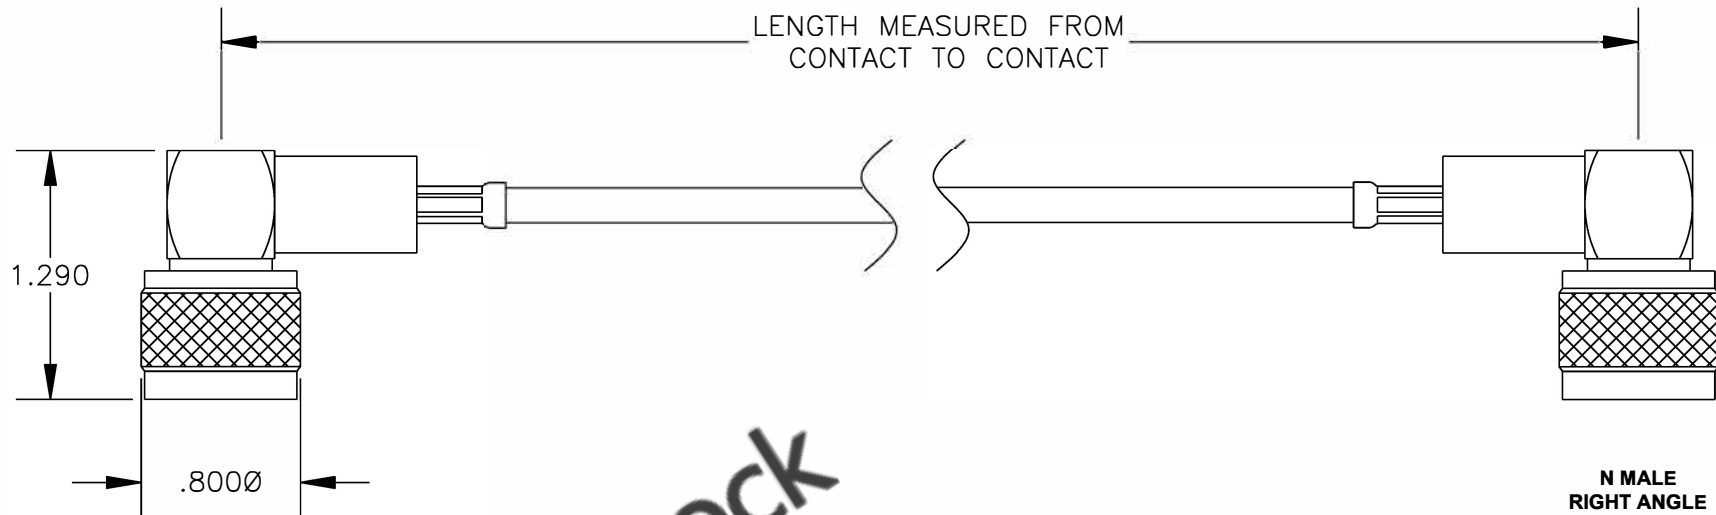

COMPONENTS	IMPEDANCE
N MALE RIGHT ANGLE	50 OHM
N MALE RIGHT ANGLE	50 OHM
RG400/U	50 OHM

Standard Lengths	
-12	12"
-24	24"
-36	36"
-48	48"
-60	60"
-XXX	Custom Length in inches

N MALE  
RIGHT ANGLE

N MALE  
RIGHT ANGLE

EMAIL: [sales@ebeestock.com](mailto:sales@ebeestock.com)

COAXIAL & FIBER OPTICS

**ET26877**

DES. CABLE ASSEMBLY, RG400/U, N MALE  
RIGHT ANGLE TO N MALE RIGHT ANGLE  
(LEAD FREE)

REV. A	FSCM NO. 53919	CAD FILE 021308	SCALE N/A	SIZE A 127
--------	----------------	-----------------	-----------	------------

**NOTES:**

1. UNLESS OTHERWISE SPECIFIED ALL DIMENSIONS ARE NOMINAL.
2. ALL SPECIFICATIONS ARE SUBJECT TO CHANGE WITHOUT NOTICE AT ANY TIME.
3. DIMENSIONS ARE IN INCHES.
4. LENGTH TOLERANCE IS  $\pm 1.5\%$  OR  $\pm 3/8"$ , WHICHEVER IS GREATER.