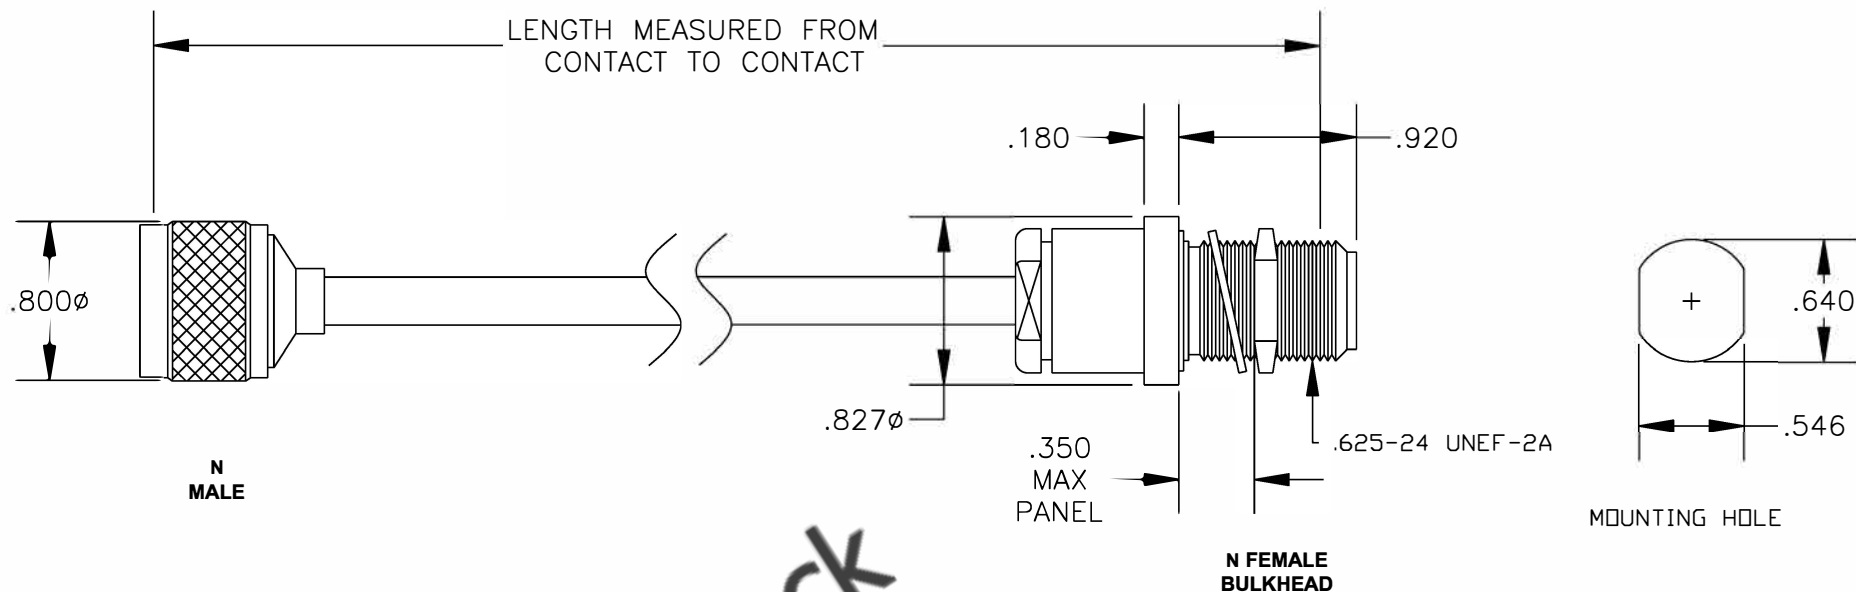

COMPONENTS	IMPEDANCE
N MALE	50 OHM
N FEMALE BULKHEAD	50 OHM
PE-SR401FL	50 OHM

Standard Lengths	
-12	12"
-24	24"
-36	36"
-48	48"
-60	60"
-XXX	Custom Length in inches

RoHS
Compliance
Certified

8TH FLOOR, BUILDING 1, YONGFU SCIENCE AND TECHNOLOGY CENTER INDUSTRIAL PARK, NANZHA DISTRICT 5, HUMEN, 523900, DONGGUAN, GUANGDONG, CHINA
 WEBSITE: www.ebeestock.com
 EMAIL: sales@ebeestock.com
COAXIAL & FIBER OPTICS

ET26960		DES. CABLE ASSEMBLY, PE-SR401FL, N MALE TO N FEMALE BULKHEAD (LEAD FREE)	
----------------	--	--	--

REV. A	FSCM NO. 53919	CAD FILE 012508	SCALE N/A	SIZE A 147
--------	----------------	-----------------	-----------	------------

- NOTES:**
- UNLESS OTHERWISE SPECIFIED ALL DIMENSIONS ARE NOMINAL.
 - ALL SPECIFICATIONS ARE SUBJECT TO CHANGE WITHOUT NOTICE AT ANY TIME.
 - DIMENSIONS ARE IN INCHES.
 - LENGTH TOLERANCE IS $\pm 1.5\%$ OR $\pm 3/8"$, WHICHEVER IS GREATER.