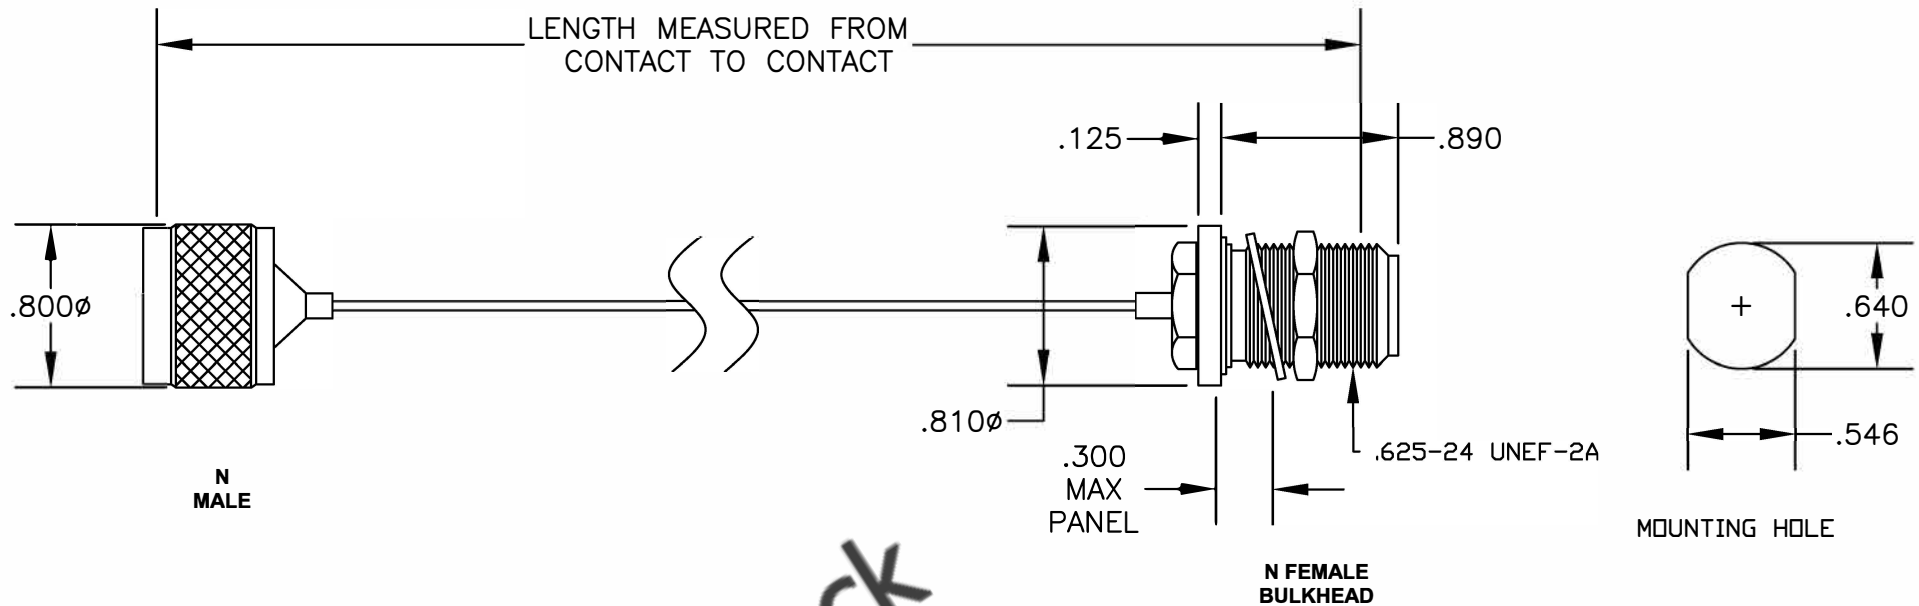

COMPONENTS	IMPEDANCE
N MALE	50 OHM
N FEMALE BULKHEAD	50 OHM
PE-SR047AL	50 OHM

Standard Lengths	
-12	12"
-24	24"
-36	36"
-48	48"
-60	60"
-XXX	Custom Length in inches

8TH FLOOR, BUILDING 1, YONGFU SCIENCE AND TECHNOLOGY CENTER INDUSTRIAL PARK, NANZHA DISTRICT 5, HUMEN, 523900, DONGGUAN, GUANGDONG, CHINA

**ebee stock**

WEBSITE: [www.ebee stock.com](http://www.ebee stock.com)  
 EMAIL: [sales@ebee stock.com](mailto:sales@ebee stock.com)

COAXIAL & FIBER OPTICS

**ET26980**

DES. CABLE ASSEMBLY, PE-SR047AL, N MALE TO N FEMALE BULKHEAD

SIZE A	FSCMNO. 53919	CAD FILE	060407	SCALE	N/A	127
--------	---------------	----------	--------	-------	-----	-----

NOTES:

1. UNLESS OTHERWISE SPECIFIED ALL DIMENSIONS ARE NOMINAL.
2. ALL SPECIFICATIONS ARE SUBJECT TO CHANGE WITHOUT NOTICE AT ANY TIME.
3. DIMENSIONS ARE IN INCHES.
4. LENGTH TOLERANCE IS  $\pm 1.5\%$  OR  $\pm 3/8"$ , WHICHEVER IS GREATER.