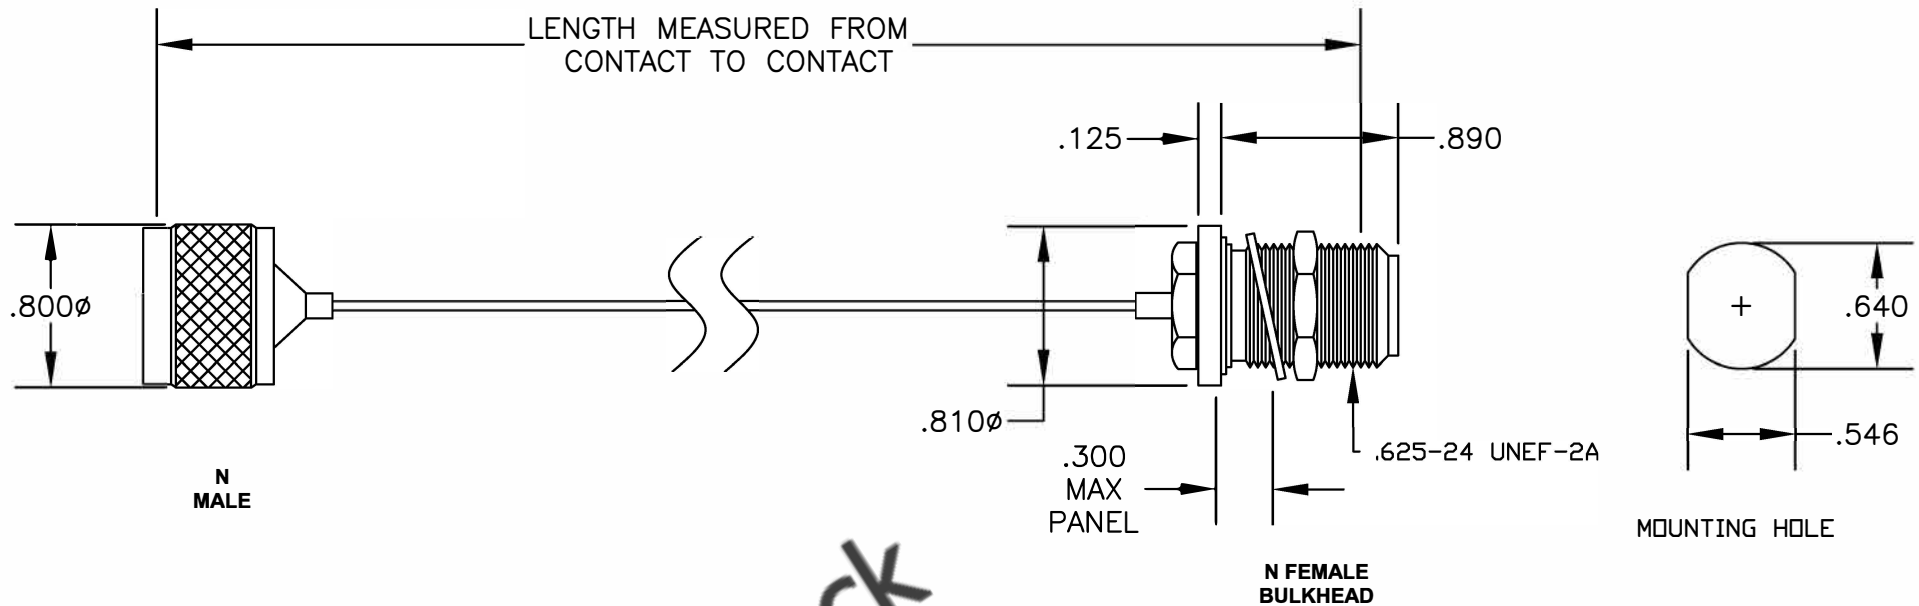

COMPONENTS	IMPEDANCE
N MALE	50 OHM
N FEMALE BULKHEAD	50 OHM
PE-SR047AL	50 OHM

Standard Lengths	
-12	12"
-24	24"
-36	36"
-48	48"
-60	60"
-XXX	Custom Length in inches

8TH FLOOR, BUILDING 1, YONGFU SCIENCE AND TECHNOLOGY CENTER INDUSTRIAL PARK, NANZHA DISTRICT 5, HUMEN, 523900, DONGGUAN, GUANGDONG, CHINA

**ebee stock**

WEBSITE: [www.ebee stock.com](http://www.ebee stock.com)  
 EMAIL: [sales@ebee stock.com](mailto:sales@ebee stock.com)

COAXIAL & FIBER OPTICS

**ET26981**

DES. CABLE ASSEMBLY, PE-SR047AL, N MALE TO N FEMALE BULKHEAD

SIZE A	FSCMNO.53919	CAD FILE	060407	SCALE	N/A	127
--------	--------------	----------	--------	-------	-----	-----

- NOTES:
- UNLESS OTHERWISE SPECIFIED ALL DIMENSIONS ARE NOMINAL.
  - ALL SPECIFICATIONS ARE SUBJECT TO CHANGE WITHOUT NOTICE AT ANY TIME.
  - DIMENSIONS ARE IN INCHES.
  - LENGTH TOLERANCE IS  $\pm 1.5\%$  OR  $\pm 3/8"$ , WHICHEVER IS GREATER.