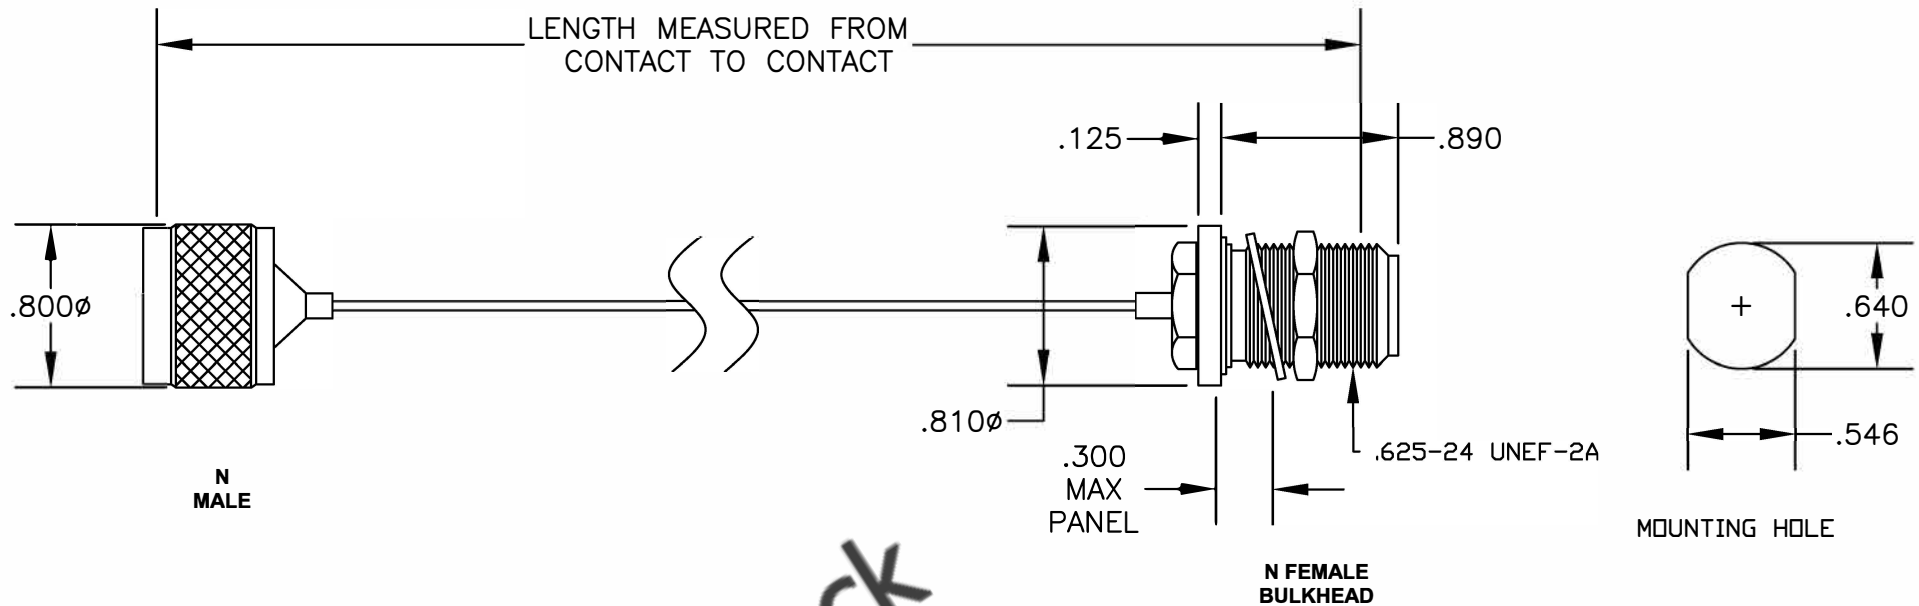

COMPONENTS	IMPEDANCE
N MALE	50 OHM
N FEMALE BULKHEAD	50 OHM
PE-SR047AL	50 OHM

Standard Lengths	
-12	12"
-24	24"
-36	36"
-48	48"
-60	60"
-XXX	Custom Length in inches

8TH FLOOR, BUILDING 1, YONGFU SCIENCE AND TECHNOLOGY CENTER INDUSTRIAL PARK, NANZHA DISTRICT 5, HUMEN, 523900, DONGGUAN, GUANGDONG, CHINA

**ebee stock**

WEBSITE: [www.ebee stock.com](http://www.ebee stock.com)  
 EMAIL: [sales@ebee stock.com](mailto:sales@ebee stock.com)

COAXIAL & FIBER OPTICS

**ET26985**

DES. CABLE ASSEMBLY, PE-SR047AL, N MALE TO N FEMALE BULKHEAD

SIZE A	FSCMNO.53919	CAD FILE	060407	SCALE	N/A	127
--------	--------------	----------	--------	-------	-----	-----

- NOTES:
- UNLESS OTHERWISE SPECIFIED ALL DIMENSIONS ARE NOMINAL.
  - ALL SPECIFICATIONS ARE SUBJECT TO CHANGE WITHOUT NOTICE AT ANY TIME.
  - DIMENSIONS ARE IN INCHES.
  - LENGTH TOLERANCE IS  $\pm 1.5\%$  OR  $\pm 3/8"$ , WHICHEVER IS GREATER.